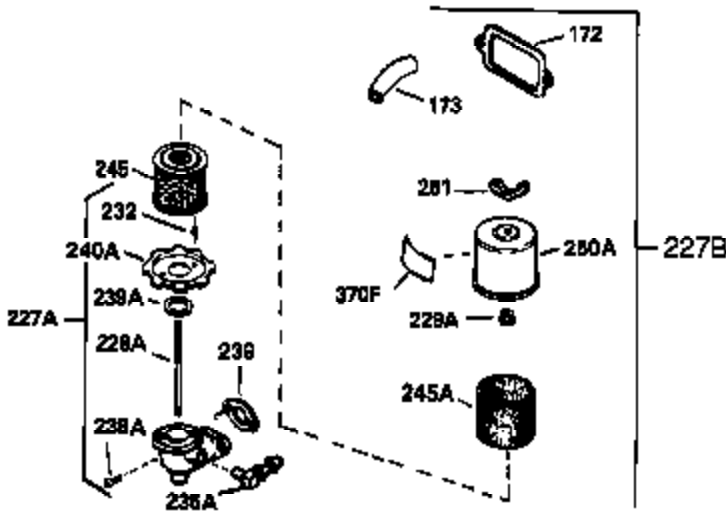

**ADD-ON ALTERNATOR
AC LIGHTING OR DC CHARGING**