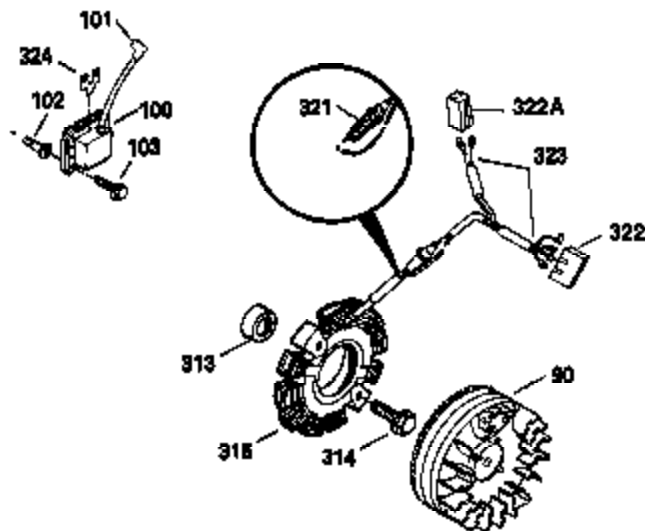

**ADD-ON ALTERNATOR  
AC LIGHTING OR DC CHARGING**

**730571**  
Can be used on H50-60 with  
stamped steel starter.

**STANDARD POINT  
IGNITION**

**SOLID STATE**

Ref #	Part Number	Qty	Description
90	611084	1	Flywheel
100	34443A	1	Solid State Ignition
102	650872	2	Solid State Mounting Stud
103	650814	2	Screw, Torx T-15, 10-24 x 1"
172	28425	1	Valve Cover
173	35350	1	Breather Tube
178	29752	2	Nut & Lock Washer, 1/4-28
238A	650163	2	Screw, 10-32 x 7/8"
239	27272A	3	Air Cleaner Gasket
242	31691	1	Air Cleaner Bracket
245	30727	1	Air Cleaner Filter
277A	30196	1	Screw, 5/16-18 x 3/4"
279B	26073	1	Washer
291	30962	1	Fuel Line
345	30820	1	Heat Baffle
450	730512	1	Pre-Cleaner Kit
451	31667	1	Pre-Cleaner Bag Spring
452	31668	1	Pre-Cleaner Bag