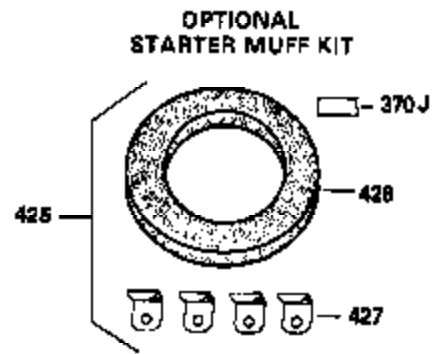

Ref #	Part Number	Qty	Description
452	31668	1	Pre-Cleaner Bag
453	31757	1	Engine Mounting Base
454	650542	4	Screw, 5/16-18 x 3/4"

OPTIONAL SPARK ARREST MUFFLER

Ref #	Part Number	Qty	Description
110	31902	1	Ground Wire
172	28425	1	Valve Cover
178	29752	2	Nut & Lock Washer, 1/4-28
242	31691	1	Air Cleaner Bracket
262	29747B	2	Screw, Torx T-40, 5/16-24 x 21/32"
275	29633	1	Muffler
277A	30196	1	Screw, 5/16-18 x 3/4"
279B	26073	1	Washer
291	30962	1	Fuel Line
345	30820	1	Heat Baffle
366A	30244	1	Muffler Nipple
366	29574	1	Muffler Elbow
367	32862	1	Nut
370B	35274	1	Instruction Decal
370	34346	1	Instruction Decal
450	730512	1	Pre-Cleaner Kit
451	31667	1	Pre-Cleaner Bag Spring
452	31668	1	Pre-Cleaner Bag

**ADD-ON ALTERNATOR  
AC LIGHTING OR DC CHARGING**

**730571**  
Can be used on H50-60 with  
stamped steel starter.

**STANDARD POINT  
IGNITION**

**SOLID STATE**

Ref #	Part Number	Qty	Description
90	611084	1	Flywheel
100	34443A	1	Solid State Ignition
102	650872	2	Solid State Mounting Stud
103	650814	2	Screw, Torx T-15, 10-24 x 1"
172	28425	1	Valve Cover
173	35350	1	Breather Tube
178	29752	2	Nut & Lock Washer, 1/4-28
238A	650163	2	Screw, 10-32 x 7/8"
239	27272A	3	Air Cleaner Gasket
242	31691	1	Air Cleaner Bracket
245	30727	1	Air Cleaner Filter
277A	30196	1	Screw, 5/16-18 x 3/4"
279B	26073	1	Washer
291	30962	1	Fuel Line
345	30820	1	Heat Baffle
450	730512	1	Pre-Cleaner Kit
451	31667	1	Pre-Cleaner Bag Spring
452	31668	1	Pre-Cleaner Bag