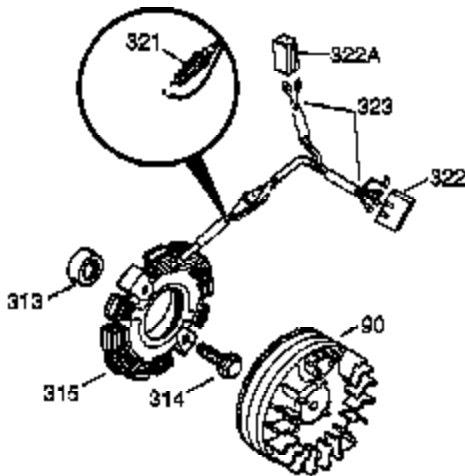

**OPTIONAL
STARTER MUFF KIT**

730571

Can be used on H60-60 with stamped steel starter.