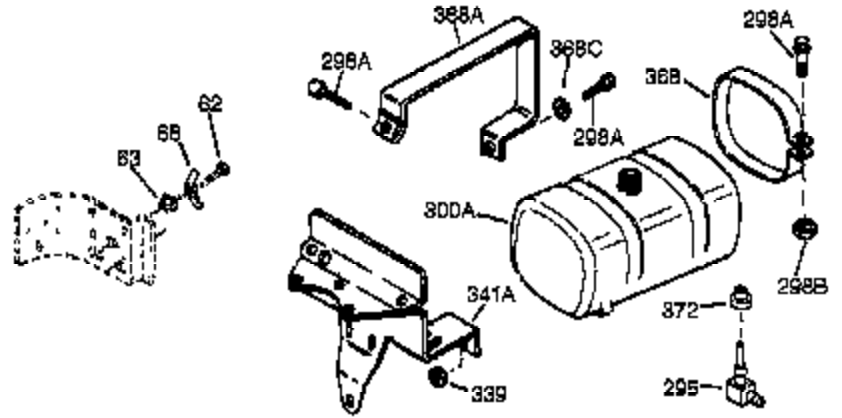

Engine Parts List #2

Ref #	Part Number	Qty	Description
23	31793	1	Ball Bearing
32	31792	1	Thrust Washer
74	31855	2	Bearing Retainer
172	28425	1	Valve Cover
175	650778	2	Lock Washer
176	650580	2	Lock Nut, 10-24
262	29747B	2	Screw, Torx T-40, 5/16-24 x 21/32"
269	35865	1	* Exhaust Manifold Gasket
277A	30196	1	Screw, 5/16-18 x 3/4"
298A	650664	1	Screw, 1/4-20 x 1-19/32"
298B	650456	1	Lock Nut, 1/4-20
303	33395	1	Fuel Fitting
339	35038	1	Spacer
368	33980	1	Fuel Tank Strap
370D	37089	1	Instruction Decal
370C	35703	1	Control Decal
372	33679	1	Fuel Bushing