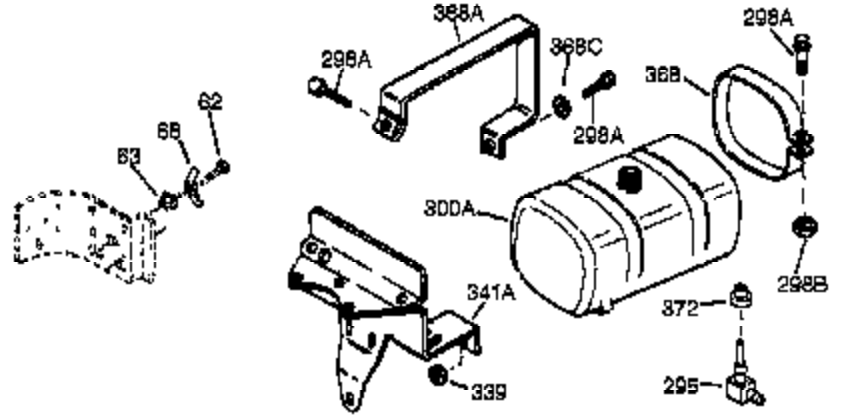

OPTIONAL 110-120
VOLT STARTER
MOTOR KIT