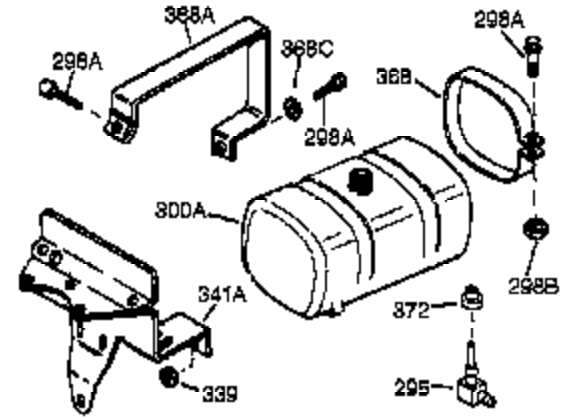

Ref #	Part Number	Qty	Description
23	31793	1	Ball Bearing
32	31792	1	Thrust Washer
74	31855	2	Bearing Retainer
172	28425	1	Valve Cover
175	650778	2	Lock Washer
176	650580	2	Lock Nut, 10-24
262	29747B	2	Screw, Torx T-40, 5/16-24 x 21/32"
269	35865	1	* Muffler Gasket
277A	30196	2	Screw, 5/16-18 x 3/4"
370J	35703	1	Throttle Decal