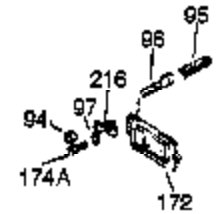

Ref #	Part Number	Qty	Description
23	31793	1	Ball Bearing
32	31792	1	Thrust Washer
74	31855	2	Bearing Retainer
172	28425	1	Valve Cover
175	650778	2	Lock Washer
176	650580	2	Lock Nut, 10-24
262	29747B	2	Screw, Torx T-40, 5/16-24 x 21/32"
269	35865	1	* Muffler Gasket
277A	30196	2	Screw, 5/16-18 x 3/4"
370J	35703	1	Throttle Decal