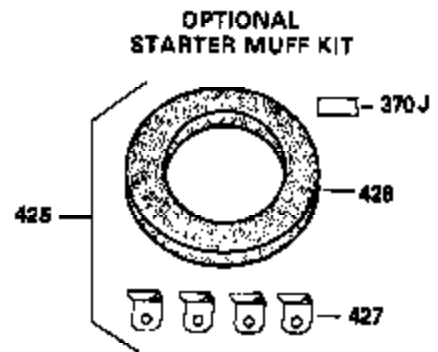

OPTIONAL SPARK ARREST MUFFLER

Engine Parts List #2

Ref #	Part Number	Qty	Description
110	35187	1	Ground Wire
172	28425	1	Valve Cover
235	30675	1	Air Cleaner Elbow Fitting
262	29747B	2	Screw, Torx T-40, 5/16-24 x 21/32"
269	35865	1	* Exhaust Manifold Gasket
275	32401	1	Muffler
277	650694A	1	Screw, 5/16-18 x 2"
277A	30196	1	Screw, 5/16-18 x 3/4"
279B	26073	1	Washer
291	30962	1	Fuel Line
361	30063	4	Screw, Torx T-30, 1/4-20 x 1/2"
370	34346	1	Instruction Decal
370B	34704	1	Instruction Decal
395	35765A	1	Electric Starter Motor (12 Volt)

**ADD-ON ALTERNATOR
AC LIGHTING OR DC CHARGING**

**OPTIONAL
STARTER MUFF KIT**
730571
Can be used on H50-60 with
stamped steel starter.

SOLID STATE

Ref #	Part Number	Qty	Description
90	611087	1	Flywheel
100	34443A	1	Solid State Ignition
101	610118	1	Spark Plug Cover
102	650872	2	Solid State Mounting Stud
103	650814	2	Screw, Torx T-15, 10-24 x 1"
172	28425	1	Valve Cover
173	32447	1	Breather Tube
228A	650826	1	Stud, 1/4-20 x 6.20"
229A	650825	1	Nut & Lock Washer, 1/4-20
232	0	2	Pop Rivet (Purchase Locally)
235	30675	1	Air Cleaner Elbow Fitting
238A	650163	2	Screw, 10-32 x 7/8"
239	27272A	1	* Air Cleaner Gasket
239A	34698A	1	* Air Cleaner Gasket
240A	34699	1	Air Cleaner Bracket
245A	34783	1	Air Cleaner Filter
245	34782	1	Air Cleaner Filter
251	650513	1	Wing Nut, 1/4-20
269	35865	1	* Exhaust Manifold Gasket
277A	30196	1	Screw, 5/16-18 x 3/4"
279B	26073	1	Washer
291	30962	1	Fuel Line
313	35189	1	Spacer
314	650873	2	Screw, 1/4-20 x 3/4"
315	611113	1	Alternator Coil (3 Amp DC)(Incl. 321- 323)
321	611161	1	Diode
322	610921	1	Connector Body
323	610922	1	Terminal
324	33177	1	Terminal