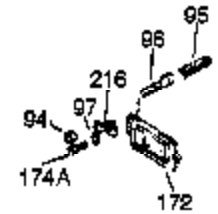

Ref #	Part Number	Qty	Description
172	28425	1	Valve Cover
240	34699	1	Air Cleaner Bracket
262	29747B	2	Screw, Torx T-40, 5/16-24 x 21/32"
269	35865	1	* Exhaust Gasket
277A	30196	1	Screw, 5/16-18 x 3/4"
370C	34704	1	Air Cleaner Decal
370D	35703	1	Throttle Decal