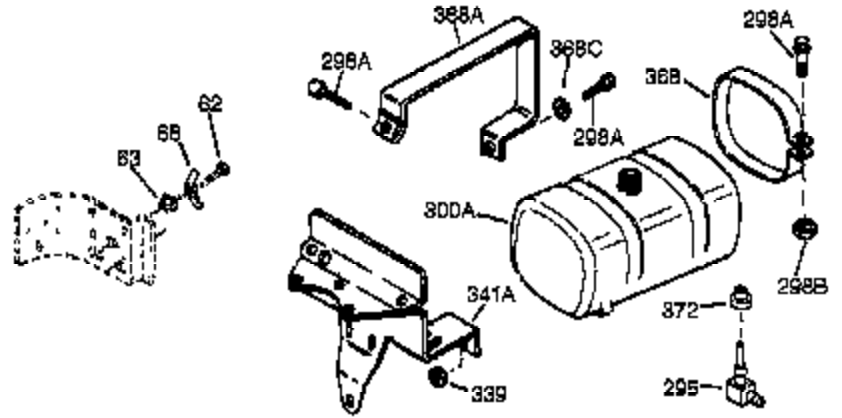

Ref #	Part Number	Qty	Description
172	28425	1	Valve Cover
240	34699	1	Air Cleaner Bracket
262	29747B	2	Screw, Torx T-40, 5/16-24 x 21/32"
269	35865	1	* Exhaust Gasket
277A	30196	1	Screw, 5/16-18 x 3/4"
370C	34704	1	Air Cleaner Decal
370D	35703	1	Throttle Decal