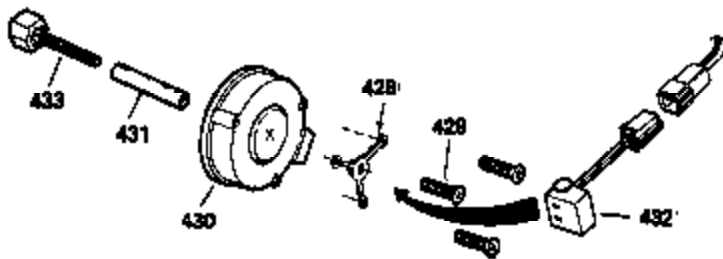

OPTIONAL SPARK ARREST MUFFLER

Engine Parts List #2

Ref #	Part Number	Qty	Description
110	35187	1	Ground Wire
172	28425	1	Valve Cover
228	650826	1	Stud, 1/4-20 x 6.20
229	650825	1	Nut & Lock Washer, 1/4-20
235	30675	1	Breather Tube Fitting
262	29747B	2	Screw, Torx T-40, 5/16-24 x 21/32"
274	35865	1	* Exhaust Manifold Gasket
275	32401	1	Muffler
277A	30196	1	Screw, 5/16-18 x 3/4"
277	650694A	1	Screw, 5/16-18 x 2"
370B	35274	1	Instruction Decal
370D	35344	1	Control Decal
370	36261	1	Instruction Decal

**ADD-ON ALTERNATOR
AC LIGHTING OR DC CHARGING**

730571
Can be used on H50-60 with
stamped steel starter.

**STANDARD POINT
IGNITION**

SOLID STATE

Ref #	Part Number	Qty	Description
90	611084	1	Flywheel
100	34443A	1	Solid State Ignition
102	650872	2	Solid State Mounting Stud
103	650814	2	Screw, Torx T-15, 10-24 x 1"
172	28425	1	Valve Cover
173	32447	1	Breather Tube
228	650826	1	Stud, 1/4-20 x 6.20
229	650825	1	Nut & Lock Washer, 1/4-20
232	xxxxx	2	Pop Rivet (Purchase Locally)
235	30675	1	Breather Tube Fitting
238A	650163	2	Screw, 10-32 x 7/8"
239A	34698A	1	Air Cleaner Gasket
239	27272A	1	* Air Cleaner Gasket
240A	34699	1	Air Cleaner Bracket
245	34782	1	Air Cleaner Filter
245A	34783	1	Air Cleaner Filter
251	650513	1	Wing Nut, 1/4-20
277A	30196	1	Screw, 5/16-18 x 3/4"