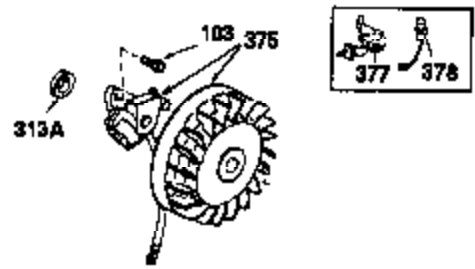

**STANDARD POINT
IGNITION**