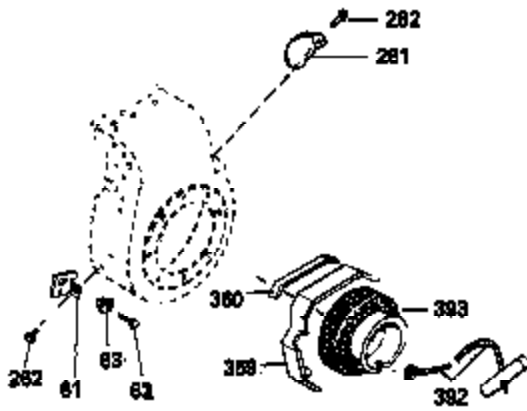

OPTIONAL SPARK ARREST MUFFLER