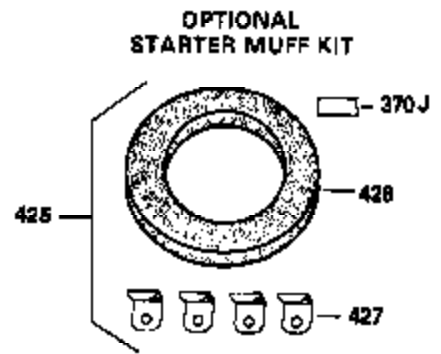

Ref #	Part Number	Qty	Description
341	34158	1	Fuel Tank Bracket
342	650561	1	Screw, 1/4-20 x 5/8"
370C	34704	1	Instruction Decal
370A	35532	1	Name Decal
380	632257	1	Carburetor (Incl. 184)
390	590666A	1	Rewind Starter
400	33235A	1	* Gasket Set (Incl. items marked PK i n notes) Incl. part #'s 27272A (2), 27896A (2), 27913A (1), 27915A (2), 28938C (1), 29673 (1), 30684 (1), 31688A (1), 33355A (1), 35865 (1)
420	730225	1	SAE 30 4-Cycle Engine Oil (Quart)
453	29538	1	Engine Mounting Base
454	650542	4	Screw, 5/16-18 x 3/4"

OPTIONAL SPARK ARREST MUFFLER

Engine Parts List #2

Ref #	Part Number	Qty	Description
110	35187	1	Ground Wire
172	28425	1	Valve Cover
228	650826	1	Stud, 1/4-20 x 6.20
229	650825	1	Nut & Lock Washer, 1/4-20
235	30675	1	Breather Tube Fitting
262	29747B	2	Screw, Torx T-40, 5/16-24 x 21/32"
274	35865	1	* Exhaust Manifold Gasket
275	32401	1	Muffler
277A	30196	1	Screw, 5/16-18 x 3/4"
277	650694A	1	Screw, 5/16-18 x 2"
370B	35274	1	Instruction Decal
370D	35344	1	Control Decal
370	36261	1	Instruction Decal

**ADD-ON ALTERNATOR
AC LIGHTING OR DC CHARGING**

730571
Can be used on H50-60 with
stamped steel starter.

**STANDARD POINT
IGNITION**

SOLID STATE

Ref #	Part Number	Qty	Description
90	611084	1	Flywheel
100	34443A	1	Solid State Ignition
102	650872	2	Solid State Mounting Stud
103	650814	2	Screw, Torx T-15, 10-24 x 1"
172	28425	1	Valve Cover
173	32447	1	Breather Tube
228	650826	1	Stud, 1/4-20 x 6.20
229	650825	1	Nut & Lock Washer, 1/4-20
232	xxxxx	2	Pop Rivet (Purchase Locally)
235	30675	1	Breather Tube Fitting
238A	650163	2	Screw, 10-32 x 7/8"
239A	34698A	1	Air Cleaner Gasket
239	27272A	1	* Air Cleaner Gasket
240A	34699	1	Air Cleaner Bracket
245	34782	1	Air Cleaner Filter
245A	34783	1	Air Cleaner Filter
251	650513	1	Wing Nut, 1/4-20
277A	30196	1	Screw, 5/16-18 x 3/4"