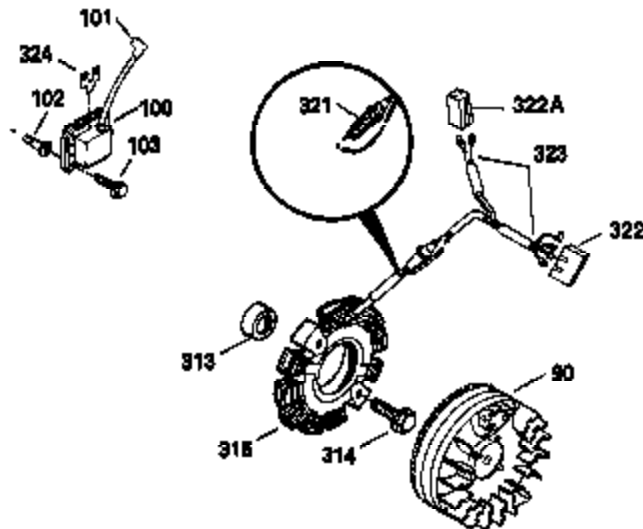

**ADD-ON ALTERNATOR
AC LIGHTING OR DC CHARGING**

730571
Can be used on H50-60 with
stamped steel starter.

**STANDARD POINT
IGNITION**

SOLID STATE

Ref #	Part Number	Qty	Description
90	611084	1	Flywheel
100	34443A	1	Solid State Ignition
102	650872	2	Solid State Mounting Stud
103	650814	2	Screw, Torx T-15, 10-24 x 1"
172	28425	1	Valve Cover
173	32447	1	Breather Tube
228	650826	1	Stud, 1/4-20 x 6.20
229	650825	1	Nut & Lock Washer, 1/4-20
232	xxxxx	2	Pop Rivet (Purchase Locally)
235	30675	1	Breather Tube Fitting
238A	650163	2	Screw, 10-32 x 7/8"
239A	34698A	1	Air Cleaner Gasket
239	27272A	1	* Air Cleaner Gasket
240A	34699	1	Air Cleaner Bracket
245	34782	1	Air Cleaner Filter
245A	34783	1	Air Cleaner Filter
251	650513	1	Wing Nut, 1/4-20
277A	30196	1	Screw, 5/16-18 x 3/4"