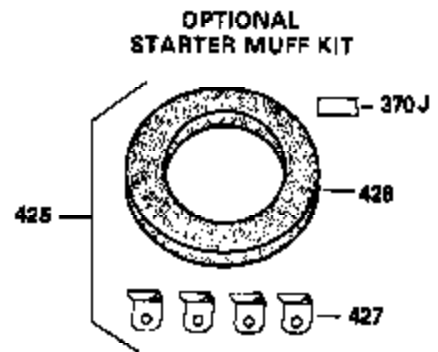

Ref #	Part Number	Qty	Description
380	632230	1	Carburetor (Incl. 184)
390	590635	1	Rewind Starter
400	33235A	1	* Gasket Set (Incl. items marked PK i n notes) Incl. part #'s 27272A (2), 27896A (2), 27913A (1), 27915A (2), 28938C (1), 29673 (1), 30684 (1), 31688A (1), 33355A (1), 35865 (1)
420	730225	1	SAE 30 4-Cycle Engine Oil (Quart)
453	29538	1	Engine Mounting Base
454	650542	4	Screw, 5/16-18 x 3/4"

OPTIONAL SPARK ARREST MUFFLER

Engine Parts List #2

Ref #	Part Number	Qty	Description
94	33450	1	Lock Nut, 10-32
95	30886A	1	Extension Spring
96	30845A	1	R.P.M. Adjusting Bolt
110	35234	1	Ground Wire
172	28425	1	Valve Cover
216	32328	1	Control Bracket
242	31691	1	Air Cleaner Bracket
262	29747B	2	Screw, Torx T-40, 5/16-24 x 21/32"
269	35865	1	* Exhaust Manifold Gasket
275	32401	1	Muffler
277A	30196	1	Screw, 5/16-18 x 3/4"
277	650694A	1	Screw, 5/16-18 x 2"
279B	26073	1	Washer
284	34174	1	Muffler Deflector
291	30962	1	Fuel Line
295	35857	1	Fuel Shut-Off Valve
370	34346	1	Instruction Decal

**ADD-ON ALTERNATOR
AC LIGHTING OR DC CHARGING**

**OPTIONAL
STARTER MUFF KIT**
730571
Can be used on H50-60 with
stamped steel starter.

SOLID STATE

Ref #	Part Number	Qty	Description
90	611084	1	Flywheel
100	34443A	1	Solid State Ignition
101	610118	1	Spark Plug Cover
102	650872	2	Solid State Mounting Stud
103	650814	2	Screw, Torx T-15, 10-24 x 1"
172	28425	1	Valve Cover
173	35350	1	Breather Tube
239	27272A	1	* Air Cleaner Gasket
242	31691	1	Air Cleaner Bracket
245	31700	1	Air Cleaner Filter
269	35865	1	* Exhaust Manifold Gasket
277A	30196	1	Screw, 5/16-18 x 3/4"
279B	26073	1	Washer
291	30962	1	Fuel Line