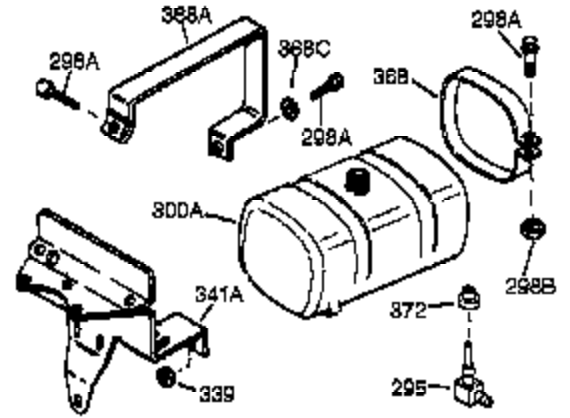

Ref #	Part Number	Qty	Description
310	35595	1	Dipstick
325	29443	1	Wire Clip
327	35392	1	Starter Plug
340	34168A	1	Fuel Tank Bracket
341	34167	1	Fuel Tank Bracket
342	30063	1	Screw, Torx T-30, 1/4-20 x 1/2"
355	590701	1	Starter Handle
370A	35532	1	Name Decal
370	36261	1	Instruction Decal
370C	34704	1	Instruction Decal
370B	35274	1	Instruction Decal
380	632257	1	Carburetor (Incl. 184)
390	590732	1	Rewind Starter (Note: This engine could have been built with 590738 starter. Refer to the design of the air intake louvers for part identification. Individual starter parts do not interchange.)
400	36447	1	* Gasket Set (Incl. items marked PK i n notes) Incl. part #'s 26756 (1), 27272A (1), 27896A (2), 27915A (1), 29673 (1), 30684 (1), 31688A (1), 33629 (1), 34912 (1), 35865 (1), 36445 (1)
420	730225	1	SAE 30 4-Cycle Engine Oil (Quart)
453	29538	1	Engine Mounting Base
454	650542	4	Screw, 5/16-18 x 3/4"