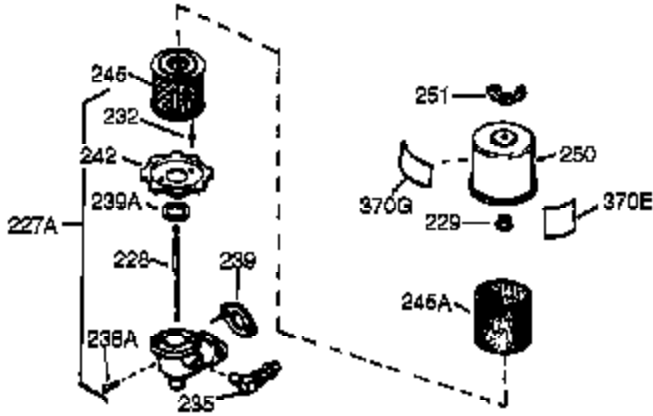

Ref #	Part Number	Qty	Description
	23 31793	1	Ball Bearing
	32 31792	1	Thrust Washer
	74 31855	2	Bearing Retainer
	172 28425	1	Valve Cover
	175 650778	2	Lock Washer
	176 650580	2	Lock Nut, 10-24
	262 29747B	2	Screw, Torx T-40, 5/16-24 x 21/32"
	269 35865	1	* Exhaust Manifold Gasket
	277A 30196	1	Screw, 5/16-18 x 3/4"
	281 33013	1	Starter Bubble Cover
	282 650760	1	Screw, 8-32 x 3/8"
	370C 34704	1	Instruction Decal