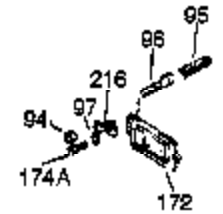

Ref #	Part Number	Qty	Description
310	35595	1	Dipstick
325	29443	1	Wire Clip
327	35392	1	Starter Plug
340	34168A	1	Fuel Tank Bracket
341	34167	1	Fuel Tank Bracket
342	30063	1	Screw, Torx T-30, 1/4-20 x 1/2"
355	590701	1	Starter Handle
370A	35532	1	Name Decal
370	36261	1	Instruction Decal
370C	34704	1	Instruction Decal
370B	35274	1	Instruction Decal
380	632257	1	Carburetor (Incl. 184)
390	590732	1	Rewind Starter (Note: This engine could have been built with 590738 starter. Refer to the design of the air intake louvers for part identification. Individual starter parts do not interchange.)
400	36447	1	* Gasket Set (Incl. items marked PK i n notes) Incl. part #'s 26756 (1), 27272A (1), 27896A (2), 27915A (1), 29673 (1), 30684 (1), 31688A (1), 33629 (1), 34912 (1), 35865 (1), 36445 (1)
420	730225	1	SAE 30 4-Cycle Engine Oil (Quart)
453	29538	1	Engine Mounting Base
454	650542	4	Screw, 5/16-18 x 3/4"