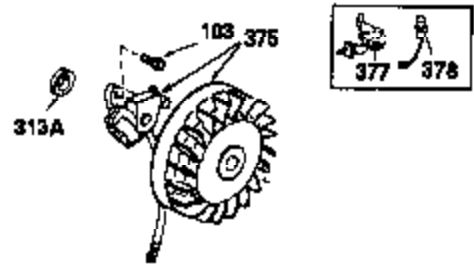

**STANDARD POINT
IGNITION**