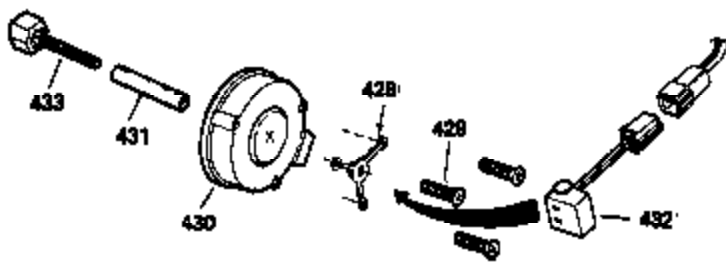

**ADD-ON ALTERNATOR
AC LIGHTING OR DC CHARGING**