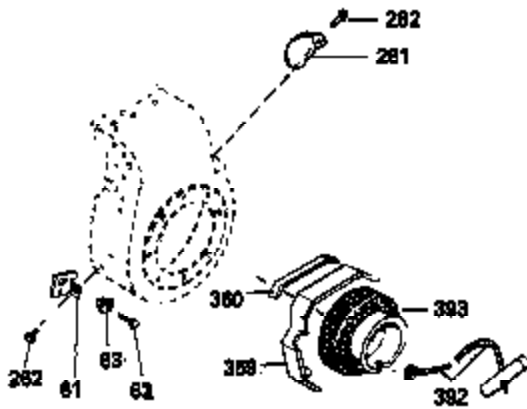

Ref #	Part Number	Qty	Description
310	35595	1	Dipstick
325	29443	1	Wire Clip
327	35392	1	Starter Plug
340	34168A	1	Fuel Tank Bracket
341	34167	1	Fuel Tank Bracket
342	30063	1	Screw, Torx T-30, 1/4-20 x 1/2"
370A	35532	1	Name Decal
370C	34704	1	Instruction Decal
380	632257	1	Carburetor (Incl. 184)
390	590666	1	Rewind Starter
400	33235A	1	* Gasket Set (Incl. items marked PK i n notes) Incl. part #'s 27272A (2), 27896A (2), 27913A (1), 27915A (2), 28938C (1), 29673 (1), 30684 (1), 31688A (1), 33355A (1), 35865 (1)
420	730225	1	SAE 30 4-Cycle Engine Oil (Quart)
453	29538	1	Engine Mounting Base
454	650542	4	Screw, 5/16-18 x 3/4"