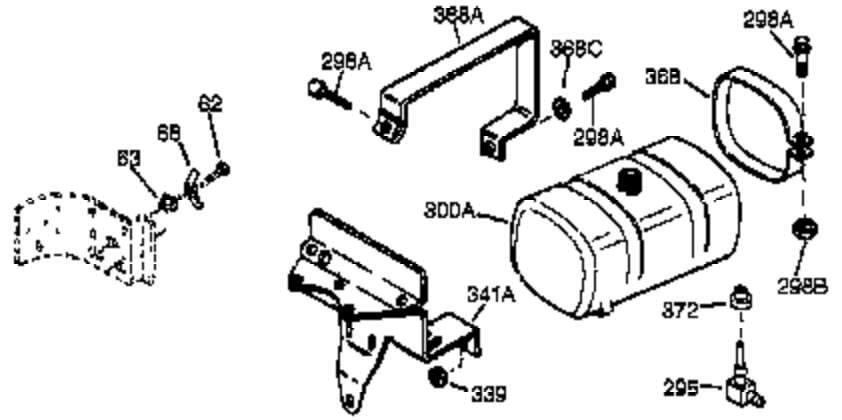

Ref #	Part Number	Qty	Description
23	31793	1	Ball Bearing
32	31792	1	Washer
74	31855	2	Bearing Retainer
172	28425	1	Valve Cover
175	650778	2	Lock Washer
176	650580	2	Lock Nut, 10-24
262	29747B	2	Screw, Torx T-40, 5/16-24 x 21/32"
269	35865	1	* Exhaust Manifold Gasket
281	33013	1	Starter Bubble Cover
282	650760	1	Screw, 8-32 x 3/8"
370C	35274	1	Instruction Decal