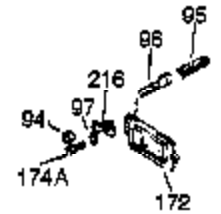

Ref #	Part Number	Qty	Description
23	31793	1	Ball Bearing
32	31792	1	Washer
74	31855	2	Bearing Retainer
172	28425	1	Valve Cover
175	650778	2	Lock Washer
176	650580	2	Lock Nut, 10-24
262	29747B	2	Screw, Torx T-40, 5/16-24 x 21/32"
269	35865	1	* Exhaust Manifold Gasket
281	33013	1	Starter Bubble Cover
282	650760	1	Screw, 8-32 x 3/8"
370C	35274	1	Instruction Decal