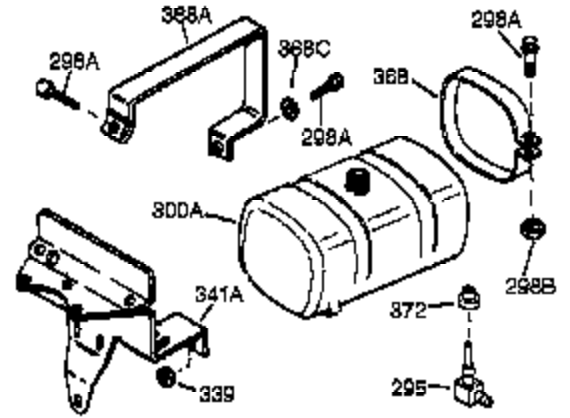

Ref #	Part Number	Qty	Description
325	34246	1	Wire Clip
340	34159	1	Fuel Tank Bracket
341	34158	1	Fuel Tank Bracket
342	650561	1	Screw, 1/4-20 x 5/8"
370	36261	1	Identification Decal
370K	36695	1	Starter Decal
380	632230	1	Carburetor (Incl. 184)
390	590732A	1	Rewind Starter (Note: This engine could have been built with 590738 starter. Refer to the design of the rope pulley strength ribs for part identification. Individual starter parts do not interchange. Refer to service bulletin number 518.)
400	36447	1	* Gasket Set (Incl. items marked PK in notes) Incl. part #'s 26756 (1), 27272A (1), 27896A (2), 27915A (1), 29673 (1), 30684 (1), 31688A (1), 33629 (1), 34912 (1), 35865 (1), 36445 (1)
420	730225	1	SAE 30 4-Cycle Engine Oil (Quart)
453	29538	1	Engine Mounting Base
454	650542	4	Screw, 5/16-18 x 3/4"

Ref #	Part Number	Qty	Description
23	31793	1	Ball Bearing
32	31792	1	Washer
62	650760	1	Screw, 8-32 x 3/8"
63	28545	1	Grommet
68	33356	1	Ground Terminal
74	31855	2	Bearing Retainer
172	28425	1	Valve Cover
175	650778	2	Lock Washer
176	650580	2	Lock Nut, 10-24
262	29747B	2	Screw, Torx T-40, 5/16-24 x 21/32"
269	35865	1	* Exhaust Gasket
277A	30196	1	Screw, 5/16-18 x 3/4"