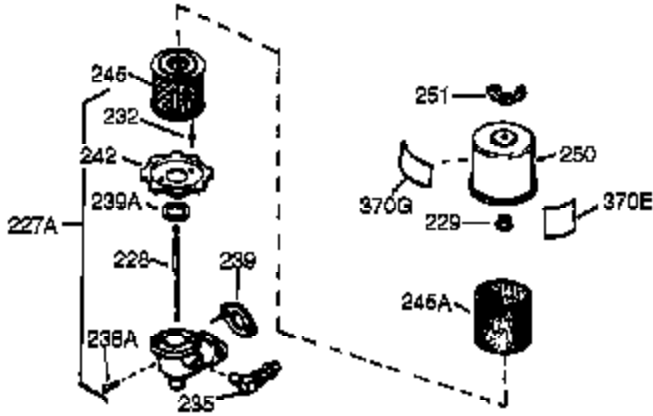

Ref #	Part Number	Qty	Description
23	31793	1	Ball Bearing
32	31792	1	Washer
62	650760	1	Screw, 8-32 x 3/8"
63	28545	1	Grommet
68	33356	1	Ground Terminal
74	31855	2	Bearing Retainer
172	28425	1	Valve Cover
175	650778	2	Lock Washer
176	650580	2	Lock Nut, 10-24
262	29747B	2	Screw, Torx T-40, 5/16-24 x 21/32"
269	35865	1	* Exhaust Gasket
277A	30196	1	Screw, 5/16-18 x 3/4"