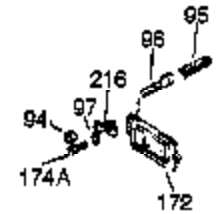

Ref #	Part Number	Qty	Description
23	31793	1	Ball Bearing
32	31792	1	Washer
62	650760	1	Screw, 8-32 x 3/8"
63	28545	1	Grommet
68	33356	1	Ground Terminal
74	31855	2	Bearing Retainer
172	28425	1	Valve Cover
175	650778	2	Lock Washer
176	650580	2	Lock Nut, 10-24
262	29747B	2	Screw, Torx T-40, 5/16-24 x 21/32"
269	35865	1	* Exhaust Manifold Gasket
277A	30196	1	Screw, 5/16-18 x 3/4"