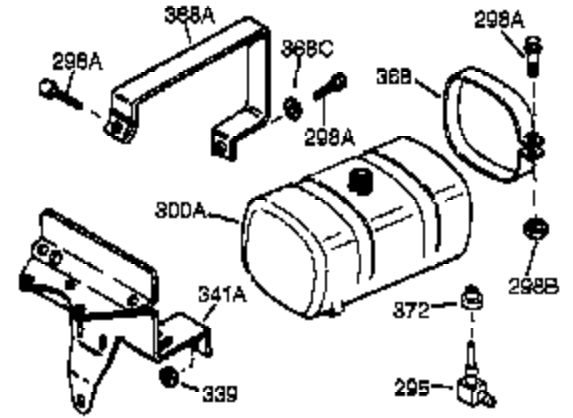

Ref #	Part Number	Qty	Description
23	31793	1	Ball Bearing
32	31792	1	Washer
62	650760	1	Screw, 8-32 x 3/8"
63	28545	1	Grommet
68	33356	1	Ground Terminal
74	31855	2	Bearing Retainer
172	28425	1	Valve Cover
175	650778	2	Lock Washer
176	650580	2	Lock Nut, 10-24
262	29747B	2	Screw, Torx T-40, 5/16-24 x 21/32"
269	35865	1	* Exhaust Manifold Gasket
277A	30196	1	Screw, 5/16-18 x 3/4"