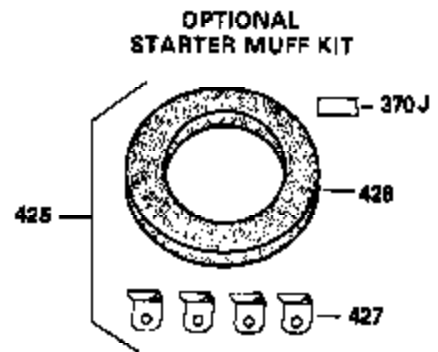

Ref #	Part Number	Qty	Description
327	35392	1	Starter Plug
340	34159	1	Fuel Tank Bracket
341	34158	1	Fuel Tank Bracket
342	650561	1	Screw, 1/4-20 x 5/8"
370A	550223	1	Name Decal
370C	30985	1	Throttle Decal
380	632230	1	Carburetor (Incl. 184)
390	590666	1	Rewind Starter
400	33235A	1	* Gasket Set (Incl. items marked PK i n notes) Incl. part #'s 27272A (2), 27896A (2), 27913A (1), 27915A (2), 28938C (1), 29673 (1), 30684 (1), 31688A (1), 33355A (1), 35865 (1)
420	730225	1	SAE 30 4-Cycle Engine Oil (Quart)
453	29538	1	Engine Mounting Base
454	650542	4	Screw, 5/16-18 x 3/4"

OPTIONAL 110-120 VOLT STARTER MOTOR KIT

OPTIONAL SPARK ARREST MUFFLER

Ref #	Part Number	Qty	Description
23	31793	1	Ball Bearing
32	31792	1	Washer
62	650760	1	Screw, 8-32 x 3/8"
63	28545	1	Grommet
68	33356	1	Ground Terminal
74	31855	2	Bearing Retainer
110	35183	1	Ground Wire
172	28425	1	Valve Cover
175	650778	2	Lock Washer
176	650580	2	Lock Nut, 10-24
242	31691	1	Air Cleaner Bracket
262	29747B	2	Screw, Torx T-40, 5/16-24 x 21/32"
269	35865	1	* Exhaust Manifold Gasket
275	32401	1	Muffler
277	650694A	1	Screw, 5/16-18 x 2"
277A	30196	1	Screw, 5/16-18 x 3/4"
279B	26073	1	Washer
291	30962	1	Fuel Line
370	34346	1	Instruction Decal
370B	35274	1	Instruction Decal

**ADD-ON ALTERNATOR
AC LIGHTING OR DC CHARGING**

**OPTIONAL
STARTER MUFF KIT**
730571
Can be used on H50-60 with
stamped steel starter.

SOLID STATE

Ref #	Part Number	Qty	Description
90	611084	1	Flywheel
100	34443A	1	Solid State Ignition
102	650872	2	Solid State Mounting Stud
103	650814	2	Screw, Torx T-15, 10-24 x 1"
172	28425	1	Valve Cover
173	35350	1	Breather Tube
239	27272A	1	* Air Cleaner Gasket
242	31691	1	Air Cleaner Bracket
245	30727	1	Air Cleaner Filter
269	35865	1	* Exhaust Manifold Gasket
277A	30196	1	Screw, 5/16-18 x 3/4"
279B	26073	1	Washer
291	30962	1	Fuel Line