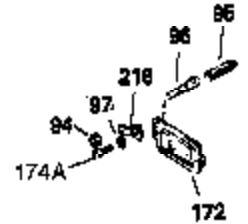

OPTIONAL SPARK ARREST MUFFLER