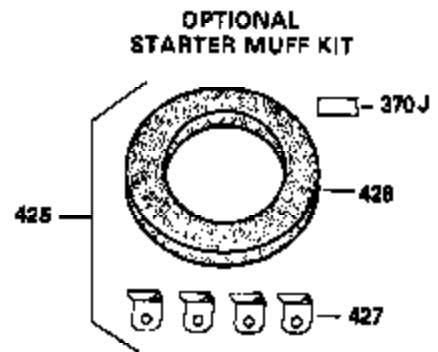

Engine Parts List #1

Ref #	Part Number	Qty	Description
325A	34246	1	Wire Clip
340	34159	1	Fuel Tank Bracket
341	34158	1	Fuel Tank Bracket
342	650561	1	Screw, 1/4-20 x 5/8"
370A	550223	1	Name Decal
380	632230	1	Carburetor (Incl. 184)
390	590420	1	Rewind Starter
400	33235A	1	* Gasket Set (Incl. items marked PK i n notes) Incl. part #'s 27272A (2), 27896A (2), 27913A (1), 27915A (2), 28938C (1), 29673 (1), 30684 (1), 31688A (1), 33355A (1), 35865 (1)
420	730225	1	SAE 30 4-Cycle Engine Oil (Quart)
453	29538	1	Engine Mounting Base
454	650542	4	Screw, 5/16-18 x 3/4"

OPTIONAL SPARK ARREST MUFFLER

Engine Parts List #2

Ref #	Part Number	Qty	Description
23	31793	1	Ball Bearing
32	31792	1	Washer
62	650760	1	Screw, 8-32 x 3/8"
63	28545	1	Grommet
68	33356	1	Ground Terminal
74	31855	2	Bearing Retainer
110	35187	1	Ground Wire
172	28425	1	Valve Cover
175	650778	2	Lock Washer
176	650580	2	Lock Nut, 10-24
242	31691	1	Air Cleaner Bracket
262	29747B	2	Screw, Torx T-40, 5/16-24 x 21/32"
269	35865	1	* Exhaust Manifold Gasket
275	32401	1	Muffler
277	650694A	1	Screw, 5/16-18 x 2"
277A	30196	1	Screw, 5/16-18 x 3/4"
279B	26073	1	Washer
291	30962	1	Fuel Line
370	34346	1	Instruction Decal

**ADD-ON ALTERNATOR
AC LIGHTING OR DC CHARGING**

**OPTIONAL
STARTER MUFF KIT**
730571
Can be used on H50-60 with
stamped steel starter.

SOLID STATE

Ref #	Part Number	Qty	Description
90	611084	1	Flywheel
100	34443A	1	Solid State Ignition
102	650872	2	Solid State Mounting Stud
103	650814	2	Screw, Torx T-15, 10-24 x 1"
172	28425	1	Valve Cover
173	35350	1	Breather Tube
239	27272A	1	* Air Cleaner Gasket
242	31691	1	Air Cleaner Bracket
245	30727	1	Air Cleaner Filter
269	35865	1	* Exhaust Manifold Gasket
277A	30196	1	Screw, 5/16-18 x 3/4"
279B	26073	1	Washer
291	30962	1	Fuel Line