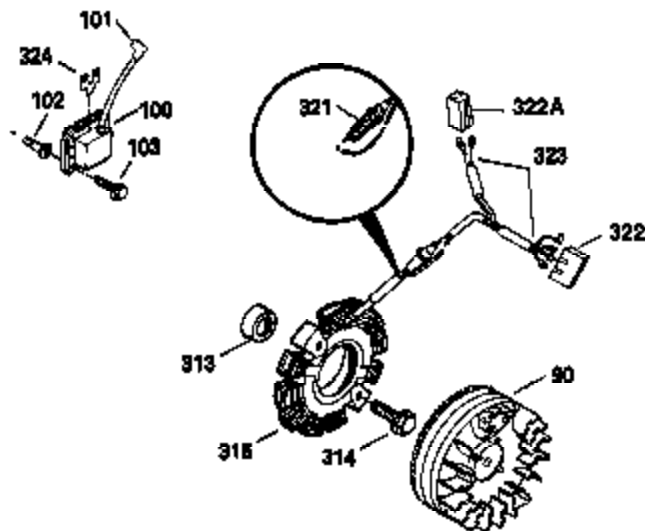

**ADD-ON ALTERNATOR
AC LIGHTING OR DC CHARGING**

730571
Can be used on H50-60 with
stamped steel starter.

**STANDARD POINT
IGNITION**

SOLID STATE

Ref #	Part Number	Qty	Description
90	611087	1	Flywheel
100	34443A	1	Solid State Ignition
101	610118	1	Spark Plug Cover
102	650872	2	Solid State Mounting Stud
103	650814	2	Screw, Torx T-15, 10-24 x 1"
172	28425	1	Valve Cover
173	32447	1	Breather Tube
228A	650826	1	Stud, 1/4-20 x 6.20"
229A	650825	1	Nut & Lock Washer, 1/4-20
232	0	2	Pop Rivet (Purchase Locally)
235	30675	1	Air Cleaner Elbow Fitting
238A	650163	2	Screw, 10-32 x 7/8"
239	27272A	1	* Air Cleaner Gasket
239A	34698A	1	* Air Cleaner Gasket
240A	34699	1	Air Cleaner Bracket
245A	34783	1	Air Cleaner Filter
245	34782	1	Air Cleaner Filter
251	650513	1	Wing Nut, 1/4-20
269	35865	1	* Exhaust Manifold Gasket
277A	30196	1	Screw, 5/16-18 x 3/4"
279B	26073	1	Washer
291	30962	1	Fuel Line
313	35189	1	Spacer
314	650873	2	Screw, 1/4-20 x 3/4"
315	611113	1	Alternator Coil (3 Amp DC)(Incl. 321- 323)
321	611161	1	Diode
322	610921	1	Connector Body
323	610922	1	Terminal
324	33177	1	Terminal