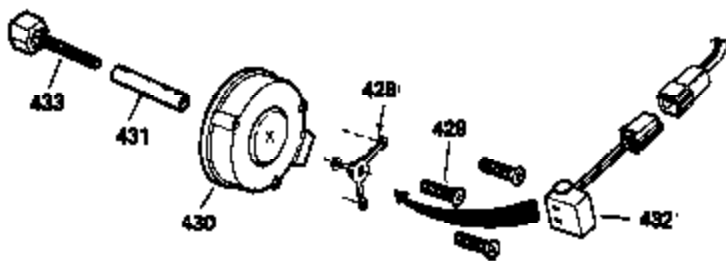

OPTIONAL SPARK ARREST MUFFLER

Engine Parts List #2

Ref #	Part Number	Qty	Description
110	35187	1	Ground Wire
172	28425	1	Valve Cover
235	30675	1	Air Cleaner Elbow Fitting
262	29747B	2	Screw, Torx T-40, 5/16-24 x 21/32"
269	35865	1	* Exhaust Manifold Gasket
275	32401	1	Muffler
277	650694A	1	Screw, 5/16-18 x 2"
277A	30196	1	Screw, 5/16-18 x 3/4"
279B	26073	1	Washer
291	30962	1	Fuel Line
361	30063	4	Screw, Torx T-30, 1/4-20 x 1/2"
370	34346	1	Instruction Decal
370B	34704	1	Instruction Decal
395	35765A	1	Electric Starter Motor

**ADD-ON ALTERNATOR
AC LIGHTING OR DC CHARGING**

730571
Can be used on H50-60 with
stamped steel starter.

**STANDARD POINT
IGNITION**

SOLID STATE

Ref #	Part Number	Qty	Description
90	611087	1	Flywheel
100	34443A	1	Solid State Ignition
101	610118	1	Spark Plug Cover
102	650872	2	Solid State Mounting Stud
103	650814	2	Screw, Torx T-15, 10-24 x 1"
172	28425	1	Valve Cover
173	32447	1	Breather Tube
228A	650826	1	Stud, 1/4-20 x 6.20"
229A	650825	1	Nut & Lock Washer, 1/4-20
232	0	2	Pop Rivet (Purchase Locally)
235	30675	1	Air Cleaner Elbow Fitting
238A	650163	2	Screw, 10-32 x 7/8"
239	27272A	1	* Air Cleaner Gasket
239A	34698A	1	* Air Cleaner Gasket
240A	34699	1	Air Cleaner Bracket
245A	34783	1	Air Cleaner Filter
245	34782	1	Air Cleaner Filter
251	650513	1	Wing Nut, 1/4-20
269	35865	1	* Exhaust Manifold Gasket
277A	30196	1	Screw, 5/16-18 x 3/4"
279B	26073	1	Washer
291	30962	1	Fuel Line
313	35189	1	Spacer
314	650873	2	Screw, 1/4-20 x 3/4"
315	611113	1	Alternator Coil (3 Amp DC)(Incl. 321- 323)
321	611161	1	Diode
322	610921	1	Connector Body
323	610922	1	Terminal
324	33177	1	Terminal