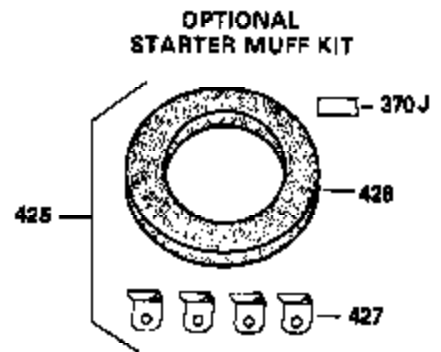

OPTIONAL SPARK ARREST MUFFLER

Engine Parts List #2

Ref #	Part Number	Qty	Description
110	35187	1	Ground Wire
172	28425	1	Valve Cover
235	30675	1	Air Cleaner Elbow Fitting
262	29747B	2	Screw, Torx T-40, 5/16-24 x 21/32"
269	35865	1	* Exhaust Manifold Gasket
275	32401	1	Muffler
277	650694A	1	Screw, 5/16-18 x 2"
277A	30196	1	Screw, 5/16-18 x 3/4"
279B	26073	1	Washer
291	30962	1	Fuel Line
361	30063	4	Screw, Torx T-30, 1/4-20 x 1/2"
370	34346	1	Instruction Decal
370B	34704	1	Instruction Decal
395	35765A	1	Electric Starter Motor

**ADD-ON ALTERNATOR
AC LIGHTING OR DC CHARGING**

730571
Can be used on H50-60 with
stamped steel starter.

**STANDARD POINT
IGNITION**

SOLID STATE

Ref #	Part Number	Qty	Description
90	611087	1	Flywheel
100	34443A	1	Solid State Ignition
101	610118	1	Spark Plug Cover
102	650872	2	Solid State Mounting Stud
103	650814	2	Screw, Torx T-15, 10-24 x 1"
172	28425	1	Valve Cover
173	32447	1	Breather Tube
228A	650826	1	Stud, 1/4-20 x 6.20"
229A	650825	1	Nut & Lock Washer, 1/4-20
232	0	2	Pop Rivet (Purchase Locally)
235	30675	1	Air Cleaner Elbow Fitting
238A	650163	2	Screw, 10-32 x 7/8"
239	27272A	1	* Air Cleaner Gasket
239A	34698A	1	* Air Cleaner Gasket
240A	34699	1	Air Cleaner Bracket
245A	34783	1	Air Cleaner Filter
245	34782	1	Air Cleaner Filter
251	650513	1	Wing Nut, 1/4-20
269	35865	1	* Exhaust Manifold Gasket
277A	30196	1	Screw, 5/16-18 x 3/4"
279B	26073	1	Washer
291	30962	1	Fuel Line
313	35189	1	Spacer
314	650873	2	Screw, 1/4-20 x 3/4"
315	611113	1	Alternator Coil (3 Amp DC)(Incl. 321- 323)
321	611161	1	Diode
322	610921	1	Connector Body
323	610922	1	Terminal
324	33177	1	Terminal