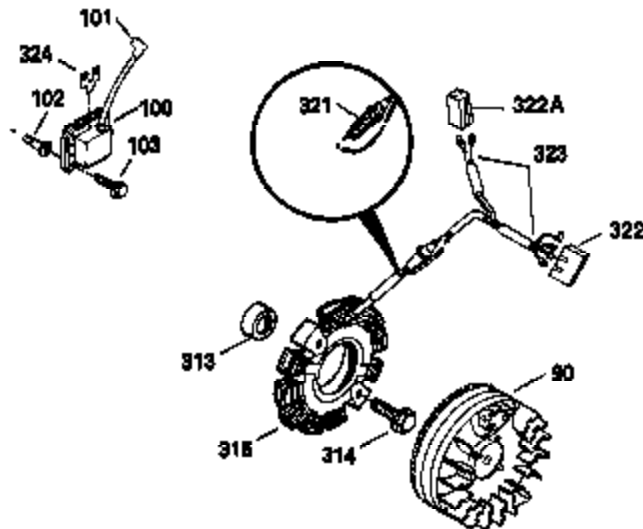

SOLID STATE