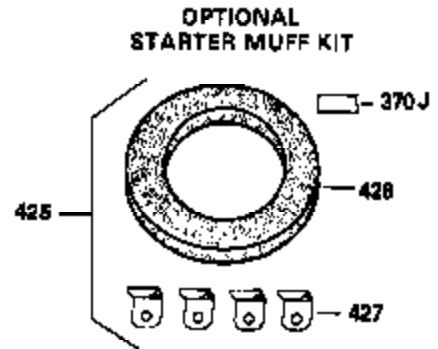

Engine Parts List #1

Ref #	Part Number	Qty	Description
340	34159	1	Fuel Tank Bracket
342	650561	1	Screw, 1/4-20 x 5/8"
370A	550223	1	Name Decal
380	632257	1	Carburetor (Incl. 184)
390	590420A	1	Rewind Starter
400	33235A	1	* Gasket Set (Incl. items marked PK i n notes) Incl. part #'s 27272A (2), 27896A (2), 27913A (1), 27915A (2), 28938C (1), 29673 (1), 30684 (1), 31688A (1), 33355A (1), 35865 (1)
420	730225	1	SAE 30 4-Cycle Engine Oil (Quart)
453	29538	1	Engine Mounting Base
454	650542	4	Screw, 5/16-18 x 3/4"

OPTIONAL SPARK ARREST MUFFLER

Engine Parts List #2

Ref #	Part Number	Qty	Description
110	35187	1	Ground Wire
172	28425	1	Valve Cover
235	30675	1	Air Cleaner Elbow Fitting
262	29747B	2	Screw, Torx T-40, 5/16-24 x 21/32"
269	35865	1	* Exhaust Manifold Gasket
275	32401	1	Muffler
277	650694A	1	Screw, 5/16-18 x 2"
277A	30196	1	Screw, 5/16-18 x 3/4"
279B	26073	1	Washer
291	30962	1	Fuel Line
370B	34704	1	Instruction Decal
370	34346	1	Instruction Decal

**ADD-ON ALTERNATOR
AC LIGHTING OR DC CHARGING**

**OPTIONAL
STARTER MUFF KIT**
730571
Can be used on H50-60 with
stamped steel starter.

SOLID STATE

Ref #	Part Number	Qty	Description
90	611084	1	Flywheel
100	34443A	1	Solid State Ignition
101	610118	1	Spark Plug Cover
102	650872	2	Solid State Mounting Stud
103	650814	2	Screw, Torx T-15, 10-24 x 1"
172	28425	1	Valve Cover
173	32447	1	Breather Tube
228A	650826	1	Stud, 1/4-20 x 6.20"
229A	650825	1	Nut & Lock Washer, 1/4-20
232	0	2	Pop Rivet (Purchase Locally)
235	30675	1	Air Cleaner Elbow Fitting
238A	650163	2	Screw, 8-32 x 7/8"
239	27272A	1	* Air Cleaner Gasket
239A	34698A	1	* Air Cleaner Gasket
240A	34699	1	Air Cleaner Bracket
245A	34783	1	Air Cleaner Filter
245	34782	1	Air Cleaner Filter
251	650513	1	Wing Nut, 1/4-20
269	35865	1	* Exhaust Manifold Gasket
277A	30196	1	Screw, 5/16-18 x 3/4"
279B	26073	1	Washer
291	30962	1	Fuel Line