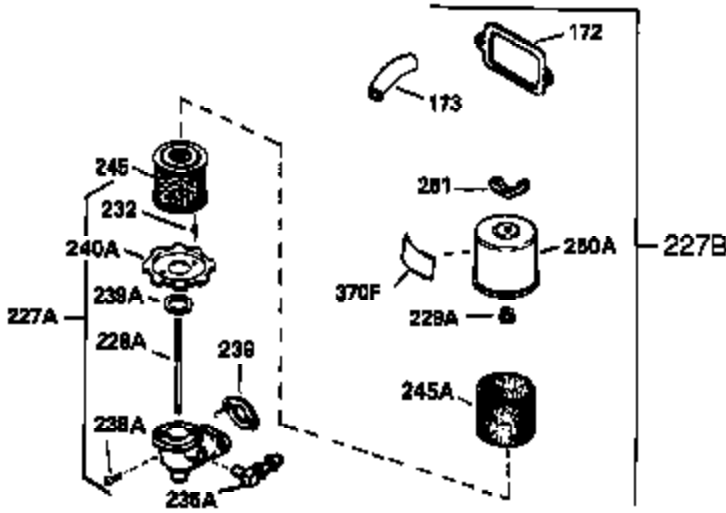

Engine Parts List #1

Ref #	Part Number	Qty	Description
340	34159	1	Fuel Tank Bracket
342	650561	1	Screw, 1/4-20 x 5/8"
370A	550223	1	Name Decal
380	632257	1	Carburetor (Incl. 184)
390	590420A	1	Rewind Starter
400	33235A	1	* Gasket Set (Incl. items marked PK i n notes) Incl. part #'s 27272A (2), 27896A (2), 27913A (1), 27915A (2), 28938C (1), 29673 (1), 30684 (1), 31688A (1), 33355A (1), 35865 (1)
420	730225	1	SAE 30 4-Cycle Engine Oil (Quart)
453	29538	1	Engine Mounting Base
454	650542	4	Screw, 5/16-18 x 3/4"

OPTIONAL SPARK ARREST MUFFLER

Engine Parts List #2

Ref #	Part Number	Qty	Description
110	35187	1	Ground Wire
172	28425	1	Valve Cover
235	30675	1	Air Cleaner Elbow Fitting
262	29747B	2	Screw, Torx T-40, 5/16-24 x 21/32"
269	35865	1	* Exhaust Manifold Gasket
275	32401	1	Muffler
277	650694A	1	Screw, 5/16-18 x 2"
277A	30196	1	Screw, 5/16-18 x 3/4"
279B	26073	1	Washer
291	30962	1	Fuel Line
370B	34704	1	Instruction Decal
370	34346	1	Instruction Decal