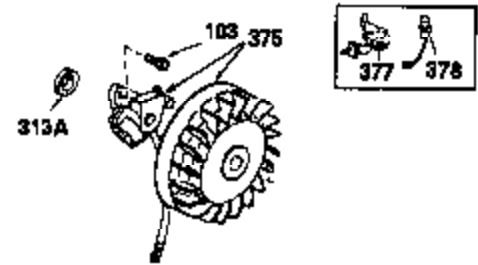

**ADD-ON ALTERNATOR
AC LIGHTING OR DC CHARGING**