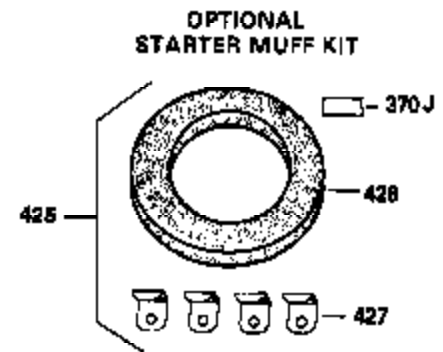

**OPTIONAL
STARTER MUFF KIT**
730571
Can be used on H50-60 with
stamped steel starter.