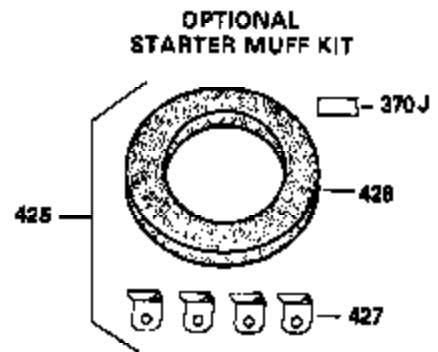

Ref #	Part Number	Qty	Description
327	35392	1	Starter Plug
340	34159	1	Fuel Tank Bracket
341	34158	1	Fuel Tank Bracket
342	650561	1	Screw, 1/4-20 x 5/8"
370A	550223	1	Name Decal
370C	33962	1	Throttle Decal
380	632257	1	Carburetor (Incl. 184)
390	590666	1	Rewind Starter
400	33235A	1	* Gasket Set (Incl. items marked PK i n notes) Incl. part #'s 27272A (2), 27896A (2), 27913A (1), 27915A (2), 28938C (1), 29673 (1), 30684 (1), 31688A (1), 33355A (1), 35865 (1)
420	730225	1	SAE 30 4-Cycle Engine Oil (Quart)
453	29538	1	Engine Mounting Base
454	650542	4	Screw, 5/16-18 x 3/4"

OPTIONAL SPARK ARREST MUFFLER

Engine Parts List #2

Ref #	Part Number	Qty	Description
62	650760	1	Screw, 8-32 x 3/8"
172	28425	1	Valve Cover
228	650826	1	Stud, 1/4-20 x 6.20"
229	650825	1	Nut & LockWasher, 1/4-20
235	30675	1	Air Cleaner Elbow Fitting
262	29747B	2	Screw, Torx T-40, 5/16-24 x 21/32"
275	29633	1	Muffler
291	29774	1	Fuel Line (1.56")
295	32961	1	Fuel Shut-Off Valve
306	33590	1	"O" Ring
370B	35274	1	Instruction Decal
370	34346	1	Instruction Decal
370D	34704	1	Instruction Decal

**ADD-ON ALTERNATOR
AC LIGHTING OR DC CHARGING**

**OPTIONAL
STARTER MUFF KIT**
730571
Can be used on H50-60 with
stamped steel starter.

SOLID STATE

Ref #	Part Number	Qty	Description
90	611084	1	Flywheel
100	34443A	1	Solid State Ignition
101	27276	1	Spark Plug Cover
102	650872	2	Solid State Mounting Stud
103	650814	2	Screw, Torx T-15, 10-24 x 1"
172	28425	1	Valve Cover
173	32447	1	Breather Tube
228	650826	1	Stud, 1/4-20 x 6.20"
229	650825	1	Nut & LockWasher, 1/4-20
232	0	2	Pop Rivet (Purchase Locally)
235	30675	1	Air Cleaner Elbow Fitting
239	27272A	1	* Air Cleaner Gasket
239A	34698A	1	* Air Cleaner Gasket
245	34782	1	Air Filter
245A	34783	1	Air Cleaner Filter
251	650513	1	Wing Nut, 1/4-20
291	29774	1	Fuel Line (1.56")
306	33590	1	"O" Ring