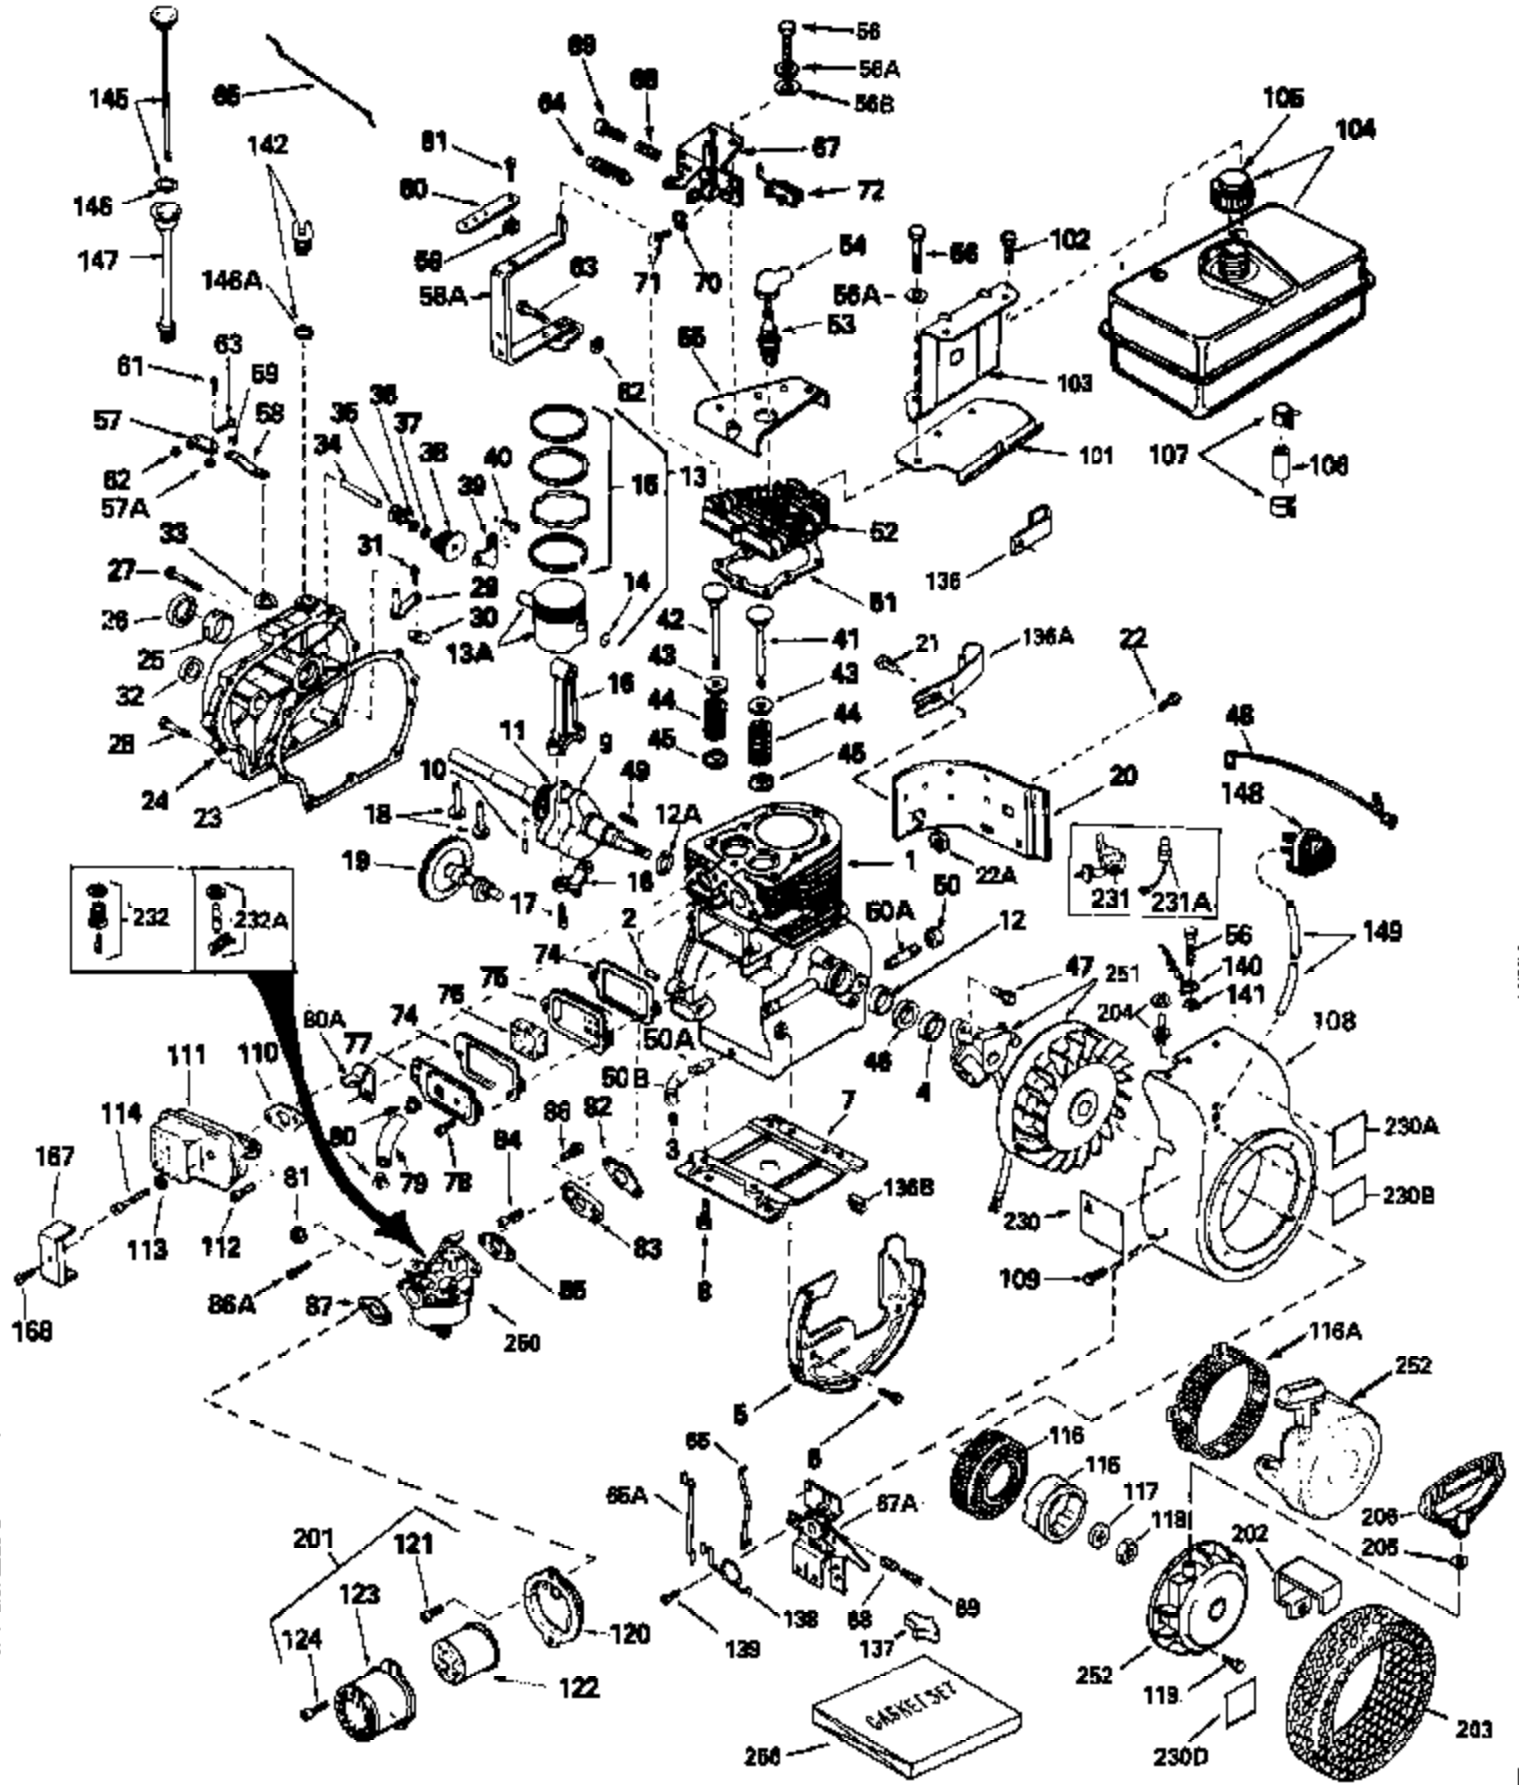

ILLUSTRATION SHOWS TYPICAL PARTS ONLY. ORDER BY PART NUMBER. PARTS NOT LISTED ARE SUPPLIED BY OEM.

Engine Parts List

Ref #	Part Number	Qty	Description
1	34919A		Cylinder (Incl. 2,3 & 4) (2-5/8" Bore)
2	27652		Pin, Dowel
3	27642		Pipe plug, 1/4-18
4	32630		Seal, Oil
5	29536		Blower Housing Baffle (Without electric starter knock out) (Use as required)
5	35256A		Blower Housing Baffle (With electric starter knockout) (As req.)(point ign.)
6	650561		Screw, 1/4-20 x 5/8"
7	29538		Base, Engine mounting
8	650542		Screw, 5/16-18 x 3/4"
9	34874		Crankshaft
10	29783		Pin, Crankshaft gear (Used on early p rod.)
11	27884		Gear, Crankshaft (Used on early produ ction) This gear is serviceable ONLY when it is pinned to the crankshaft.
13A	33312B		Piston & Pin Ass'y. (Std.)(2-5/8")(In cl.14)
13A	33313B		Piston & Pin Ass'y. (.010" OS) (Incl. 14)
13A	33314B		Piston & Pin Ass'y. (.020" OS) (Incl. 14)
13	34531		Piston, Pin & Ring Set (Std.) (2-5/8" Bore)
13	34532		Piston, Pin & Ring Set (.010" OS)
13	34533		Piston, Pin & Ring Set (.020" OS)
14	27888		Ring, Piston pin retaining
15	34854		Ring Set (Std.) (2-5/8" Bore)
15	34855		Ring Set (.010" OS)
15	34856		Ring Set (.020" OS)
16	31380C		Rod Assy., Connecting (Incl. 17)
17	650662C		Bolt, Connecting rod (Incl. 2 pieces)
18	34034		Lifter, Valve
20	30622A		Extension, Blower housing
21	650128		Screw, 10-24 x 1/2"
22	650561		Screw, 1/4-20 x 5/8" (Use as required)
22	30063		Screw, 1/4-20 x 1/2" (Use as required)
23	30684		Gasket Cylinder Cover
24	31303B		Cover, Cylinder (Incl. 26 & 34)
25	31546		Bushing, Crankshaft
26	28427		Seal, Oil
27	650488		Screw, 1/4-20 x 1-1/4"
28	650493		Screw, 1/4-20 x 1-3/4"
29	30699C		Rod Assy., Governor (Incl. 30 & 31)
30	30700		Yoke, Governor
31	650494		Screw, 6-40 x 5/16"
33	29642		Ring, Retaining
34	31845		Shaft, Mechanical governor
35	30588A		Spool, Governor
36	35479		Washer, Flat
37	29193		Ring, Retaining
38	30591		Gear Assy., Governor
39	31843A		Bracket, Governor gear
40	650836		Screw, 10-24 x 1/2"
41	32783		Intake Valve (Std.)
41	32784		Intake Valve (1/32" OS)
42	27878A		Exhaust Valve (Std.)
42	27880A		Exhaust Valve (1/32" OS)
43	27882		Cap, Upper valve spring
44	27881		Spring, valve
45	32581		Cap, Lower valve spring