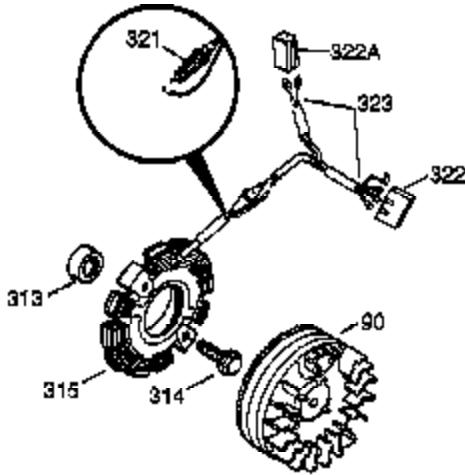

## Engine Parts List #1

Ref #	Part Number	Qty	Description
341	34158	1	Fuel Tank Bracket
342	650561	1	Screw, 1/4-20 x 5/8"
355	590701	1	Starter Handle
370	36261	1	Instruction Decal
370B	35274	1	Instruction Decal
380	632230	1	Carburetor (Incl. 184)
390	590688	1	Rewind Starter (Note: This engine could have been built with 590694 starter. Refer to the design of the air intake louvers for part identification. Individual starter parts do not interchange.)
400	36447	1	* Gasket Set (Incl. items marked PK i n notes) Incl. part #'s 26756 (1), 27272A (1), 27896A (2), 27915A (1), 29673 (1), 30684 (1), 31688A (1), 33629 (1), 34912 (1), 35865 (1), 36445 (1)
420	730225	1	SAE 30 4-Cycle Engine Oil (Quart)
453	29538	1	Engine Mounting Base
454	650542	4	Screw, 5/16-18 x 3/4"

Ref #	Part Number	Qty	Description
172	28425	1	Valve Cover
262	29747B	2	Screw, Torx T-40, 5/16-24 x 21/32"
269	35865	1	* Exhaust Manifold Gasket
277A	30196	1	Screw, 5/16-18 x 3/4"

730571  
 Can be used on H60-60 with stamped steel starter.