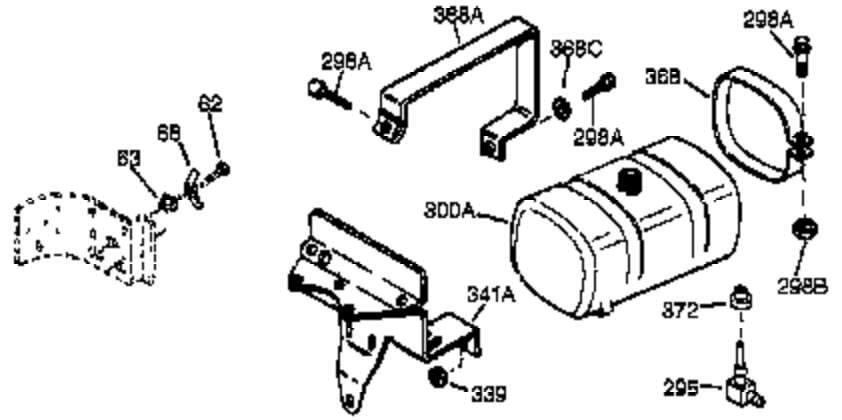

Ref #	Part Number	Qty	Description
172	28425	1	Valve Cover
262	29747B	2	Screw, Torx T-40, 5/16-24 x 21/32"
269	35865	1	* Exhaust Manifold Gasket
277A	30196	1	Screw, 5/16-18 x 3/4"