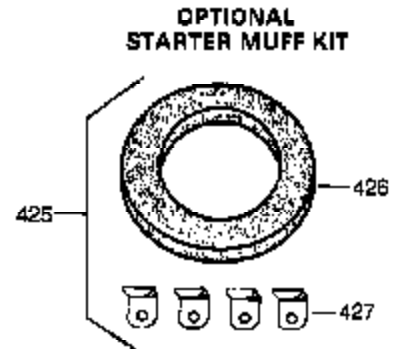

Ref #	Part Number	Qty	Description
172	28425	1	Valve Cover
262	29747B	2	Screw, Torx T-40, 5/16-24 x 21/32"
269	35865	1	* Exhaust Manifold Gasket
277A	30196	1	Screw, 5/16-18 x 3/4"

730571  
 Can be used on H60-60 with stamped steel starter.