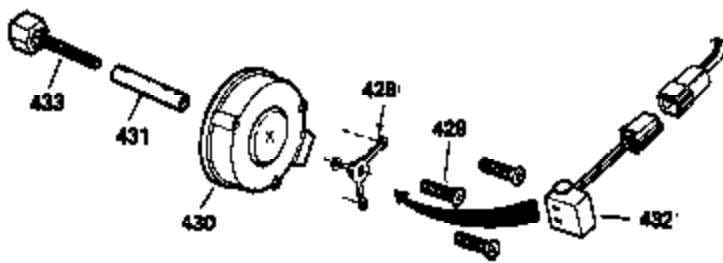

**ADD-ON ALTERNATOR
AC LIGHTING OR DC CHARGING**