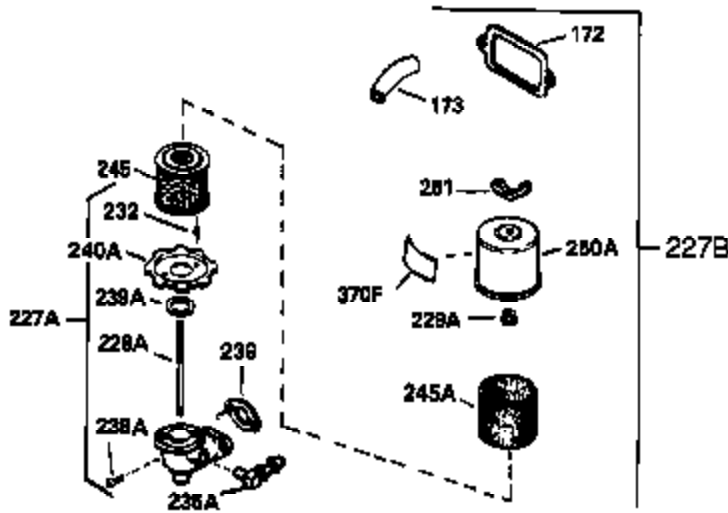

Ref #	Part Number	Qty	Description
380	632230	1	Carburetor (Incl. 184)
390	590449	1	Rewind Starter
400	33235A	1	* Gasket Set (Incl. items marked PK i n notes) Incl. part #'s 27272A (2), 27896A (2), 27913A (1), 27915A (2), 28938C (1), 29673 (1), 30684 (1), 31688A (1), 33355A (1), 35865 (1)
420	730225	1	SAE 30 4-Cycle Engine Oil (Quart)
453	29538	1	Engine Mounting Base
454	650542	4	Screw, 5/16-18 x 3/4"

## Engine Parts List #2

Ref #	Part Number	Qty	Description
94	33450	1	Lock Nut, 10-32
95	30886A	1	Extension Spring
96	30845A	1	R.P.M. Adjusting Bolt
110	35234	1	Ground Wire
172	28425	1	Valve Cover
242	31691	1	Air Cleaner Bracket
262	29747B	2	Screw, Torx T-40, 5/16-24 x 21/32"
269	35865	1	* Exhaust Manifold Gasket
275	32401	1	Muffler
277A	30196	1	Screw, 5/16-18 x 3/4"
277	650694A	1	Screw, 5/16-18 x 2"
279B	26073	1	Washer
284	34174	1	Muffler Deflector
291	30962	1	Fuel Line
295	32961	1	Fuel Shut-Off Valve
370	34346	1	Instruction Decal