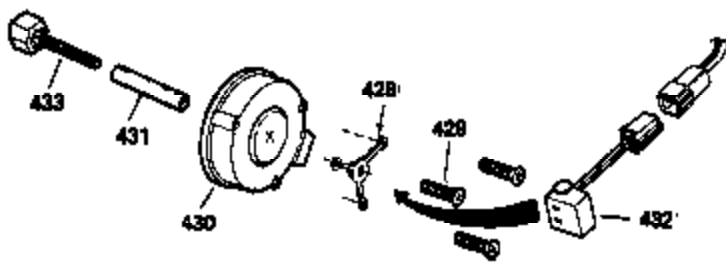

OPTIONAL SPARK ARREST MUFFLER

Ref #	Part Number	Qty	Description
172	28425	1	Valve Cover
242	31691	1	Air Cleaner Bracket
262	29747B	2	Screw, Torx T-40, 5/16-24 x 21/32"
269	35865	1	* Exhaust Manifold Gasket
275	32401	1	Muffler
277	650694A	1	Screw, 5/16-18 x 2"
277A	30196	1	Screw, 5/16-18 x 3/4"
279B	26073	1	Washer
291	30962	1	Fuel Line
370	34346	1	Instruction Decal

**ADD-ON ALTERNATOR
AC LIGHTING OR DC CHARGING**

730571
Can be used on H50-60 with
stamped steel starter.

SOLID STATE

Ref #	Part Number	Qty	Description
90	611084	1	Flywheel
100	34443A	1	Solid State Ignition
102	650872	2	Solid State Mounting Stud
103	650814	2	Screw, Torx T-15, 10-24 x 1"
172	28425	1	Valve Cover
173	35350	1	Breather Tube
239	27272A	1	* Air Cleaner Gasket
242	31691	1	Air Cleaner Bracket
245	30727	1	Air Cleaner Filter
269	35865	1	* Exhaust Manifold Gasket
277A	30196	1	Screw, 5/16-18 x 3/4"
279B	26073	1	Washer
291	30962	1	Fuel Line