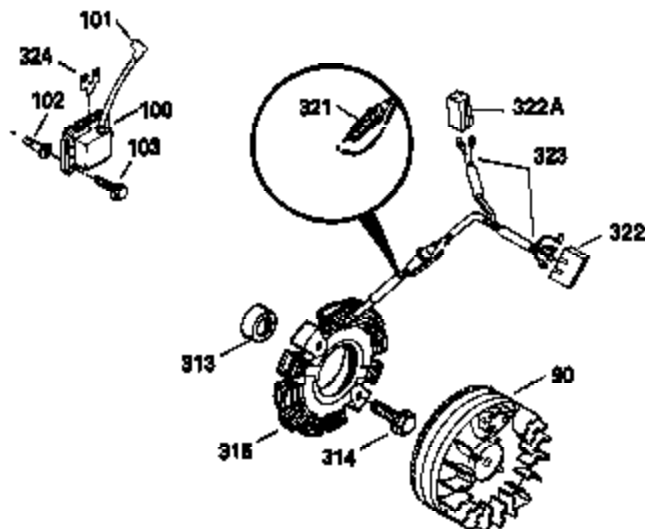

SOLID STATE