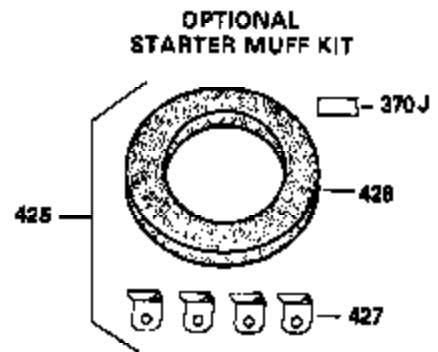

Ref #	Part Number	Qty	Description
308	35540	1	Fill Tube Clip
310	35555	1	Dipstick
325	29443	1	Wire Clip
340	34168	1	Fuel Tank Bracket
341	34167	1	Fuel Tank Bracket
342	30063	1	Screw, Torx T-30, 1/4-20 x 1/2"
370A	550223	1	Name Decal
380	632230	1	Carburetor (Incl. 184)
390	590420	1	Rewind Starter
400	33235A	1	* Gasket Set (Incl. items marked PK i n notes) Incl. part #'s 27272A (2), 27896A (2), 27913A (1), 27915A (2), 28938C (1), 29673 (1), 30684 (1), 31688A (1), 33355A (1), 35865 (1)
420	730225	1	SAE 30 4-Cycle Engine Oil (Quart)
453	29538	1	Engine Mounting Base
454	650542	4	Screw, 5/16-18 x 3/4"

OPTIONAL SPARK ARREST MUFFLER

Engine Parts List #2

Ref #	Part Number	Qty	Description
110	35187	1	Ground Wire
172	28425	1	Valve Cover
242	31708	1	Air Cleaner Bracket
262	29747B	2	Screw, Torx T-40, 5/16-24 x 21/32"
269	35865	1	* Exhaust Manifold Gasket
275	32401	1	Muffler
277	650694A	1	Screw, 5/16-18 x 2"
277A	30196	1	Screw, 5/16-18 x 3/4"
279B	26073	1	Washer
291	29774	1	Fuel Line
370	34346	1	Instruction Decal

**ADD-ON ALTERNATOR
AC LIGHTING OR DC CHARGING**

**OPTIONAL
STARTER MUFF KIT**
730571
Can be used on H50-60 with
stamped steel starter.

SOLID STATE

Ref #	Part Number	Qty	Description
90	611084	1	Flywheel
100	34443A	1	Solid State Ignition
101	610118	1	Spark Plug Cover
102	650872	2	Solid State Mounting Stud
103	650814	2	Screw, Torx T-15, 10-24 x 1"
172	28425	1	Valve Cover
173	32447	1	Breather Tube
239	27272A	1	* Air Cleaner Gasket
242	31708	1	Air Cleaner Bracket
245	31700	1	Air Cleaner Filter
269	35865	1	* Exhaust Manifold Gasket
277A	30196	1	Screw, 5/16-18 x 3/4"
279B	26073	1	Washer
291	29774	1	Fuel Line