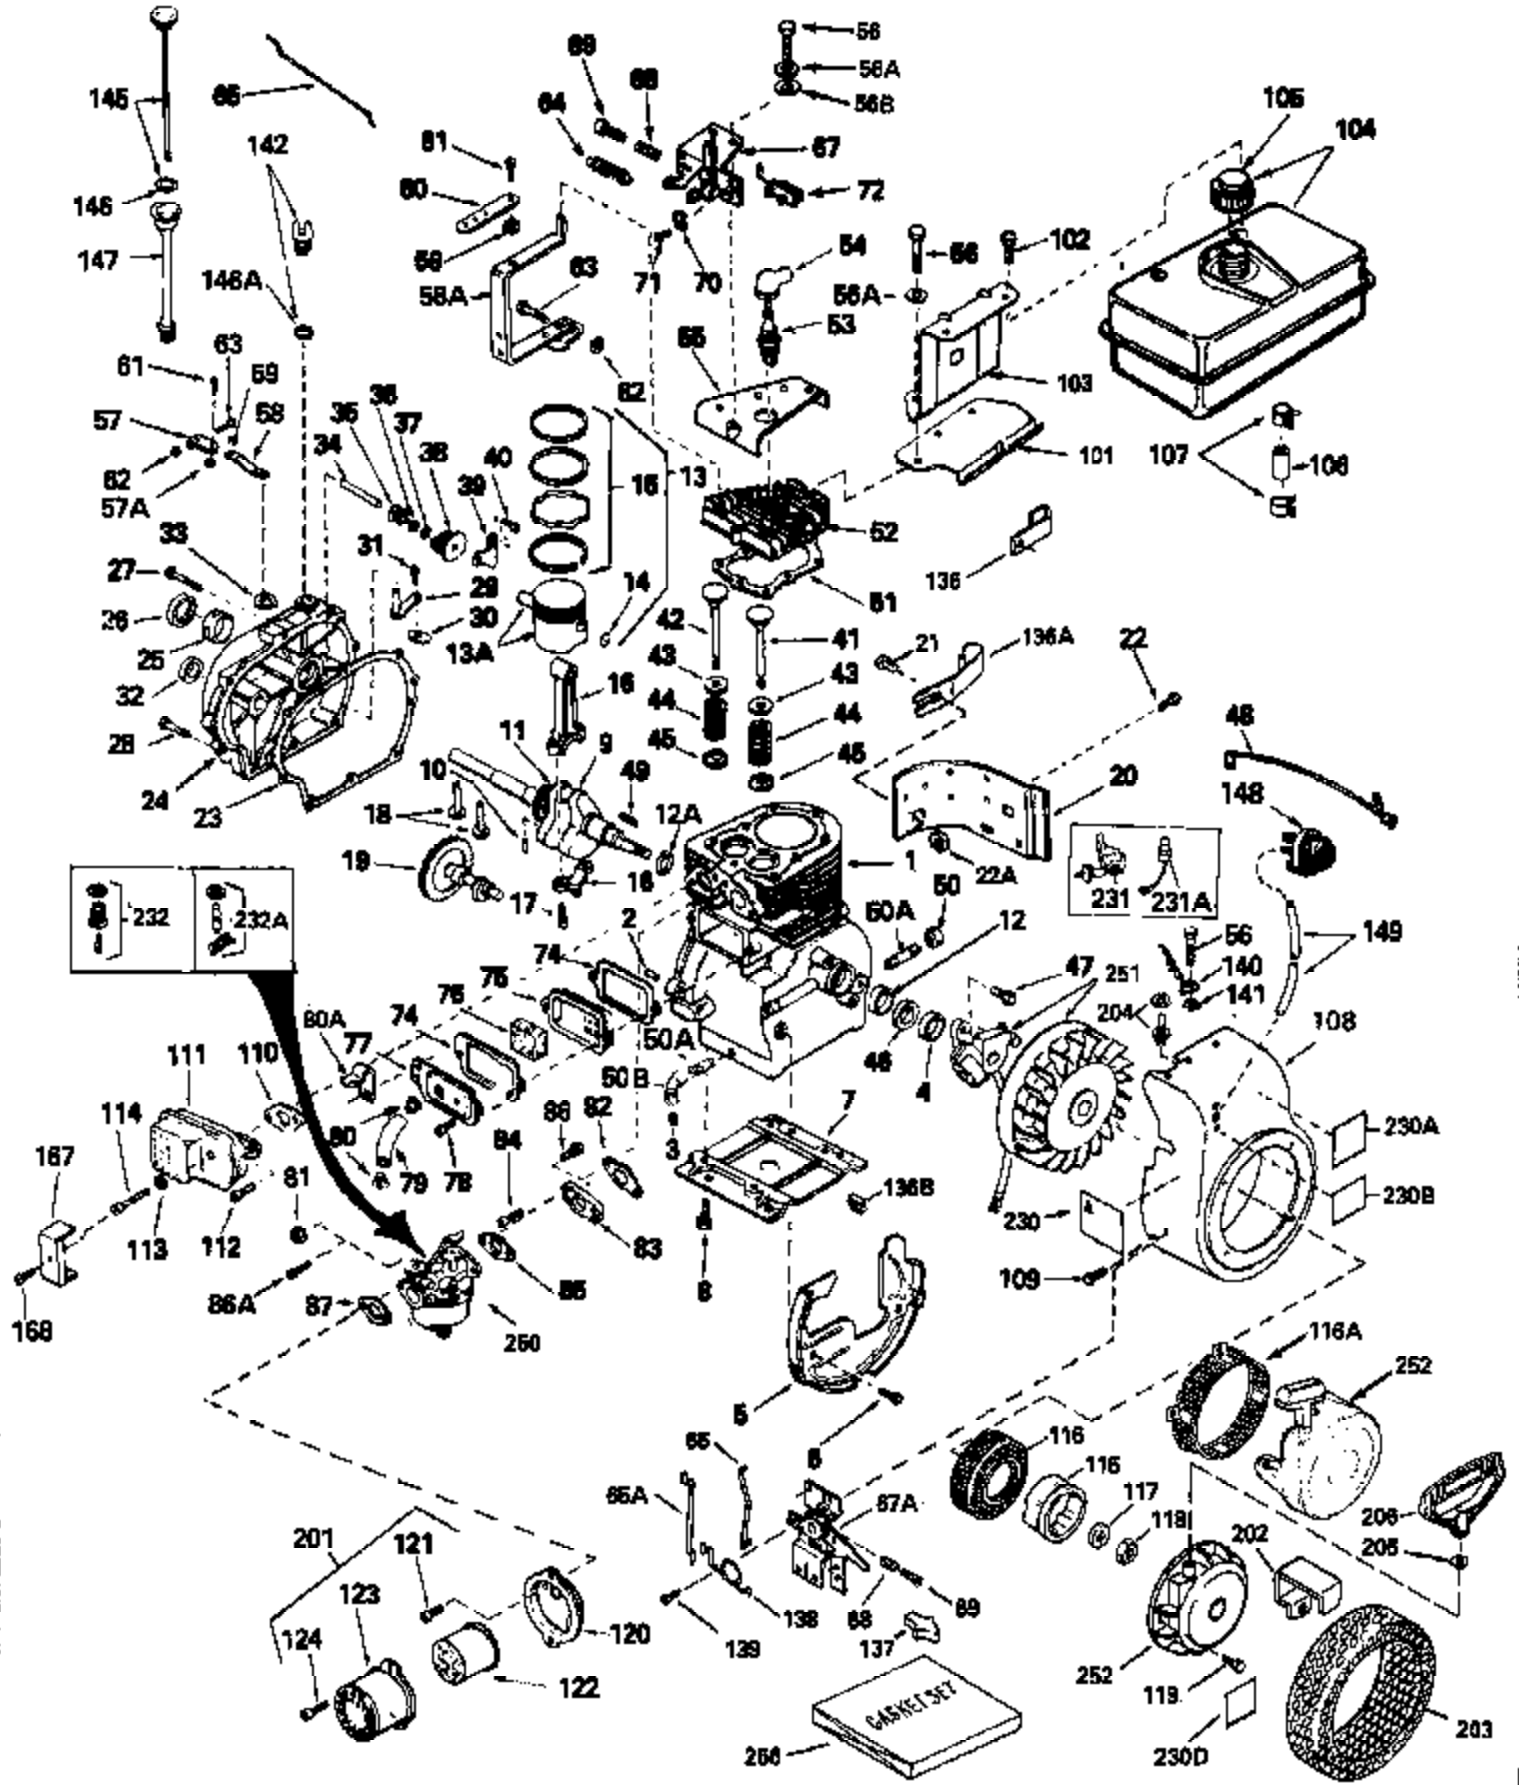

## Engine Parts List

Ref #	Part Number	Qty	Description
1	34919A		Cylinder (Incl. 2,3 & 4) (2-5/8" Bore )
2	27652		Pin, Dowel
3	27642		Pipe plug, 1/4-18
4	32630		Seal, Oil
5	29536		Blower Housing Baffle (Without electric starter knock out) (Use as required)
5	35256A		Blower Housing Baffle (With electric starter knockout) (As req.)(point ign.)
6	650561		Screw, 1/4-20 x 5/8"
7	29538		Base, Engine mounting
8	650542		Screw, 5/16-18 x 3/4"
9	34882		Crankshaft
10	29783		Pin, Crankshaft gear (Used on early p rod.)
11	27884		Gear, Crankshaft (Used on early produ ction) This gear is serviceable ONLY when it is pinned to the crankshaft.
13A	33312B		Piston & Pin Ass'y. (Std.)(2-5/8")(In cl.14)
13A	33313B		Piston & Pin Ass'y. (.010" OS) (Incl. 14)
13A	33314B		Piston & Pin Ass'y. (.020" OS) (Incl. 14)
13	34531		Piston, Pin & Ring Set (Std.) (2-5/8" Bore)
13	34532		Piston, Pin & Ring Set (.010" OS)
13	34533		Piston, Pin & Ring Set (.020" OS)
14	27888		Ring, Piston pin retaining
15	34854		Ring Set (Std.) (2-5/8" Bore)
15	34855		Ring Set (.010" OS)
15	34856		Ring Set (.020" OS)
16	31380C		Rod Assy., Connecting (Incl. 17)
17	650662C		Bolt, Connecting rod (Incl. 2 pieces)
18	34034		Lifter, Valve
20	30622A		Extension, Blower housing
21	650128		Screw, 10-24 x 1/2"
22	650561		Screw, 1/4-20 x 5/8" (Use as required )
22	30063		Screw, 1/4-20 x 1/2" (Use as required )
23	30684		Gasket Cylinder Cover
24	31303B		Cover, Cylinder (Incl. 26 & 34)
25	31546		Bushing, Crankshaft
26	28427		Seal, Oil
27	650488		Screw, 1/4-20 x 1-1/4"
28	650493		Screw, 1/4-20 x 1-3/4"
29	30699C		Rod Assy., Governor (Incl. 30 & 31)
30	30700		Yoke, Governor
31	650494		Screw, 6-40 x 5/16"
33	29642		Ring, Retaining
34	31845		Shaft, Mechanical governor
35	30588A		Spool, Governor
36	35479		Washer, Flat
37	29193		Ring, Retaining
38	30591		Gear Assy., Governor
39	31843A		Bracket, Governor gear
40	650836		Screw, 10-24 x 1/2"
41	32783		Intake Valve (Std.)
41	32784		Intake Valve (1/32" OS)
42	27878A		Exhaust Valve (Std.)
42	27880A		Exhaust Valve (1/32" OS)
43	27882		Cap, Upper valve spring
44	27881		Spring, valve
45	32581		Cap, Lower valve spring