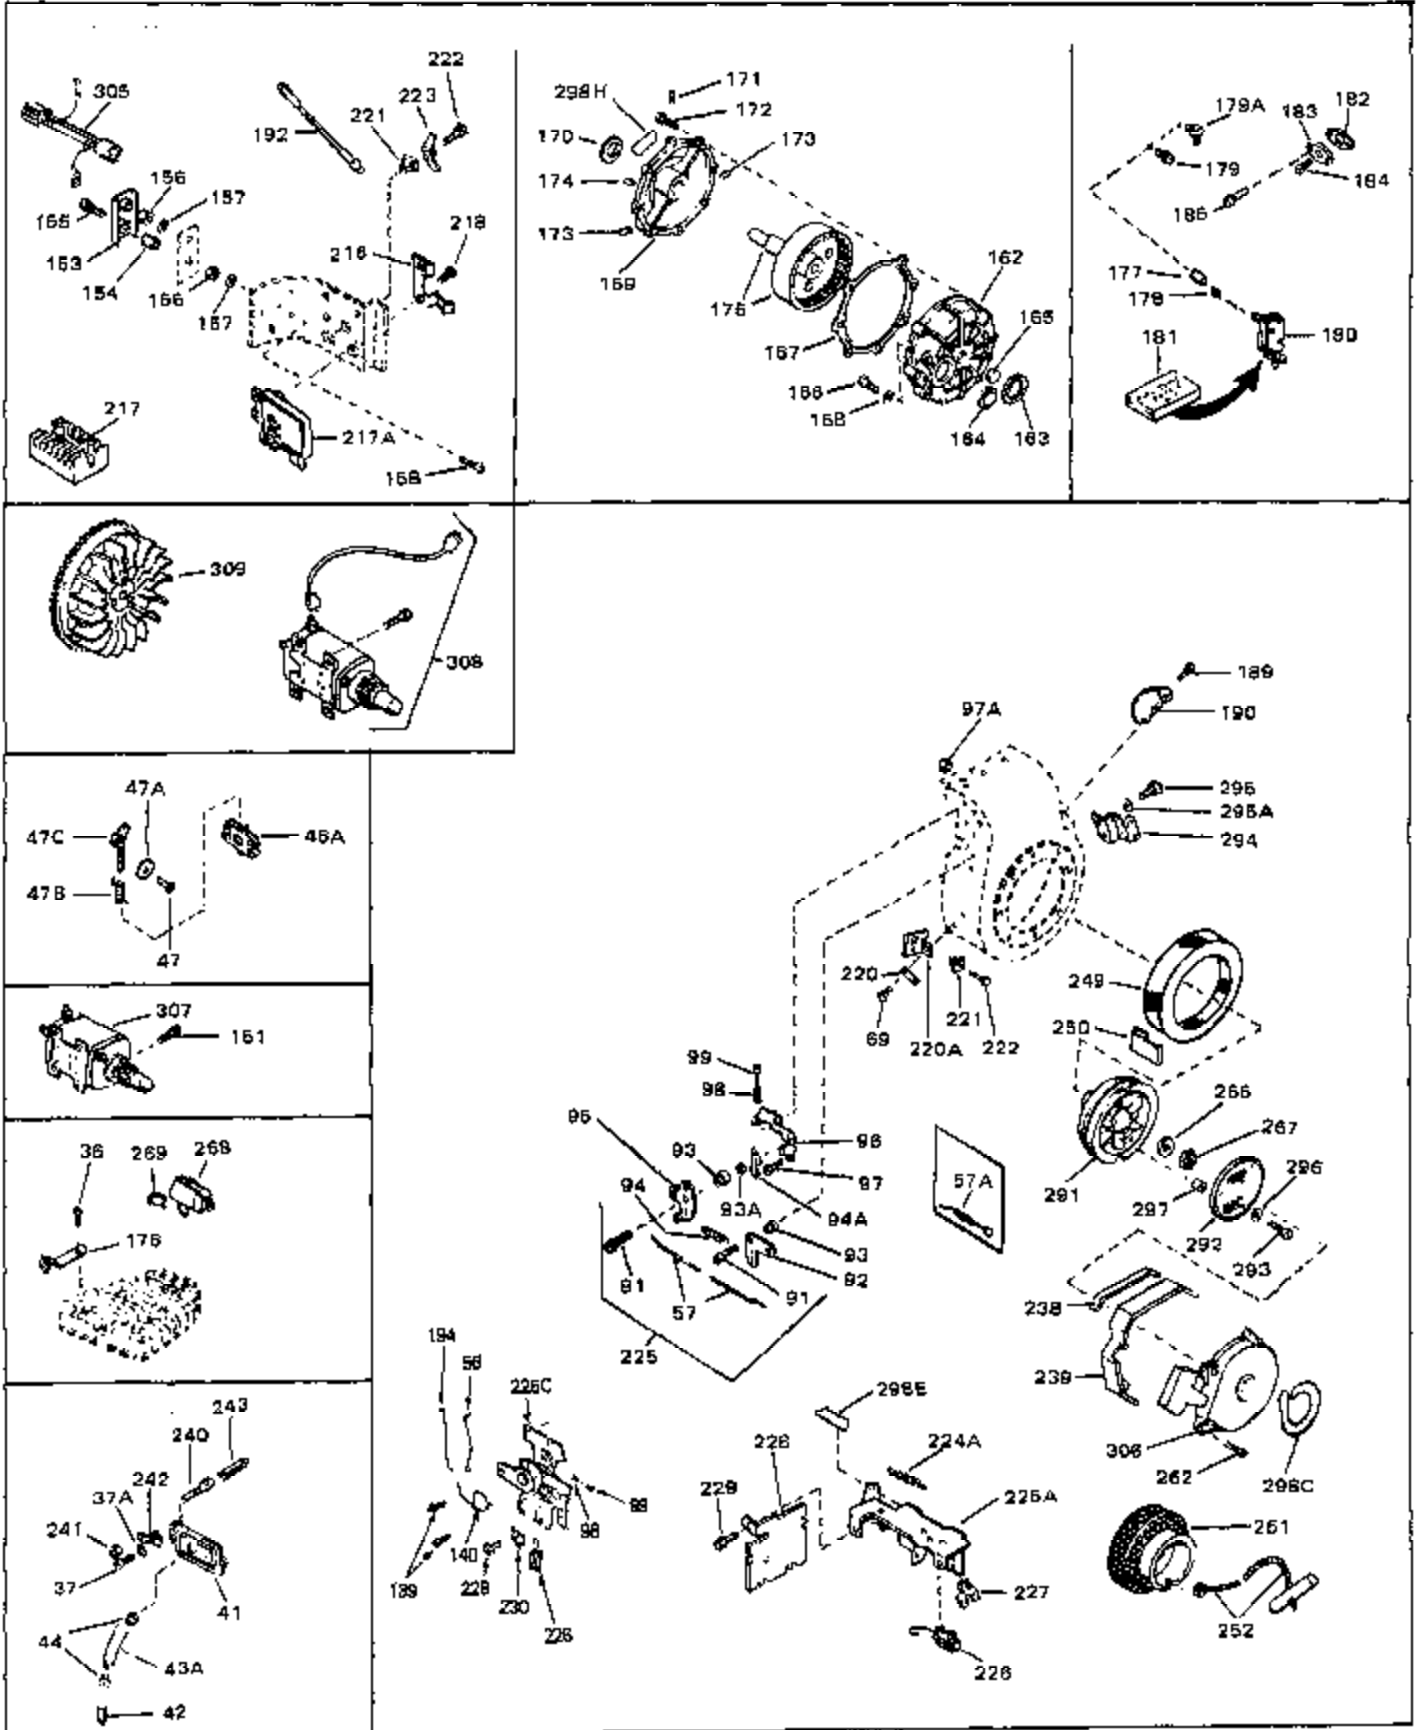

Ref #	Part Number	Qty	Description
36	650694A	0	Screw, Hex flange hd., 5/16-18 x 2
36	650695A	0	Screw, Hex flange hd., 5/16-18 x 2-1/4
36	650697A	0	Screw, Hex flange hd., 5/16-18 x 2-1/2
37	650128	0	Screw
37	650597	0	Screw, Hex washer hd., 10-24 x 5/8
37A	27261	0	Washer, Flat
41	28425	0	Cover, Valve chamber
56	31710	0	Link, Throttle
69	29747A	0	Screw
98	28569	0	Spring, Compression
98	31342	0	Spring, Compression
98	32924	0	Spring, Compression
99	650549	0	Screw
99	650688	0	Screw, Hex hd., 10-32 x 1-5/16" (Drilled
99	29500	0	Screw, Fil. hd. mach., Sems, 8-32 x 3/4
182	32683	0	Gasket, Fuel pump
183	32955	0	Cover, Fuel pump pad
184	9556	0	Plug, Oil drain (Sq. hd. pipe, 1/8-27)
185	30688	0	Screw, Hex hd. Sems, 1/4-20 x 1/2
225	730152	0	Control Assy., Speed
226	610973	0	Terminal Assy.
227	33177	0	Terminal
262	29716	0	Screw
266	650815	0	Washer, Belleville
267	8115	0	Nut, Hex
305	33018	0	Harness, Adapter
306	590420	0	Starter, Rewind
308	32386	0	Starter Motor Kit (110-120 Volt)
308	32901	0	Starter Motor Kit (110-120 Volt)
308	33328	0	Starter Motor Kit (110-120 Volt)
308	33328A	0	Starter Motor Kit (110-120 Volt)
308	33518	0	Starter Motor Kit (110-120 Volt)
308	33518A	0	Starter Motor Kit (110-120 Volt)
308	33518B	0	Starter Motor Kit (110-120 Volt)
309	30811A	0	Flywheel