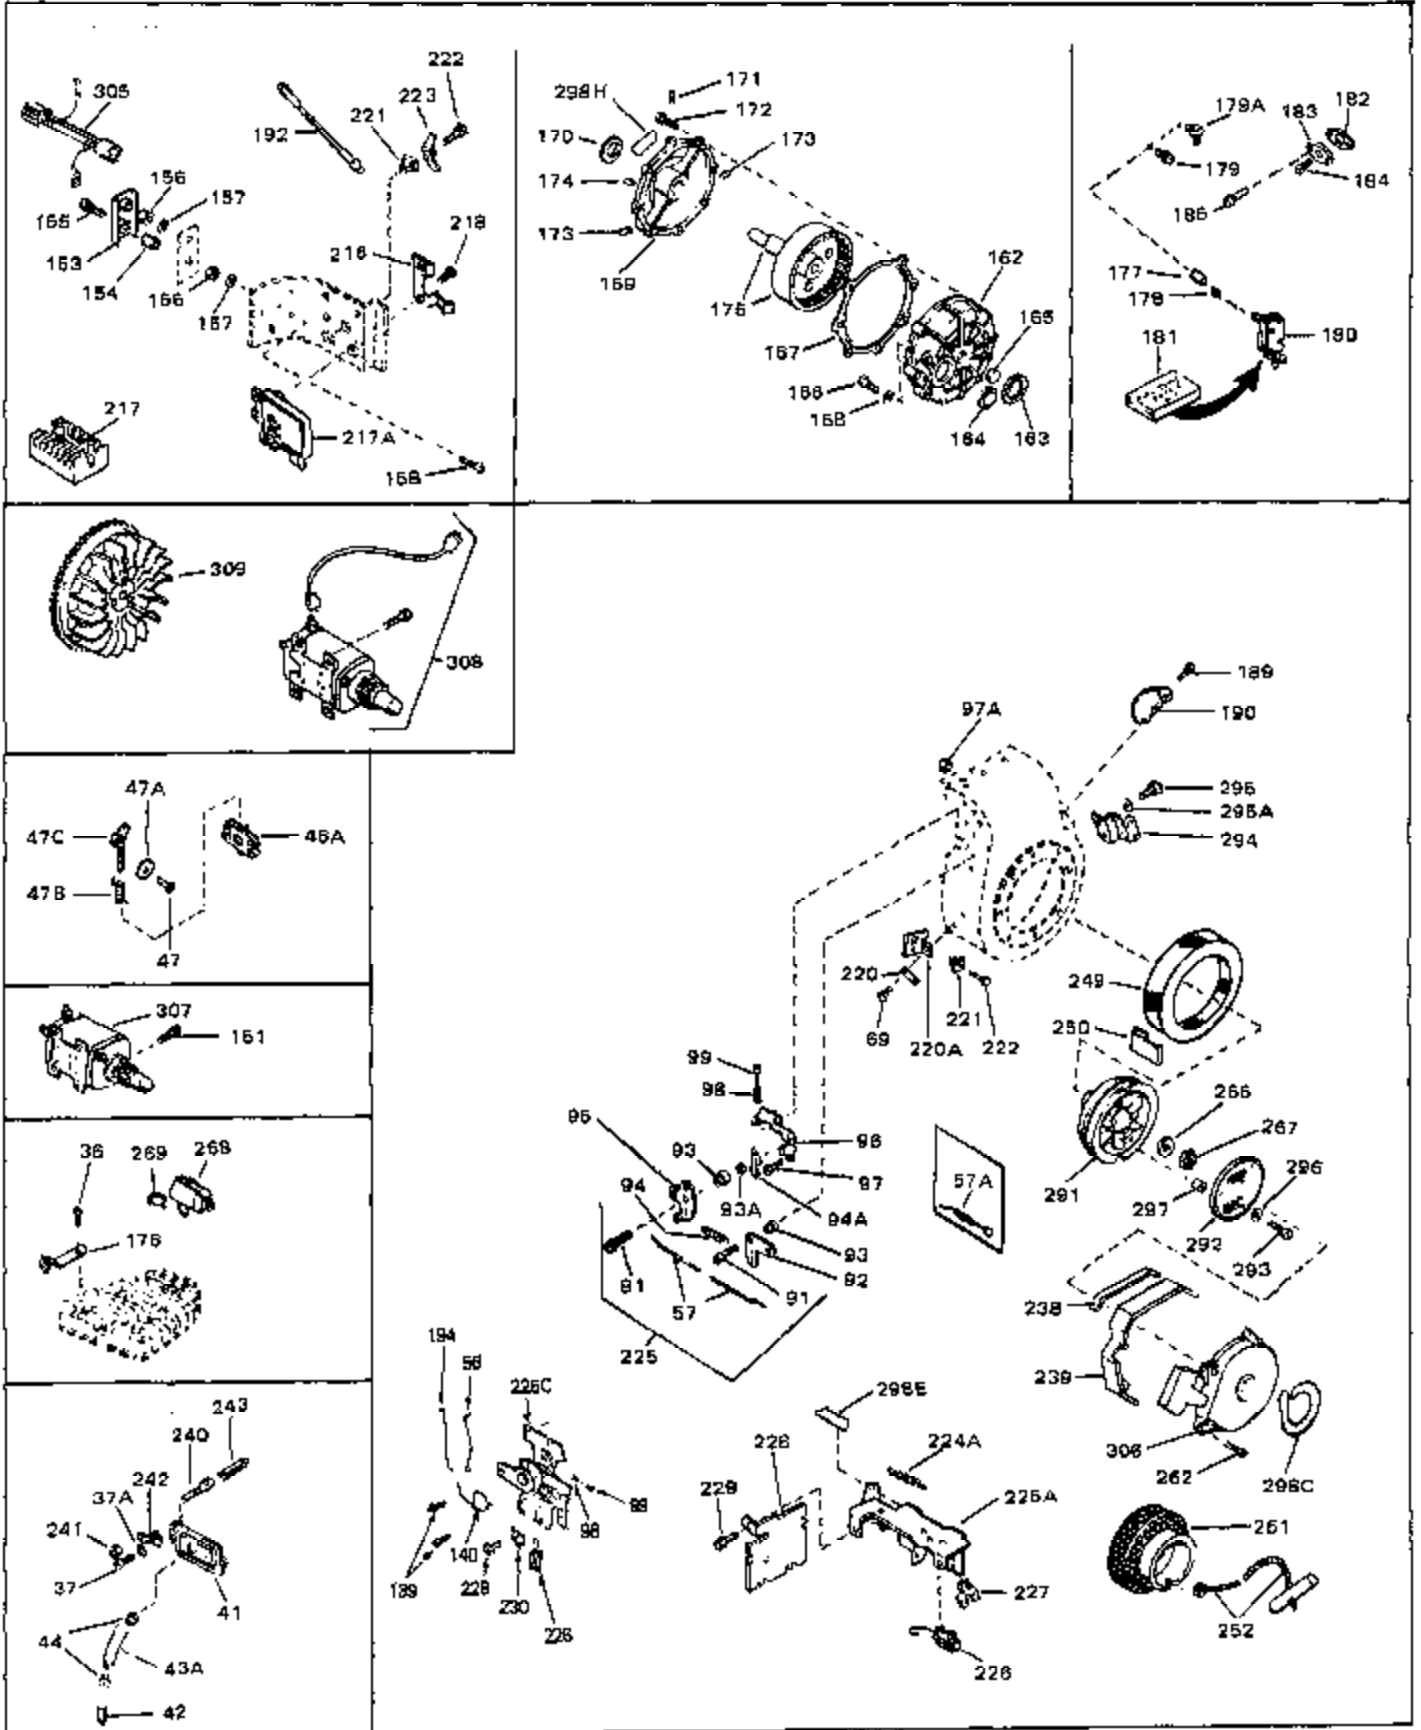

Ref #	Part Number	Qty	Description
36	650694A	0	Screw, Hex flange hd., 5/16-18 x 2
36	650695A	0	Screw, Hex flange hd., 5/16-18 x 2-1/4
36	650697A	0	Screw, Hex flange hd., 5/16-18 x 2-1/2
37	650128	0	Screw
37	650597	0	Screw, Hex washer hd., 10-24 x 5/8
37A	27261	0	Washer, Flat
41	28425	0	Cover, Valve chamber
56	31710	0	Link, Throttle
69	29747A	0	Screw
98	28569	0	Spring, Compression
98	31342	0	Spring, Compression
98	32924	0	Spring, Compression
99	29500	0	Screw, Fil. hd. mach., Sems, 8-32 x 3/4
99	650549	0	Screw
99	650688	0	Screw, Hex hd., 10-32 x 1-5/16" (Drilled
182	32683	0	Gasket, Fuel pump
183	32955	0	Cover, Fuel pump pad
184	9556	0	Plug, Oil drain (Sq. hd. pipe, 1/8-27)
185	30688	0	Screw, Hex hd. Sems, 1/4-20 x 1/2
225	730152	0	Control Assy., Speed
226	610973	0	Terminal Assy.
227	33177	0	Terminal
229	28942	0	Screw
230	27793	0	Clip, Conduit
262	29716	0	Screw
266	650815	0	Washer, Belleville
267	8115	0	Nut, Hex
305	33018	0	Harness, Adapter
306	590420	0	Starter, Rewind
308	32386	0	Starter Motor Kit (110-120 Volt)
308	32901	0	Starter Motor Kit (110-120 Volt)
308	33328	0	Starter Motor Kit (110-120 Volt)
308	33328A	0	Starter Motor Kit (110-120 Volt)
308	33518	0	Starter Motor Kit (110-120 Volt)
308	33518A	0	Starter Motor Kit (110-120 Volt)
308	33518B	0	Starter Motor Kit (110-120 Volt)
309	30811A	0	Flywheel