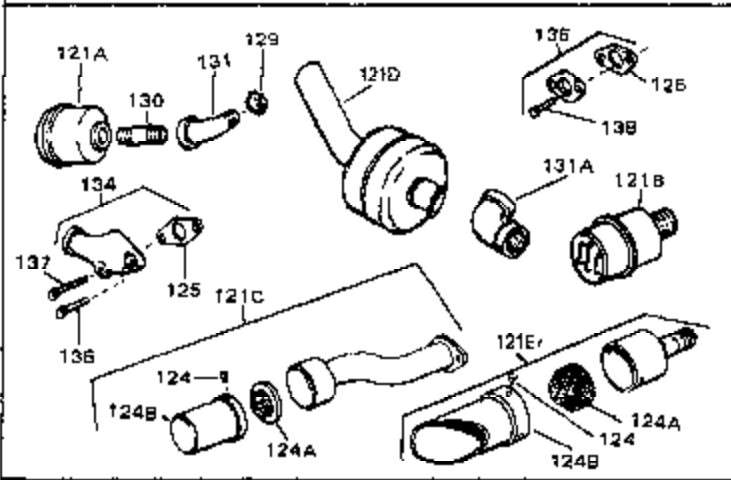

Engine Parts List #2

Ref #	Part Number	Qty	Description
35	26073	0	Washer, Connecting rod bolt
35	650570	0	Washer, Flat
35	650691	0	Washer, Flat
36	650694A	0	Screw, Hex flange hd., 5/16-18 x 2
36	650695A	0	Screw, Hex flange hd., 5/16-18 x 2-1/4
36	650697A	0	Screw, Hex flange hd., 5/16-18 x 2-1/2
38	27896	0	Gasket, Breather cover
43	27627	0	Tube, Breather
81	28820	0	Screw
81	30196	0	Screw
81	650521	0	Screw
82	27272	0	Gasket, Air cleaner
86A	34697	0	Elbow, Air cleaner
89A	730128	0	Cleaner Assy., Air
111A	31694	0	Bracket, Fuel tank
113	650561	0	Screw
117B	33053	0	Valve, Fuel strainer & shut-off
121E	391026	0	Muffler
124	650578	0	Screw
124A	33171	0	Screen, Muffler
124B	33185	0	Cover & Tube, Muffler
125	27930	0	Gasket, Exhaust
129	28443	0	Nut, Conduit (1/8" thick)
129	32862	0	Nut, Conduit (1/4" thick)
130	32454	0	Nipple, Exhaust pipe (1-3/8")
131A	32394	0	Elbow, Exhaust (90')
134	31288	0	Muffler Adapter Kit
135	730130	0	Muffler Adapter Kit
136	6021A	0	Screw, Hex flange hd., 5/16-18 x 1-1/2
137	650697A	0	Screw, Hex flange hd., 5/16-18 x 2-1/2
138	30196	0	Screw
201B	31697	0	Strap, Fuel tank
202	29212	0	Screw
203	6202	0	Screw
210	29752	0	Nut
233	34819	0	Elbow Assy., Air cleaner
234	730561	0	Air Cleaner Kit, Dual Element upright,
273	650687	0	Screw, Pan hd. self-tap, 10-32 x 5/16