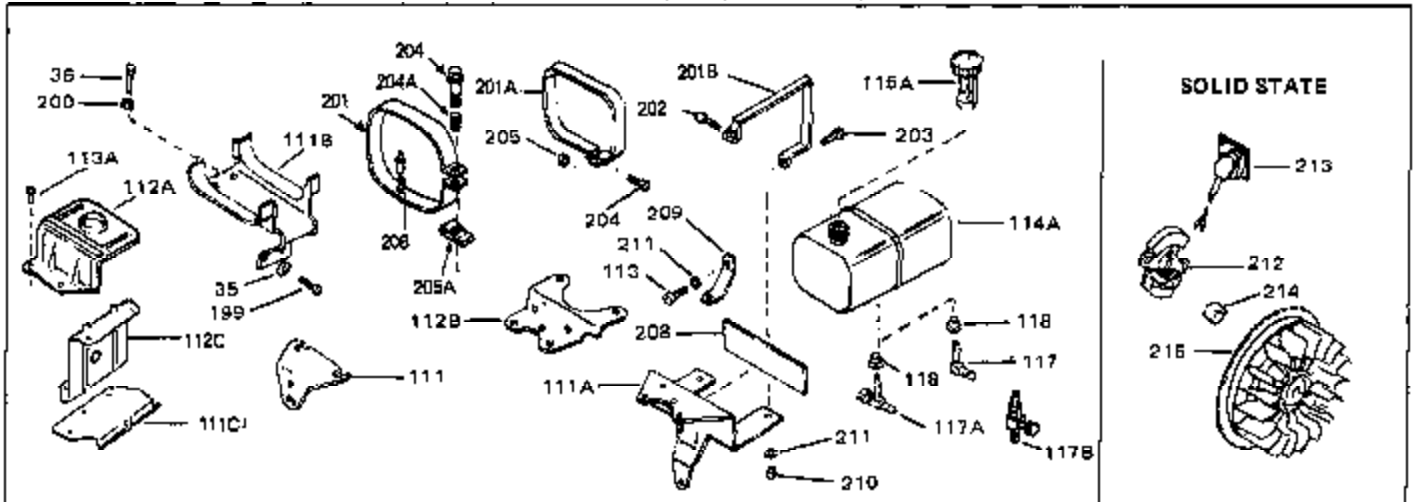

Engine Parts List #2

Ref #	Part Number	Qty	Description
35	26073	0	Washer, Connecting rod bolt
35	650570	0	Washer, Flat
35	650691	0	Washer, Flat
36	650694A	0	Screw, Hex flange hd., 5/16-18 x 2
36	650695A	0	Screw, Hex flange hd., 5/16-18 x 2-1/4
36	650697A	0	Screw, Hex flange hd., 5/16-18 x 2-1/2
38	27896	0	Gasket, Breather cover
43	27627	0	Tube, Breather
81	28820	0	Screw
81	30196	0	Screw
81	650521	0	Screw
82	27272	0	Gasket, Air cleaner
86A	34697	0	Elbow, Air cleaner
89A	730128	0	Cleaner Assy., Air
111A	31694	0	Bracket, Fuel tank
113	650561	0	Screw
117B	33053	0	Valve, Fuel strainer & shut-off
121E	391026	0	Muffler
124	650578	0	Screw
124A	33171	0	Screen, Muffler
124B	33185	0	Cover & Tube, Muffler
125	27930	0	Gasket, Exhaust
129	28443	0	Nut, Conduit (1/8" thick)
129	32862	0	Nut, Conduit (1/4" thick)
130	32454	0	Nipple, Exhaust pipe (1-3/8")
131A	32394	0	Elbow, Exhaust (90')
134	31288	0	Muffler Adapter Kit
135	730130	0	Muffler Adapter Kit
136	6021A	0	Screw, Hex flange hd., 5/16-18 x 1-1/2
137	650697A	0	Screw, Hex flange hd., 5/16-18 x 2-1/2
138	30196	0	Screw
201B	31697	0	Strap, Fuel tank
202	29212	0	Screw
203	6202	0	Screw
210	29752	0	Nut
233	34819	0	Elbow Assy., Air cleaner
234	730561	0	Air Cleaner Kit, Dual Element upright,
273	650687	0	Screw, Pan hd. self-tap, 10-32 x 5/16