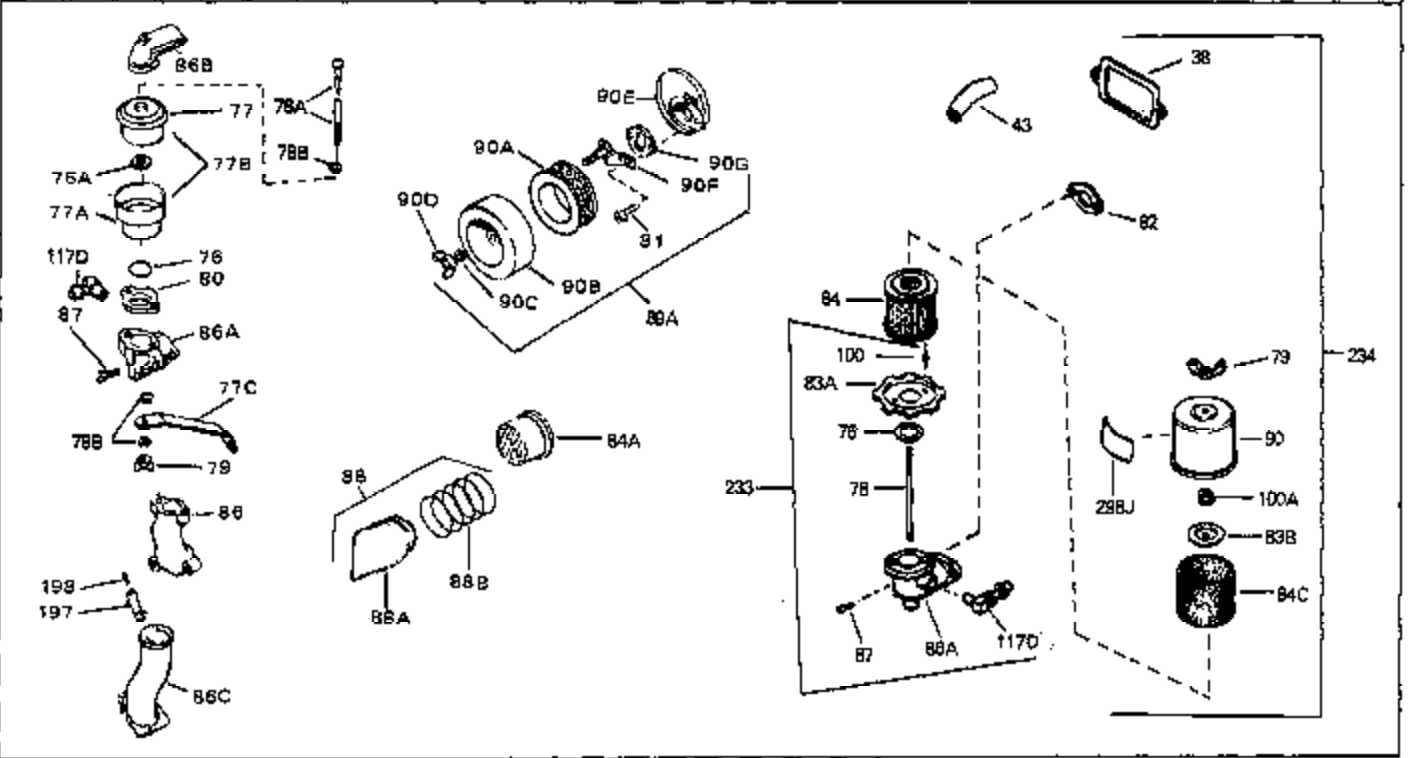

Engine Parts List #2

Ref #	Part Number	Qty	Description
35	26073	0	Washer, Connecting rod bolt
35	650570	0	Washer, Flat
35	650691	0	Washer, Flat
36	650694A	0	Screw, Hex flange hd., 5/16-18 x 2
36	650695A	0	Screw, Hex flange hd., 5/16-18 x 2-1/4
36	650697A	0	Screw, Hex flange hd., 5/16-18 x 2-1/2
38	27896	0	Gasket, Breather cover
43	27627	0	Tube, Breather
81	28820	0	Screw
81	30196	0	Screw
81	650521	0	Screw
82	27272	0	Gasket, Air cleaner
86A	34697	0	Elbow, Air cleaner
89A	730128	0	Cleaner Assy., Air
111A	31694	0	Bracket, Fuel tank
113	650561	0	Screw
117B	33053	0	Valve, Fuel strainer & shut-off
121E	391026	0	Muffler
124	650578	0	Screw
124A	33171	0	Screen, Muffler
124B	33185	0	Cover & Tube, Muffler
125	27930	0	Gasket, Exhaust
129	28443	0	Nut, Conduit (1/8" thick)
129	32862	0	Nut, Conduit (1/4" thick)
130	32454	0	Nipple, Exhaust pipe (1-3/8")
131A	32394	0	Elbow, Exhaust (90')
134	31288	0	Muffler Adapter Kit
135	730130	0	Muffler Adapter Kit
136	6021A	0	Screw, Hex flange hd., 5/16-18 x 1-1/2
137	650697A	0	Screw, Hex flange hd., 5/16-18 x 2-1/2
138	30196	0	Screw
201B	31697	0	Strap, Fuel tank
202	29212	0	Screw
203	6202	0	Screw
210	29752	0	Nut
233	34819	0	Elbow Assy., Air cleaner
234	730561	0	Air Cleaner Kit, Dual Element upright,
273	650687	0	Screw, Pan hd. self-tap, 10-32 x 5/16