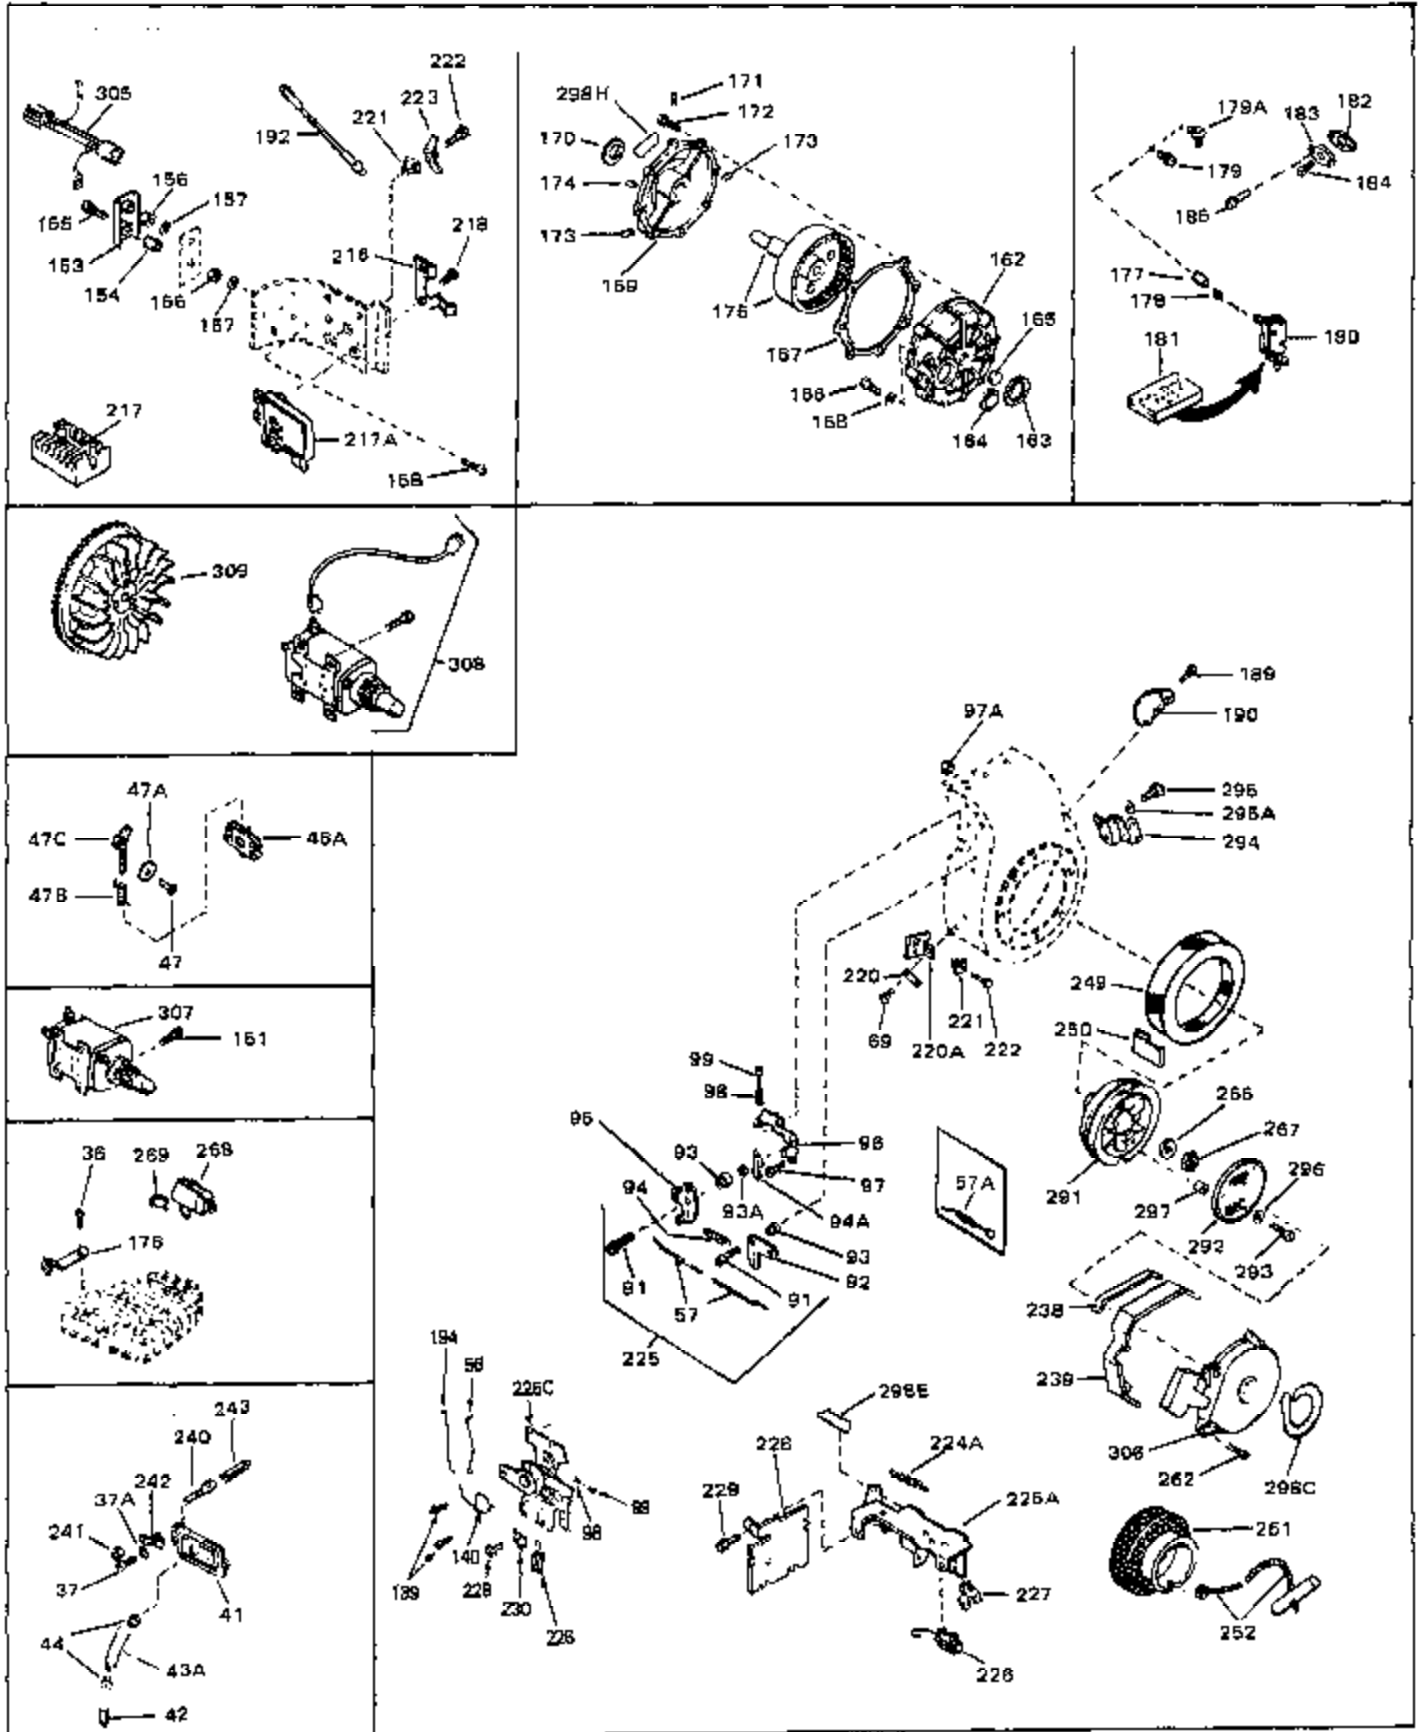

Ref #	Part Number	Qty	Description
36	650694A	0	Screw, Hex flange hd., 5/16-18 x 2
36	650695A	0	Screw, Hex flange hd., 5/16-18 x 2-1/4
36	650697A	0	Screw, Hex flange hd., 5/16-18 x 2-1/2
37	650128	0	Screw
37	650597	0	Screw, Hex washer hd., 10-24 x 5/8
37A	27261	0	Washer, Flat
41	28425	0	Cover, Valve chamber
56	32327	0	Link, Throttle
69	29747A	0	Screw
98	32924	0	Spring, Compression
98	28569	0	Spring, Compression
98	31342	0	Spring, Compression
99	29500	0	Screw, Fil. hd. mach., Sems, 8-32 x 3/4
99	650549	0	Screw
99	650688	0	Screw, Hex hd., 10-32 x 1-5/16" (Drilled
182	32683	0	Gasket, Fuel pump
183	32955	0	Cover, Fuel pump pad
184	9556	0	Plug, Oil drain (Sq. hd. pipe, 1/8-27)
185	30688	0	Screw, Hex hd. Sems, 1/4-20 x 1/2
223	33356	0	Terminal, Ground
225	730152	0	Control Assy., Speed
227	33177	0	Terminal
240	30845A	0	Bolt, Governor adjusting
241	33450	0	Nut, Lock
243	30886A	0	Spring, Governor bolt
262	29716	0	Screw
266	650815	0	Washer, Belleville
267	8115	0	Nut, Hex
305	33018	0	Harness, Adapter
306	590420	0	Starter, Rewind
308	32386	0	Starter Motor Kit (110-120 Volt)
308	32901	0	Starter Motor Kit (110-120 Volt)
308	33328	0	Starter Motor Kit (110-120 Volt)
308	33328A	0	Starter Motor Kit (110-120 Volt)
308	33518	0	Starter Motor Kit (110-120 Volt)
308	33518A	0	Starter Motor Kit (110-120 Volt)
308	33518B	0	Starter Motor Kit (110-120 Volt)
309	30811A	0	Flywheel