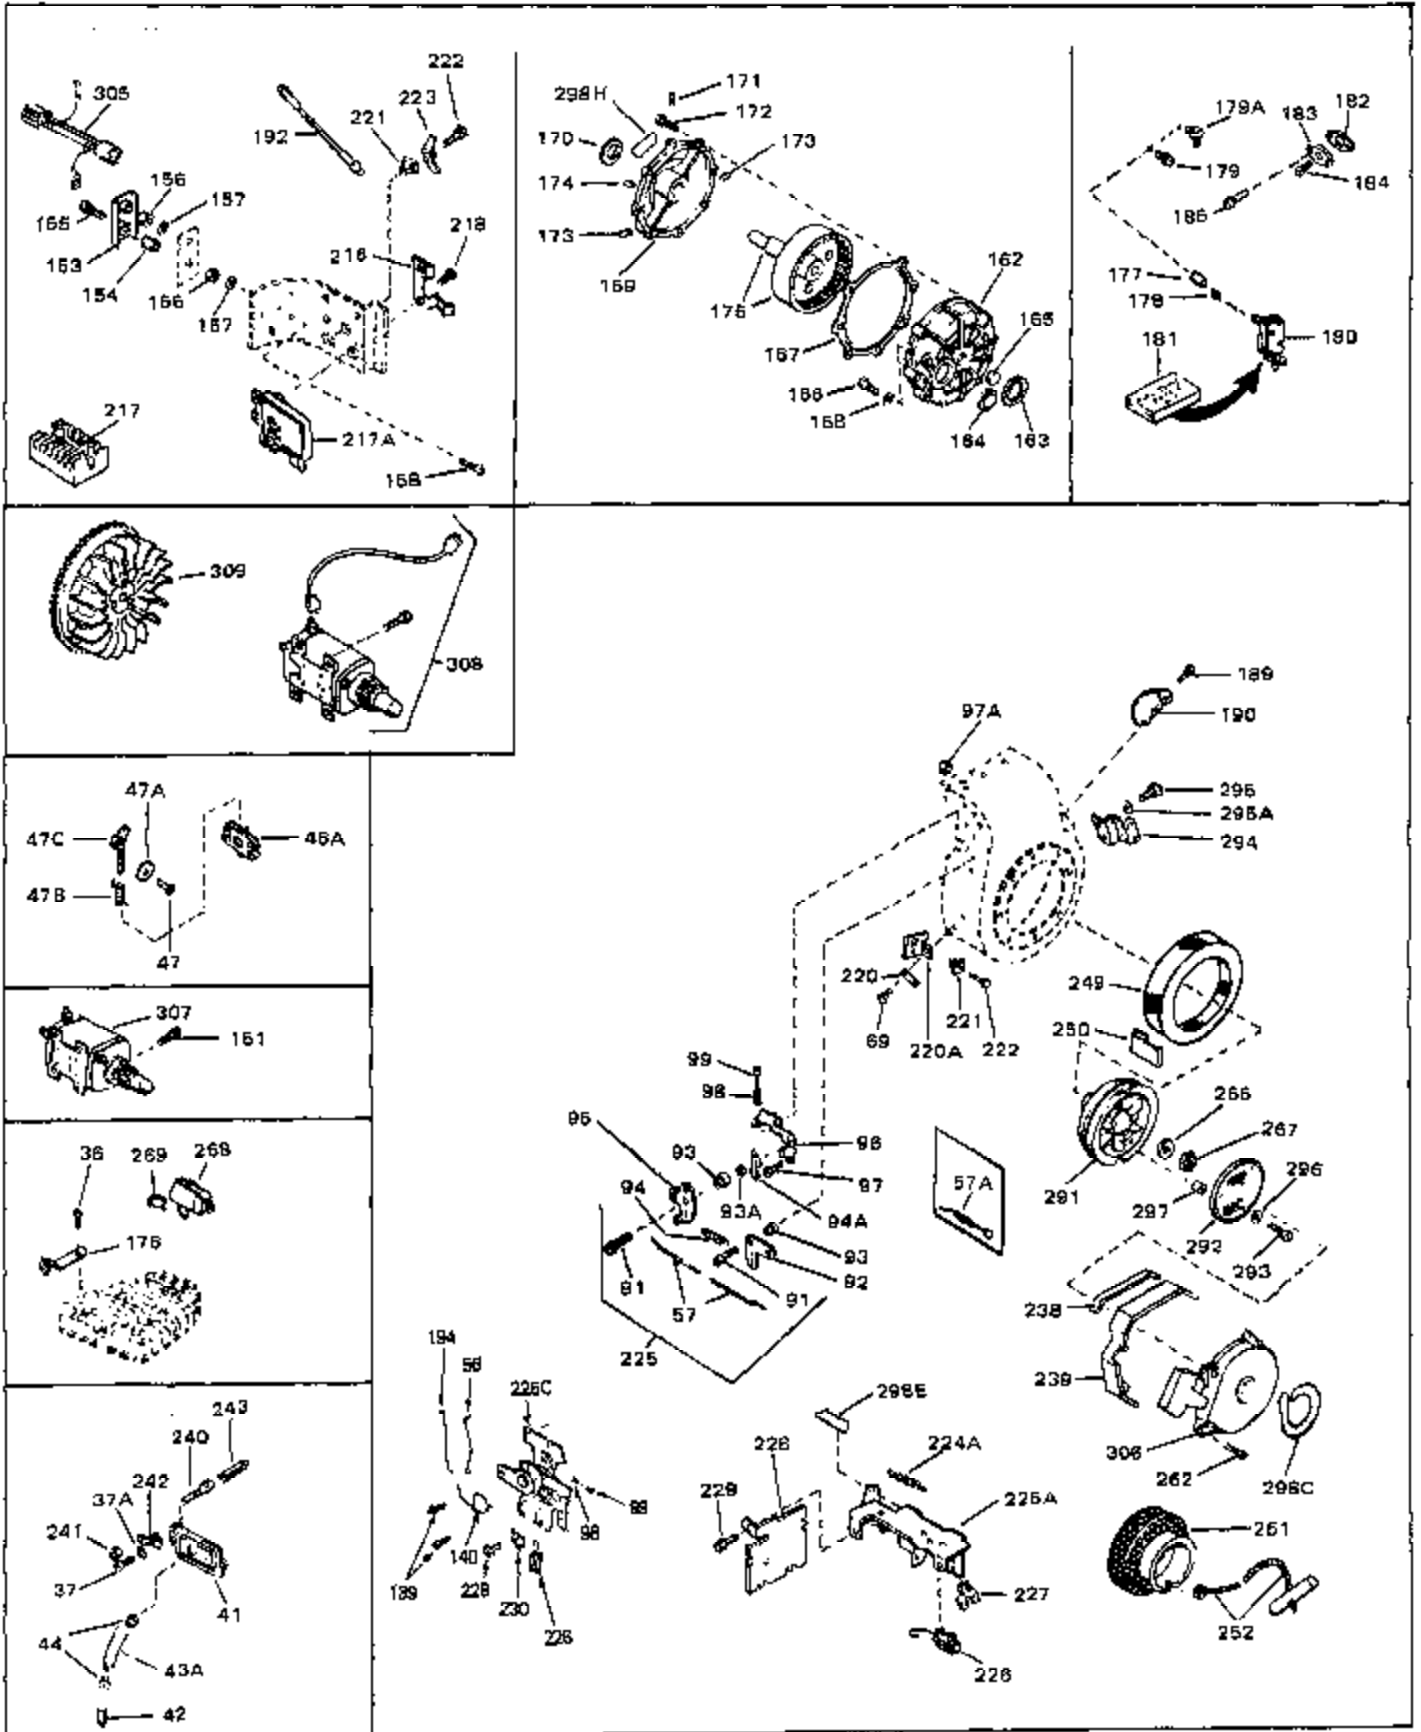

Ref #	Part Number	Qty	Description
36	650694A	0	Screw, Hex flange hd., 5/16-18 x 2
36	650695A	0	Screw, Hex flange hd., 5/16-18 x 2-1/4
36	650697A	0	Screw, Hex flange hd., 5/16-18 x 2-1/2
37	650128	0	Screw
37	650597	0	Screw, Hex washer hd., 10-24 x 5/8
37A	27261	0	Washer, Flat
41	28425	0	Cover, Valve chamber
56	31710	0	Link, Throttle
69	29747A	0	Screw
98	32924	0	Spring, Compression
98	28569	0	Spring, Compression
98	31342	0	Spring, Compression
99	29500	0	Screw, Fil. hd. mach., Sems, 8-32 x 3/4
99	650549	0	Screw
99	650688	0	Screw, Hex hd., 10-32 x 1-5/16" (Drilled
182	32683	0	Gasket, Fuel pump
183	32955	0	Cover, Fuel pump pad
184	9556	0	Plug, Oil drain (Sq. hd. pipe, 1/8-27)
185	30688	0	Screw, Hex hd. Sems, 1/4-20 x 1/2
225	730152	0	Control Assy., Speed
226	610973	0	Terminal Assy.
227	33177	0	Terminal
262	29716	0	Screw
266	650815	0	Washer, Belleville
267	8115	0	Nut, Hex
305	33018	0	Harness, Adapter
306	590420	0	Starter, Rewind
308	32386	0	Starter Motor Kit (110-120 Volt)
308	32901	0	Starter Motor Kit (110-120 Volt)
308	33328	0	Starter Motor Kit (110-120 Volt)
308	33328A	0	Starter Motor Kit (110-120 Volt)
308	33518	0	Starter Motor Kit (110-120 Volt)
308	33518A	0	Starter Motor Kit (110-120 Volt)
308	33518B	0	Starter Motor Kit (110-120 Volt)
309	30811A	0	Flywheel