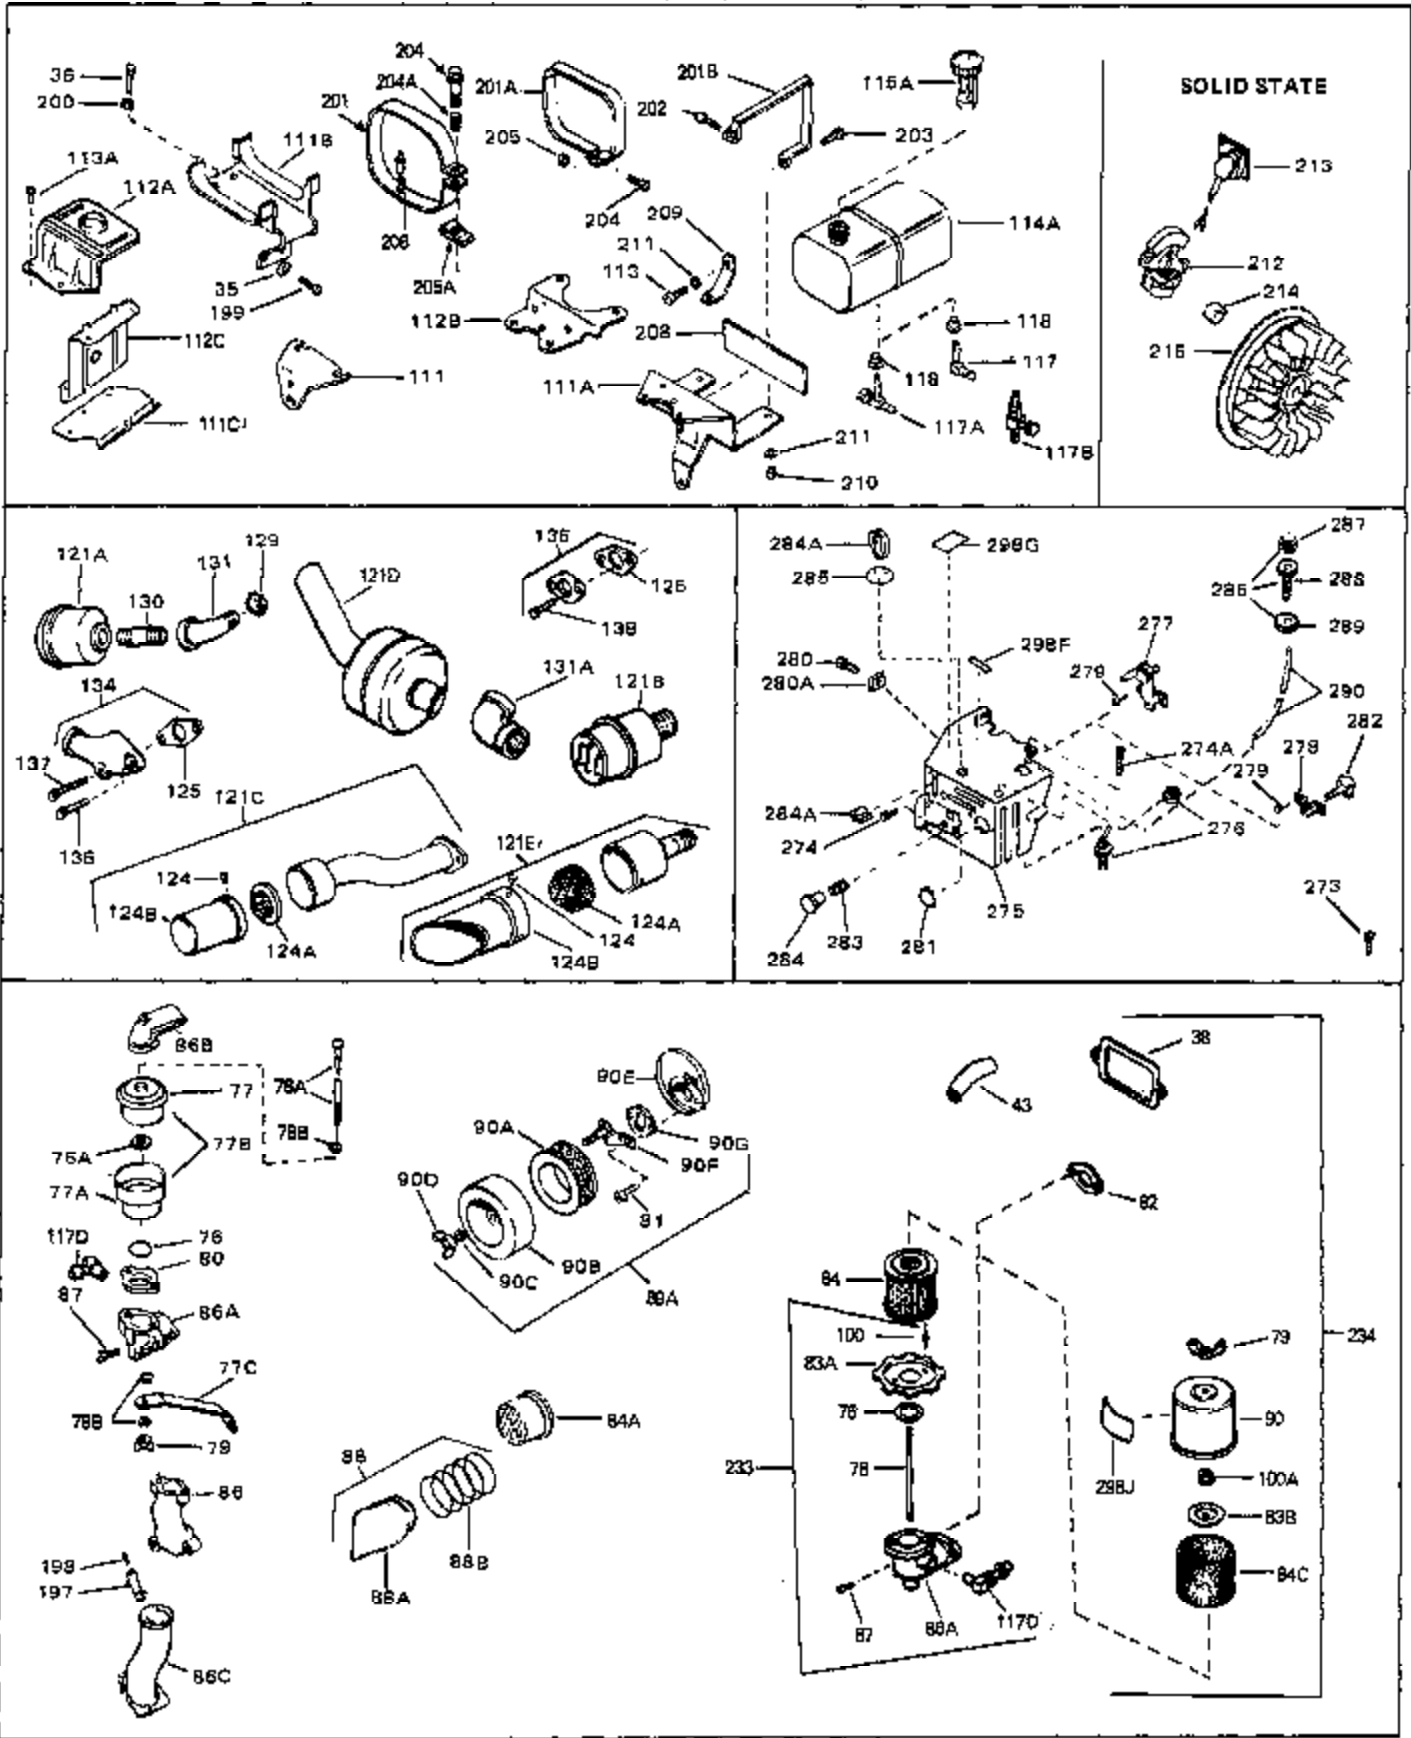

Engine Parts List #2

Ref #	Part Number	Qty	Description
35	26073	0	Washer, Connecting rod bolt
35	650570	0	Washer, Flat
35	650691	0	Washer, Flat
36	650694A	0	Screw, Hex flange hd., 5/16-18 x 2
36	650695A	0	Screw, Hex flange hd., 5/16-18 x 2-1/4
36	650697A	0	Screw, Hex flange hd., 5/16-18 x 2-1/2
38	27896	0	Gasket, Breather cover
43	27627	0	Tube, Breather
81	28820	0	Screw
81	30196	0	Screw
81	650521	0	Screw
82	27272	0	Gasket, Air cleaner
86A	34697	0	Elbow, Air cleaner
89A	730128	0	Cleaner Assy., Air
112B	28371B	0	Bracket, Upper fuel tank
113	30688	0	Screw, Hex hd. Sems, 1/4-20 x 1/2
117B	33053	0	Valve, Fuel strainer & shut-off
117	33395	0	Fitting, Fuel line
118	33679	0	Bushing, Fuel fitting
121E	391026	0	Muffler
124A	33171	0	Screen, Muffler
124B	33185	0	Cover & Tube, Muffler
124	650578	0	Screw
125	27930	0	Gasket, Exhaust
134	31288	0	Muffler Adapter Kit
135	730130	0	Muffler Adapter Kit
136	6021A	0	Screw, Hex flange hd., 5/16-18 x 1-1/2
137	650697A	0	Screw, Hex flange hd., 5/16-18 x 2-1/2
138	30196	0	Screw
233	34819	0	Elbow Assy., Air cleaner
234	730561	0	Air Cleaner Kit, Dual Element upright,
273	650687	0	Screw, Pan hd. self-tap, 10-32 x 5/16