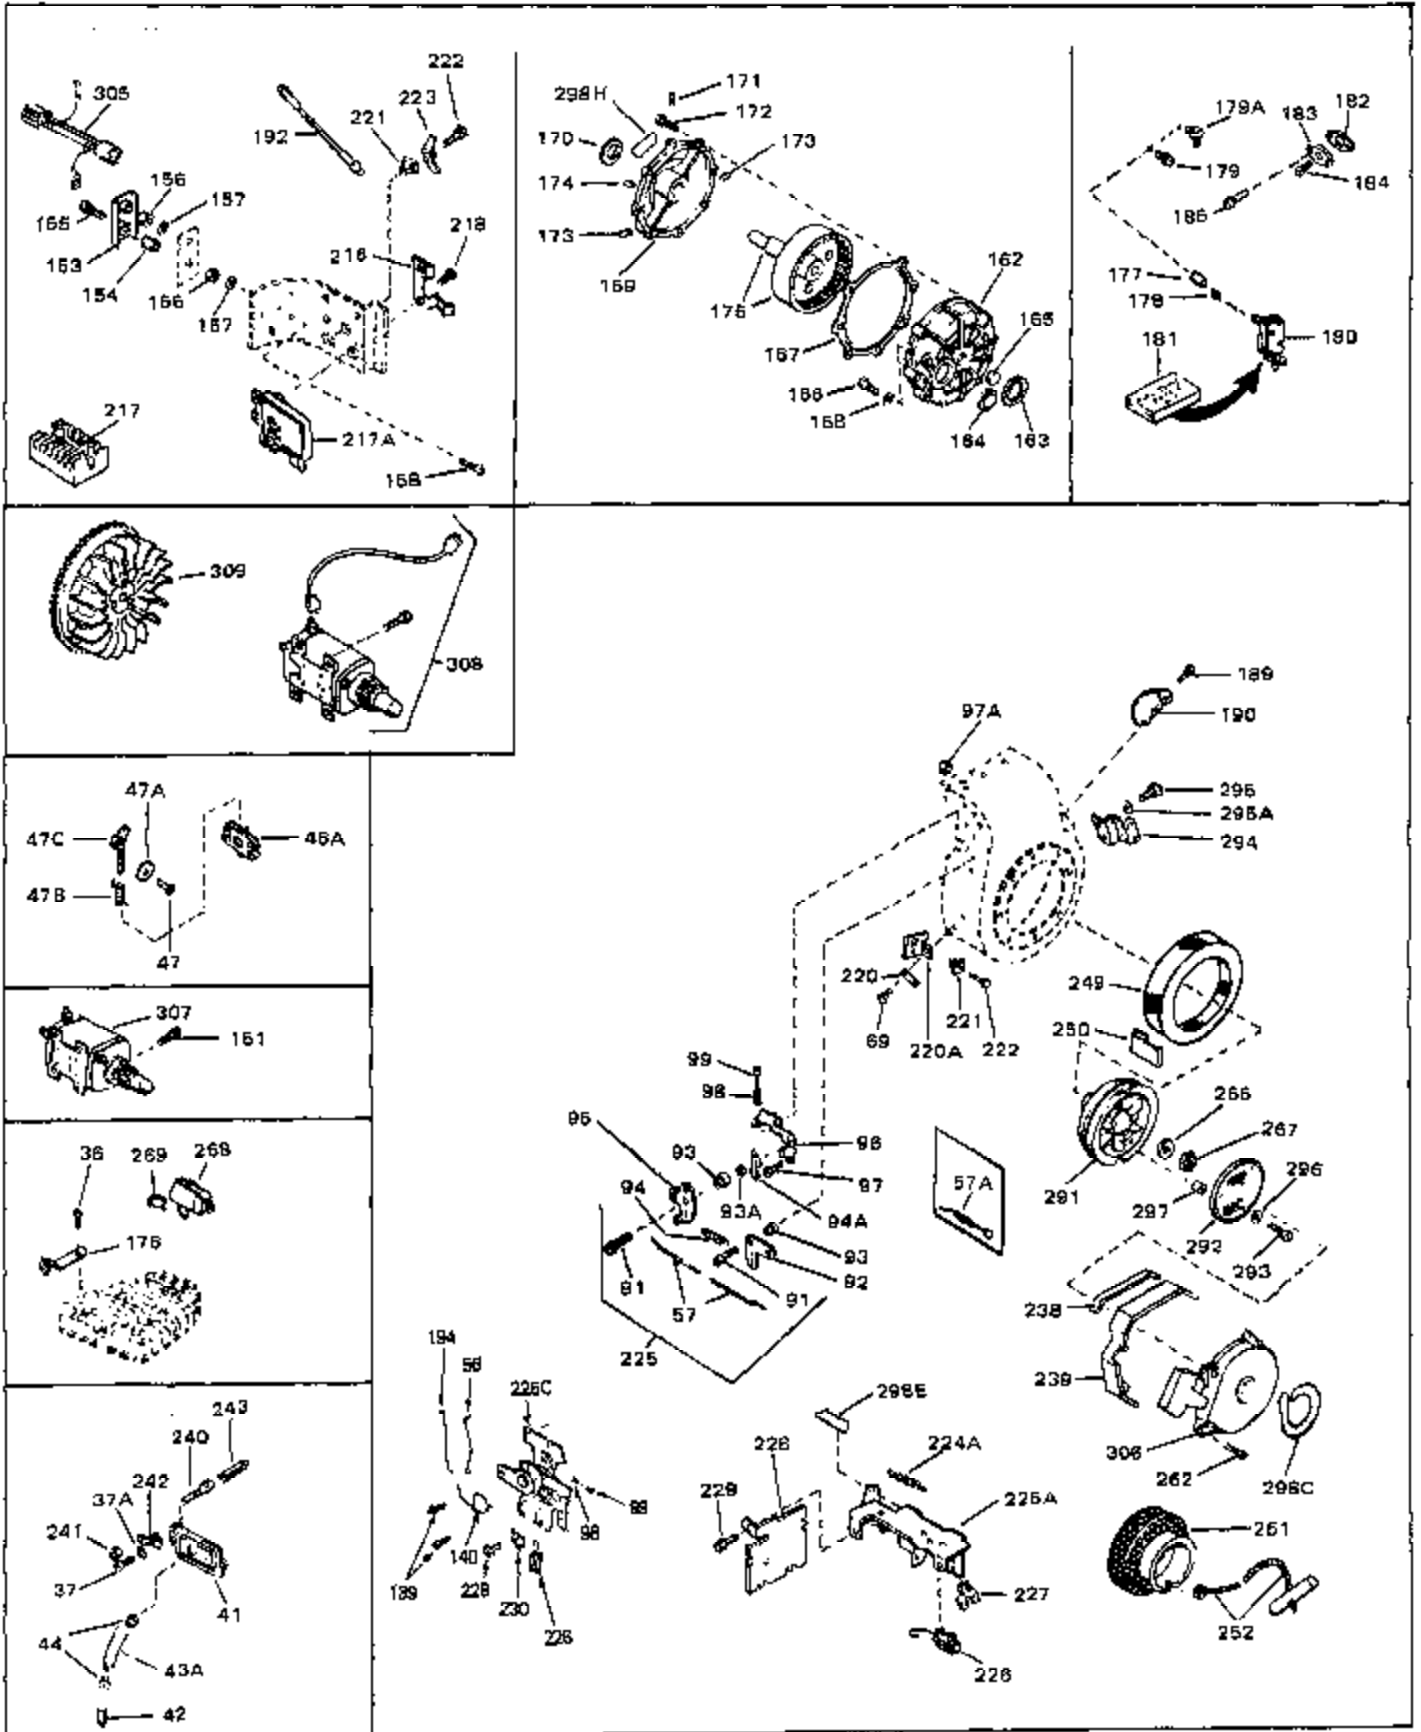

Ref #	Part Number	Qty	Description
36	650694A	0	Screw, Hex flange hd., 5/16-18 x 2
36	650695A	0	Screw, Hex flange hd., 5/16-18 x 2-1/4
36	650697A	0	Screw, Hex flange hd., 5/16-18 x 2-1/2
37	650128	0	Screw
37	650597	0	Screw, Hex washer hd., 10-24 x 5/8
37A	27261	0	Washer, Flat
41	28425	0	Cover, Valve chamber
56	30206	0	Link, Throttle
57	31879	0	Link, Governor lever to bellcrank
69	29747A	0	Screw
91	30312	0	Screw, Hex washer hd. Sems, 10-32 x 1/2
92	30712	0	Lever, Bellcrank
93A	28562	0	Bushing, Lever
93	29530	0	Bushing, Lever
94	30202	0	Spring, Extension
94A	32977	0	Spring, Torsion
95	30201A	0	Lever, Speed control
96	30199A	0	Bracket, Speed control
97	650399	0	Screw, Phil. fil. hd. Sems, 10-32 x 5/8
97A	33450	0	Nut, Lock
98	28569	0	Spring, Compression
98	31342	0	Spring, Compression
98	32924	0	Spring, Compression
99	29500	0	Screw, Fil. hd. mach., Sems, 8-32 x 3/4
99	650549	0	Screw
99	650688	0	Screw, Hex hd., 10-32 x 1-5/16" (Drilled
182	32683	0	Gasket, Fuel pump
183	32955	0	Cover, Fuel pump pad
184	9556	0	Plug, Oil drain (Sq. hd. pipe, 1/8-27)
185	30688	0	Screw, Hex hd. Sems, 1/4-20 x 1/2
221	28545	0	Grommet, Plastic
222	650643	0	Screw
223	33356	0	Terminal, Ground
225	730152	0	Control Assy., Speed
227	33177	0	Terminal
262	29716	0	Screw
266	650815	0	Washer, Belleville
267	8115	0	Nut, Hex
305	33018	0	Harness, Adapter
306	590420	0	Starter, Rewind
308	32386	0	Starter Motor Kit (110-120 Volt)
308	32901	0	Starter Motor Kit (110-120 Volt)
308	33328	0	Starter Motor Kit (110-120 Volt)
308	33328A	0	Starter Motor Kit (110-120 Volt)
308	33518	0	Starter Motor Kit (110-120 Volt)
308	33518A	0	Starter Motor Kit (110-120 Volt)
308	33518B	0	Starter Motor Kit (110-120 Volt)
309	30811A	0	Flywheel