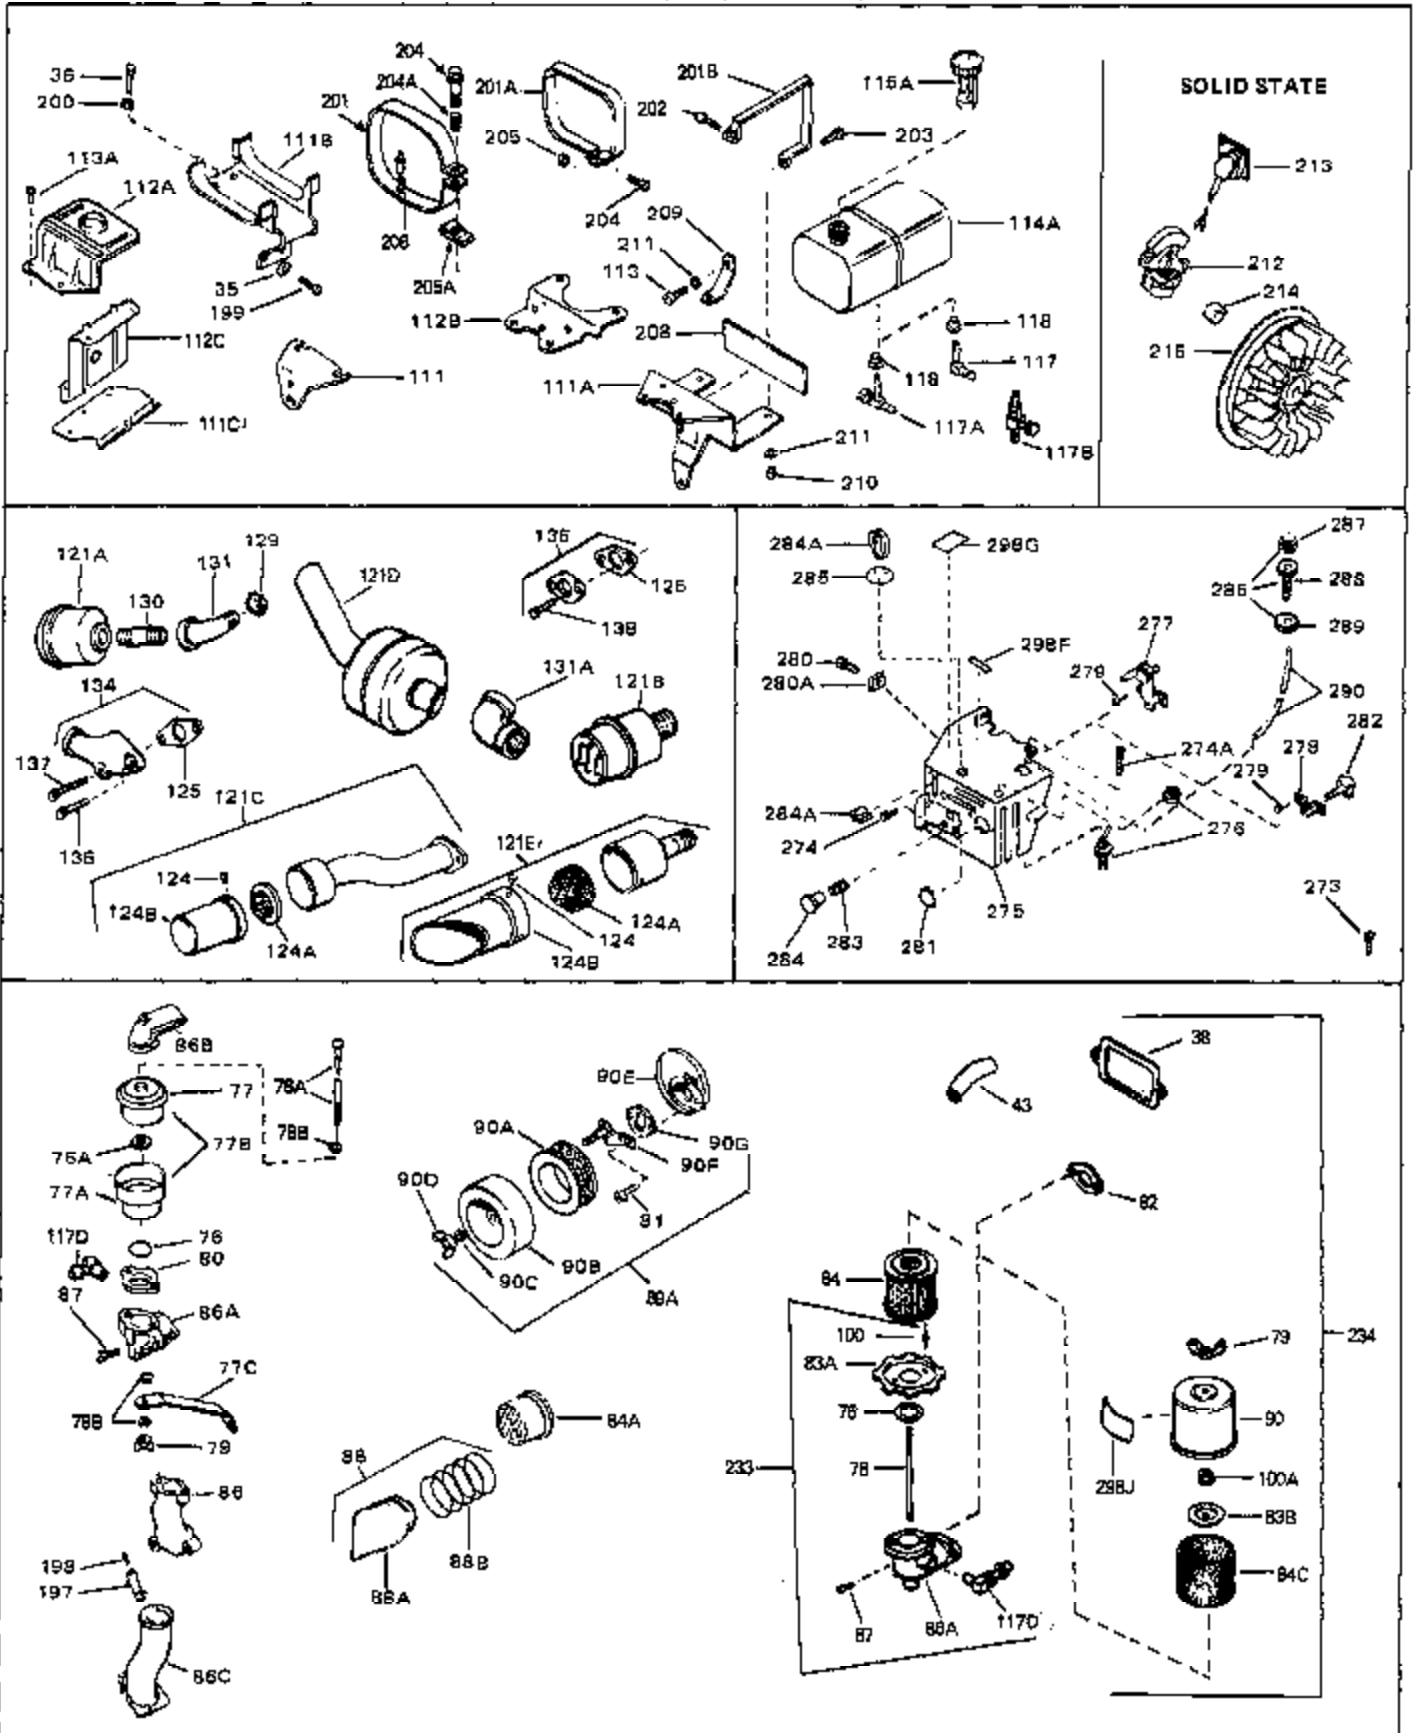

Engine Parts List #2

Ref #	Part Number	Qty	Description
35	26073	0	Washer, Connecting rod bolt
35	650570	0	Washer, Flat
35	650691	0	Washer, Flat
36	650694A	0	Screw, Hex flange hd., 5/16-18 x 2
36	650695A	0	Screw, Hex flange hd., 5/16-18 x 2-1/4
36	650697A	0	Screw, Hex flange hd., 5/16-18 x 2-1/2
38	27896	0	Gasket, Breather cover
43	27627	0	Tube, Breather
81	28820	0	Screw
81	30196	0	Screw
81	650521	0	Screw
82	27272	0	Gasket, Air cleaner
86A	34697	0	Elbow, Air cleaner
89A	730128	0	Cleaner Assy., Air
113	30688	0	Screw, Hex hd. Sems, 1/4-20 x 1/2
117B	33053	0	Valve, Fuel strainer & shut-off
121B	31287	0	Muffler
121E	391026	0	Muffler
124A	33171	0	Screen, Muffler
124B	33185	0	Cover & Tube, Muffler
124	650578	0	Screw
125	27930	0	Gasket, Exhaust
129	28443	0	Nut, Conduit (1/8" thick)
129	32862	0	Nut, Conduit (1/4" thick)
131	30209	0	Elbow, Exhaust (45°)
134	31288	0	Muffler Adapter Kit
135	730130	0	Muffler Adapter Kit
136	6021A	0	Screw, Hex flange hd., 5/16-18 x 1-1/2
137	650697A	0	Screw, Hex flange hd., 5/16-18 x 2-1/2
138	30196	0	Screw
233	34819	0	Elbow Assy., Air cleaner
234	730561	0	Air Cleaner Kit, Dual Element upright,
273	650687	0	Screw, Pan hd. self-tap, 10-32 x 5/16