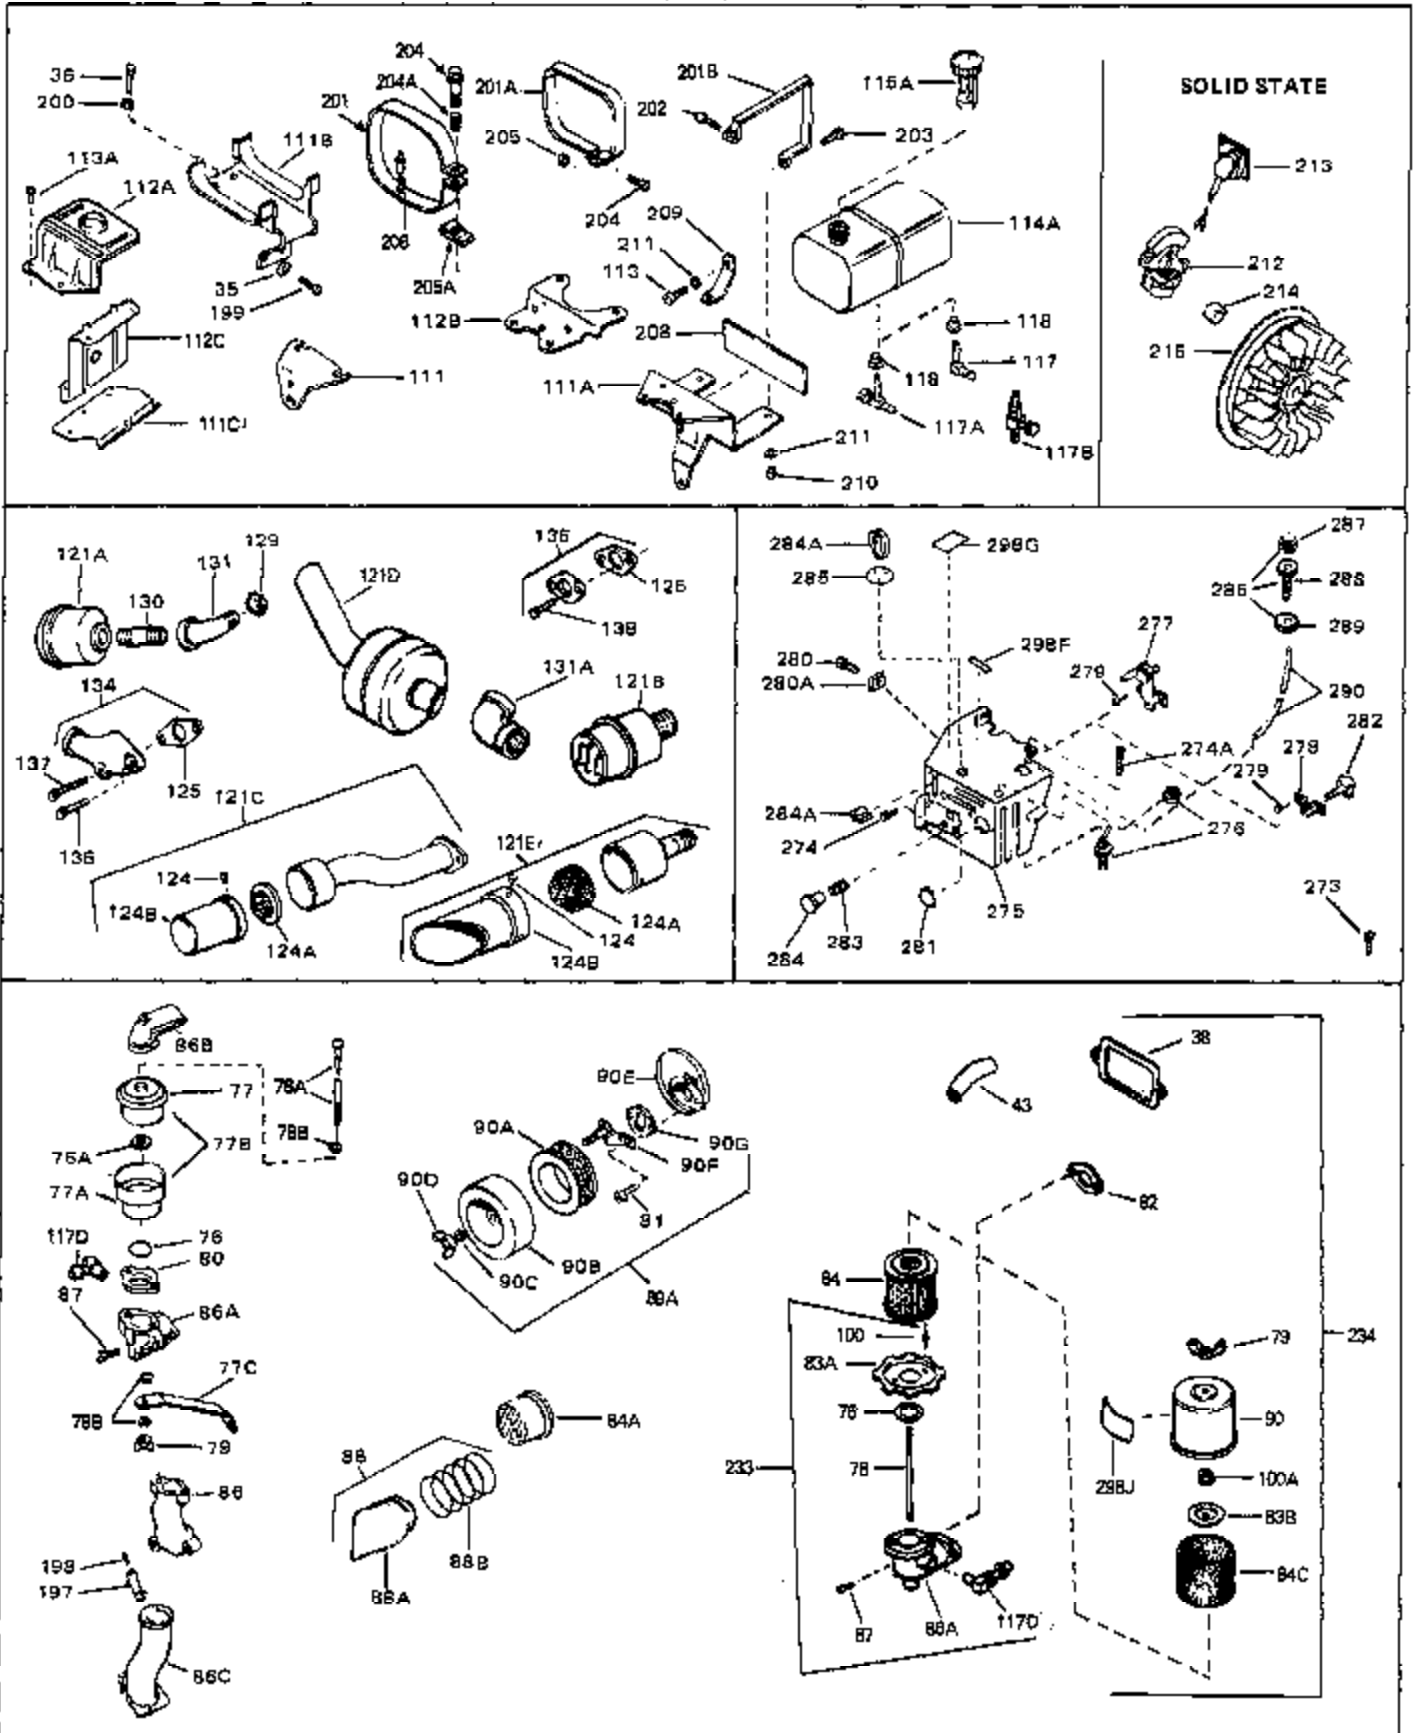

Engine Parts List #2

Ref #	Part Number	Qty	Description
35	26073	0	Washer, Connecting rod bolt
35	650570	0	Washer, Flat
35	650691	0	Washer, Flat
36	650694A	0	Screw, Hex flange hd., 5/16-18 x 2
36	650695A	0	Screw, Hex flange hd., 5/16-18 x 2-1/4
36	650697A	0	Screw, Hex flange hd., 5/16-18 x 2-1/2
38	27896	0	Gasket, Breather cover
43	27627	0	Tube, Breather
81	28820	0	Screw
81	30196	0	Screw
81	650521	0	Screw
82	27272	0	Gasket, Air cleaner
86A	34697	0	Elbow, Air cleaner
89A	730128	0	Cleaner Assy., Air
111A	33353	0	Bracket, Lower fuel tank
112A	33352A	0	Bracket, Upper fuel tank
113A	650273	0	Screw
113	650561	0	Screw
117B	33053	0	Valve, Fuel strainer & shut-off
117	33395	0	Fitting, Fuel line
118	33679	0	Bushing, Fuel fitting
121B	31287	0	Muffler
121E	391026	0	Muffler
124A	33171	0	Screen, Muffler
124B	33185	0	Cover & Tube, Muffler
124	650578	0	Screw
125	27930	0	Gasket, Exhaust
129	28443	0	Nut, Conduit (1/8" thick)
129	32862	0	Nut, Conduit (1/4" thick)
131	30209	0	Elbow, Exhaust (45°)
134	31288	0	Muffler Adapter Kit
135	730130	0	Muffler Adapter Kit
136	6021A	0	Screw, Hex flange hd., 5/16-18 x 1-1/2
137	650697A	0	Screw, Hex flange hd., 5/16-18 x 2-1/2
138	30196	0	Screw
205	650456	0	Nut, Lock
233	34819	0	Elbow Assy., Air cleaner
234	730561	0	Air Cleaner Kit, Dual Element upright,
273	650687	0	Screw, Pan hd. self-tap, 10-32 x 5/16