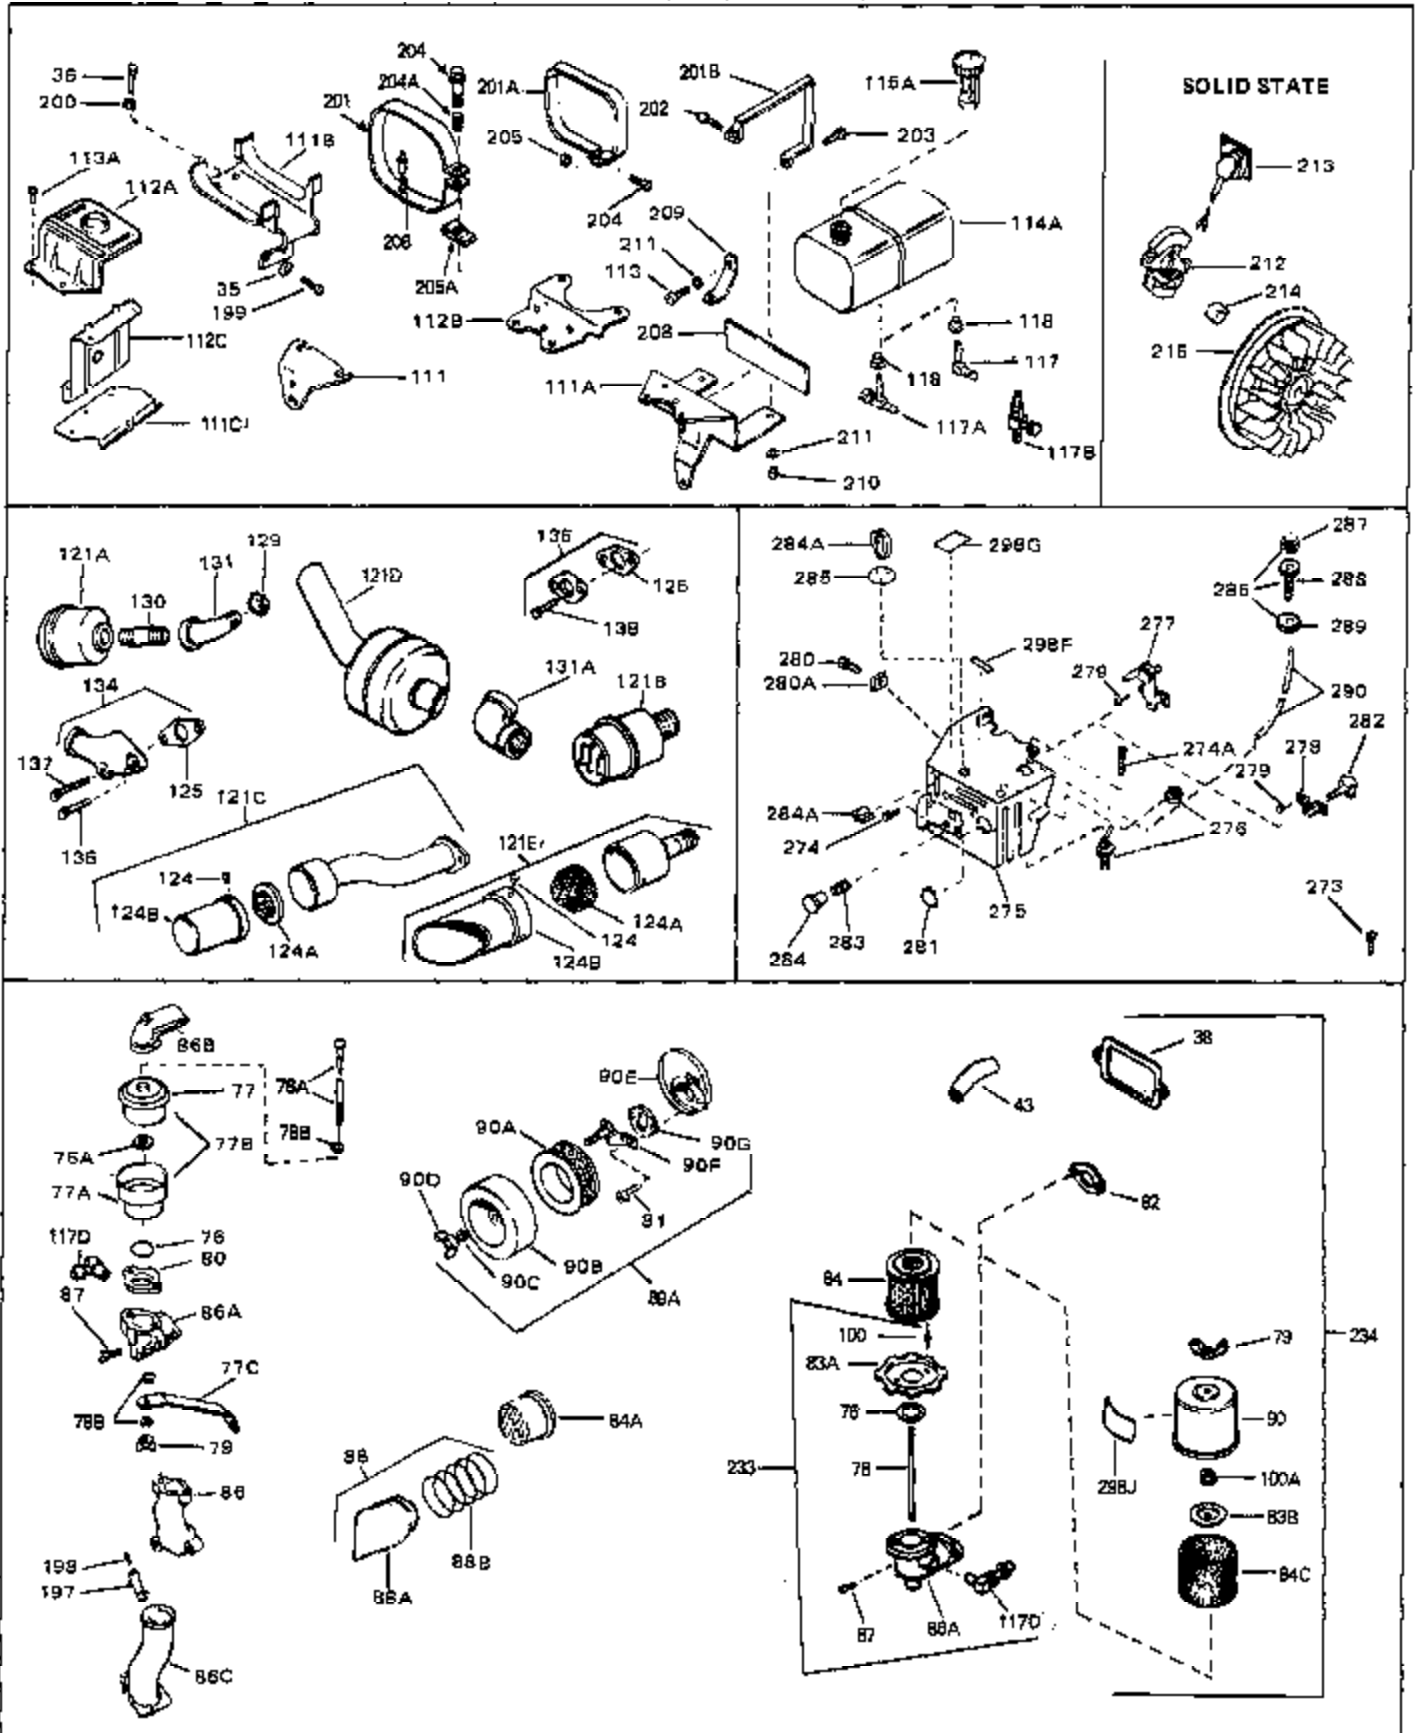

Engine Parts List #2

Ref #	Part Number	Qty	Description
35	26073	0	Washer, Connecting rod bolt
35	650570	0	Washer, Flat
35	650691	0	Washer, Flat
36	650694A	0	Screw, Hex flange hd., 5/16-18 x 2
36	650695A	0	Screw, Hex flange hd., 5/16-18 x 2-1/4
36	650697A	0	Screw, Hex flange hd., 5/16-18 x 2-1/2
38	27896	0	Gasket, Breather cover
43	27627	0	Tube, Breather
81	28820	0	Screw
81	30196	0	Screw
81	650521	0	Screw
82	27272	0	Gasket, Air cleaner
84A	31700	0	Element, Air cleaner
86A	34697	0	Elbow, Air cleaner
89A	730128	0	Cleaner Assy., Air
111B	34823	0	Bracket, Lower fuel tank
113	30688	0	Screw, Hex hd. Sems, 1/4-20 x 1/2
114A	33050	0	Tank Assy., Fuel (Dual kerosene & gas) (6
117A	29683	0	Strainer & Shut-off
117B	33053	0	Valve, Fuel strainer & shut-off
121E	391026	0	Muffler
124A	33171	0	Screen, Muffler
124B	33185	0	Cover & Tube, Muffler
124	650578	0	Screw
125	27930	0	Gasket, Exhaust
134	31288	0	Muffler Adapter Kit
135	730130	0	Muffler Adapter Kit
136	6021A	0	Screw, Hex flange hd., 5/16-18 x 1-1/2
137	650697A	0	Screw, Hex flange hd., 5/16-18 x 2-1/2
138	30196	0	Screw
199	29212	0	Screw
200	650570	0	Washer, Flat
201A	31979	0	Strap, Fuel tank
204	650451	0	Screw
205	650456	0	Nut, Lock
233	34819	0	Elbow Assy., Air cleaner
234	730561	0	Air Cleaner Kit, Dual Element upright,
273	650687	0	Screw, Pan hd. self-tap, 10-32 x 5/16