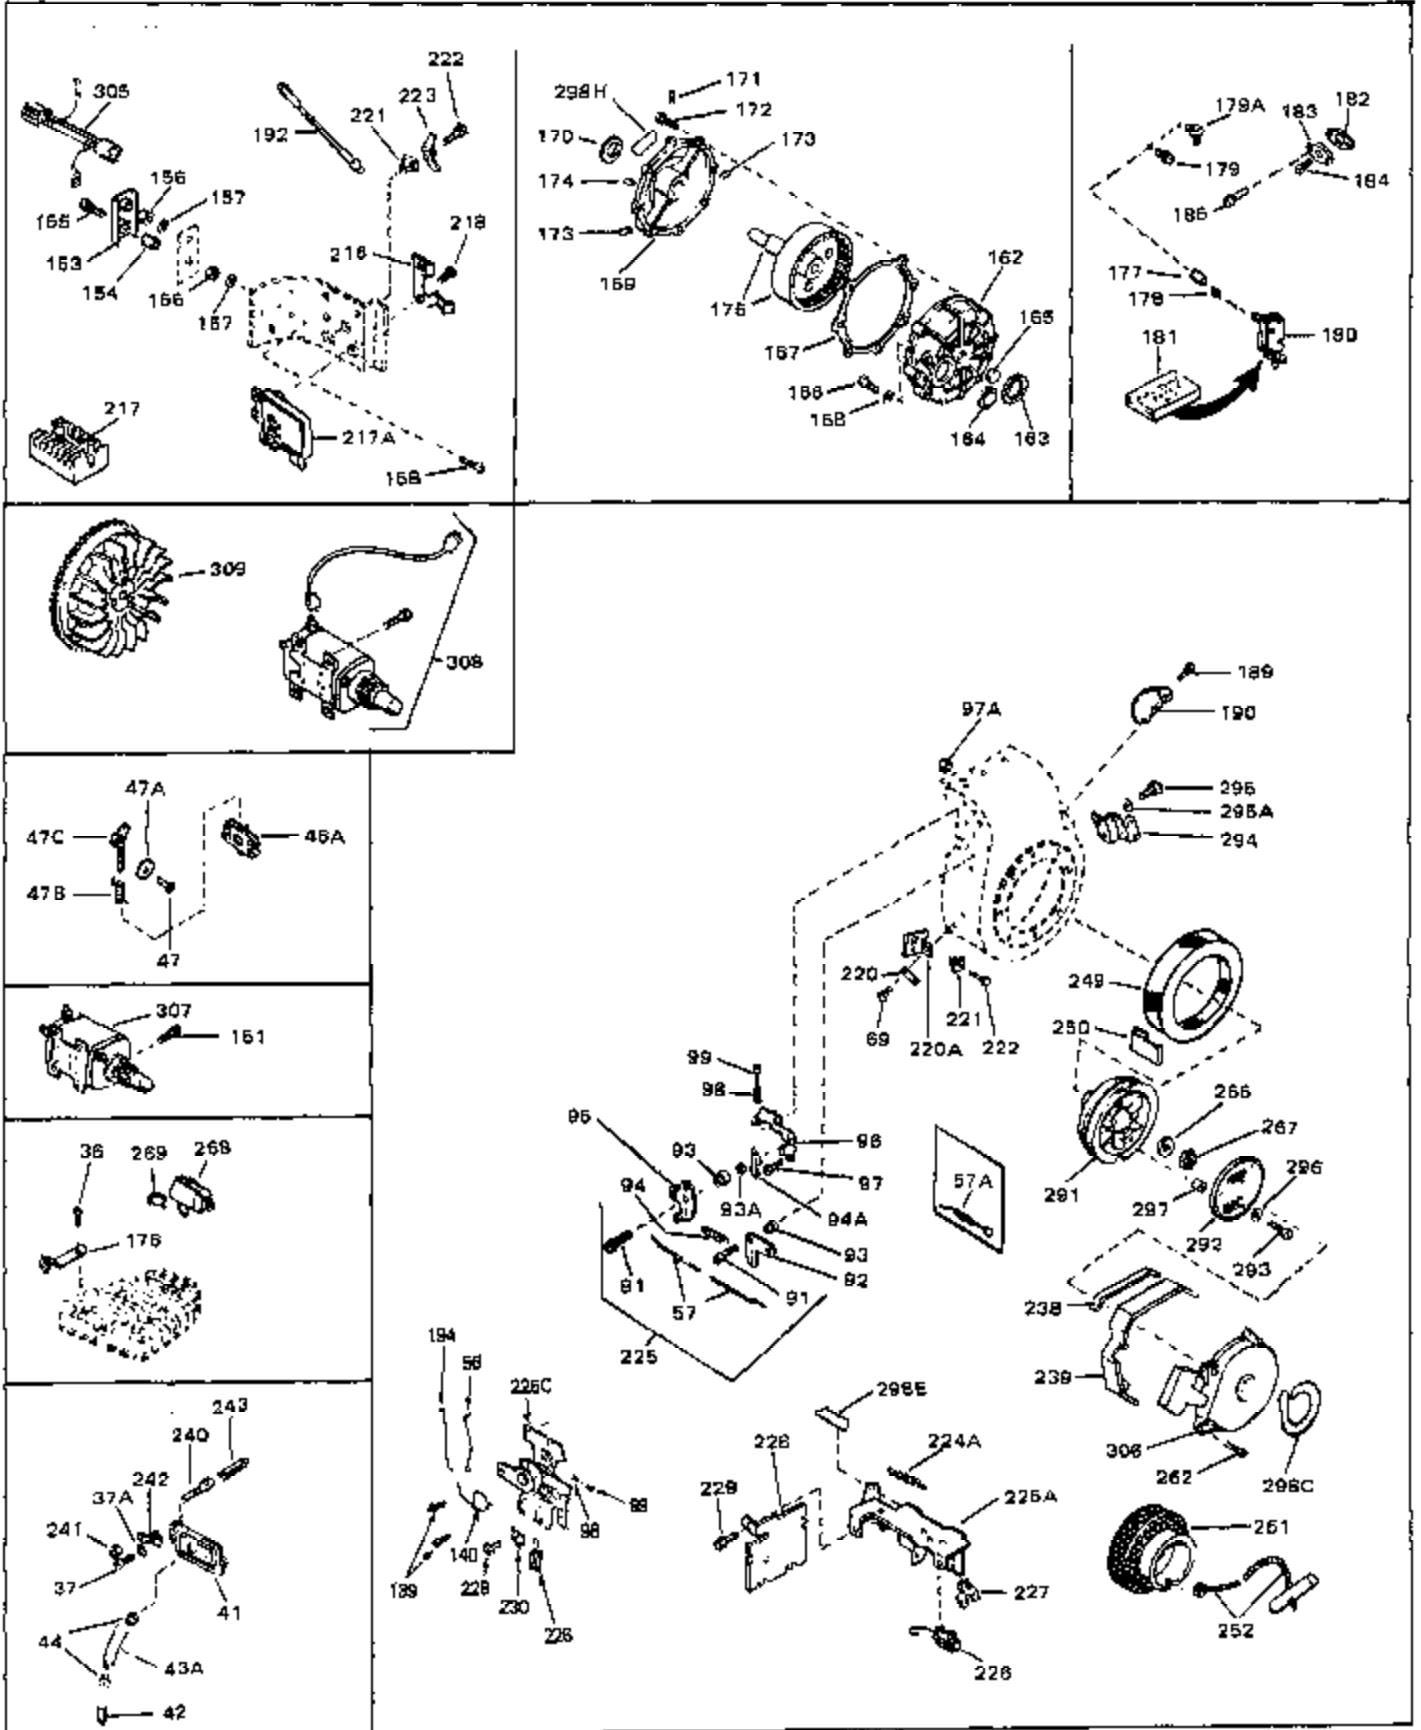

Ref #	Part Number	Qty	Description
36	650694A	0	Screw, Hex flange hd., 5/16-18 x 2
36	650695A	0	Screw, Hex flange hd., 5/16-18 x 2-1/4
36	650697A	0	Screw, Hex flange hd., 5/16-18 x 2-1/2
37	650128	0	Screw
37	650597	0	Screw, Hex washer hd., 10-24 x 5/8
37A	27261	0	Washer, Flat
41	28425	0	Cover, Valve chamber
56	31710	0	Link, Throttle
69	29747A	0	Screw
98	28569	0	Spring, Compression
98	31342	0	Spring, Compression
98	32924	0	Spring, Compression
99	650688	0	Screw, Hex hd., 10-32 x 1-5/16" (Drilled
99	29500	0	Screw, Fil. hd. mach., Sems, 8-32 x 3/4
99	650549	0	Screw
182	32683	0	Gasket, Fuel pump
183	32955	0	Cover, Fuel pump pad
184	9556	0	Plug, Oil drain (Sq. hd. pipe, 1/8-27)
185	30688	0	Screw, Hex hd. Sems, 1/4-20 x 1/2
225	730152	0	Control Assy., Speed
226	610973	0	Terminal Assy.
227	33177	0	Terminal
229	28942	0	Screw
230	27793	0	Clip, Conduit
251	28301	0	Pulley, Starter
252	590343	0	Rope & Handle Assy., Starter
266	650815	0	Washer, Belleville
267	8115	0	Nut, Hex
305	33018	0	Harness, Adapter
308	32386	0	Starter Motor Kit (110-120 Volt)
308	32901	0	Starter Motor Kit (110-120 Volt)
308	33328	0	Starter Motor Kit (110-120 Volt)
308	33328A	0	Starter Motor Kit (110-120 Volt)
308	33518	0	Starter Motor Kit (110-120 Volt)
308	33518A	0	Starter Motor Kit (110-120 Volt)
308	33518B	0	Starter Motor Kit (110-120 Volt)
309	30811A	0	Flywheel