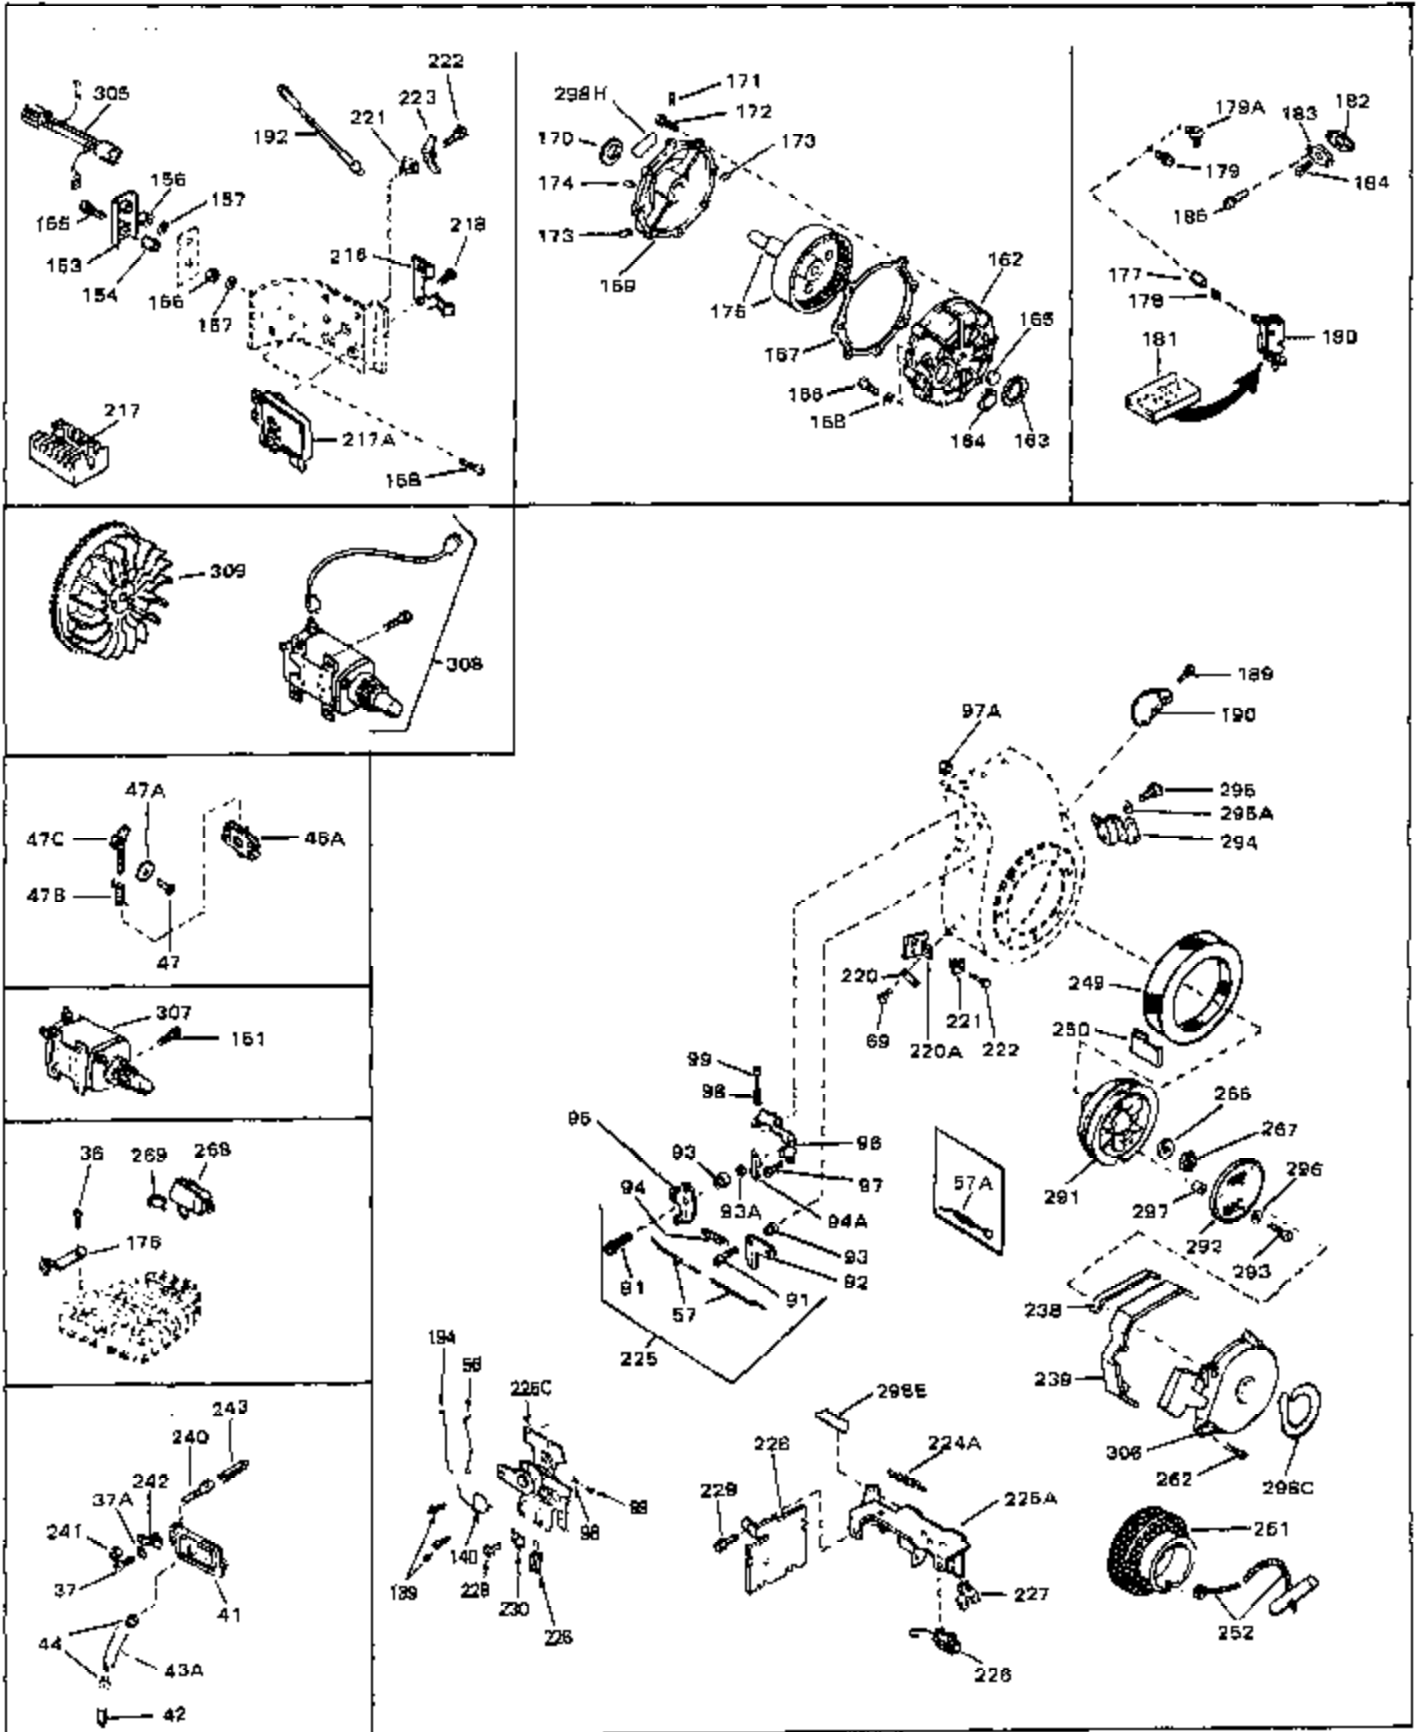

Ref #	Part Number	Qty	Description
36	650694A	0	Screw, Hex flange hd., 5/16-18 x 2
36	650695A	0	Screw, Hex flange hd., 5/16-18 x 2-1/4
36	650697A	0	Screw, Hex flange hd., 5/16-18 x 2-1/2
37	650128	0	Screw
37	650597	0	Screw, Hex washer hd., 10-24 x 5/8
37A	27261	0	Washer, Flat
41	28425	0	Cover, Valve chamber
56	32327	0	Link, Throttle
69	29747A	0	Screw
98	28569	0	Spring, Compression
98	31342	0	Spring, Compression
98	32924	0	Spring, Compression
99	650688	0	Screw, Hex hd., 10-32 x 1-5/16" (Drilled
99	29500	0	Screw, Fil. hd. mach., Sems, 8-32 x 3/4
99	650549	0	Screw
182	32683	0	Gasket, Fuel pump
183	32955	0	Cover, Fuel pump pad
184	9556	0	Plug, Oil drain (Sq. hd. pipe, 1/8-27)
185	30688	0	Screw, Hex hd. Sems, 1/4-20 x 1/2
225	730152	0	Control Assy., Speed
227	33177	0	Terminal
240	30845A	0	Bolt, Governor adjusting
241	33450	0	Nut, Lock
242	32328	0	Bracket, Speed adjusting
243	30886A	0	Spring, Governor bolt
262	29716	0	Screw
266	650815	0	Washer, Belleville
267	8115	0	Nut, Hex
268	31584	0	Cup, Spark plug
269	31583	0	Clamp, Wire
305	33018	0	Harness, Adapter
306	590420	0	Starter, Rewind
308	32386	0	Starter Motor Kit (110-120 Volt)
308	32901	0	Starter Motor Kit (110-120 Volt)
308	33328	0	Starter Motor Kit (110-120 Volt)
308	33328A	0	Starter Motor Kit (110-120 Volt)
308	33518	0	Starter Motor Kit (110-120 Volt)
308	33518A	0	Starter Motor Kit (110-120 Volt)
308	33518B	0	Starter Motor Kit (110-120 Volt)
309	30811A	0	Flywheel