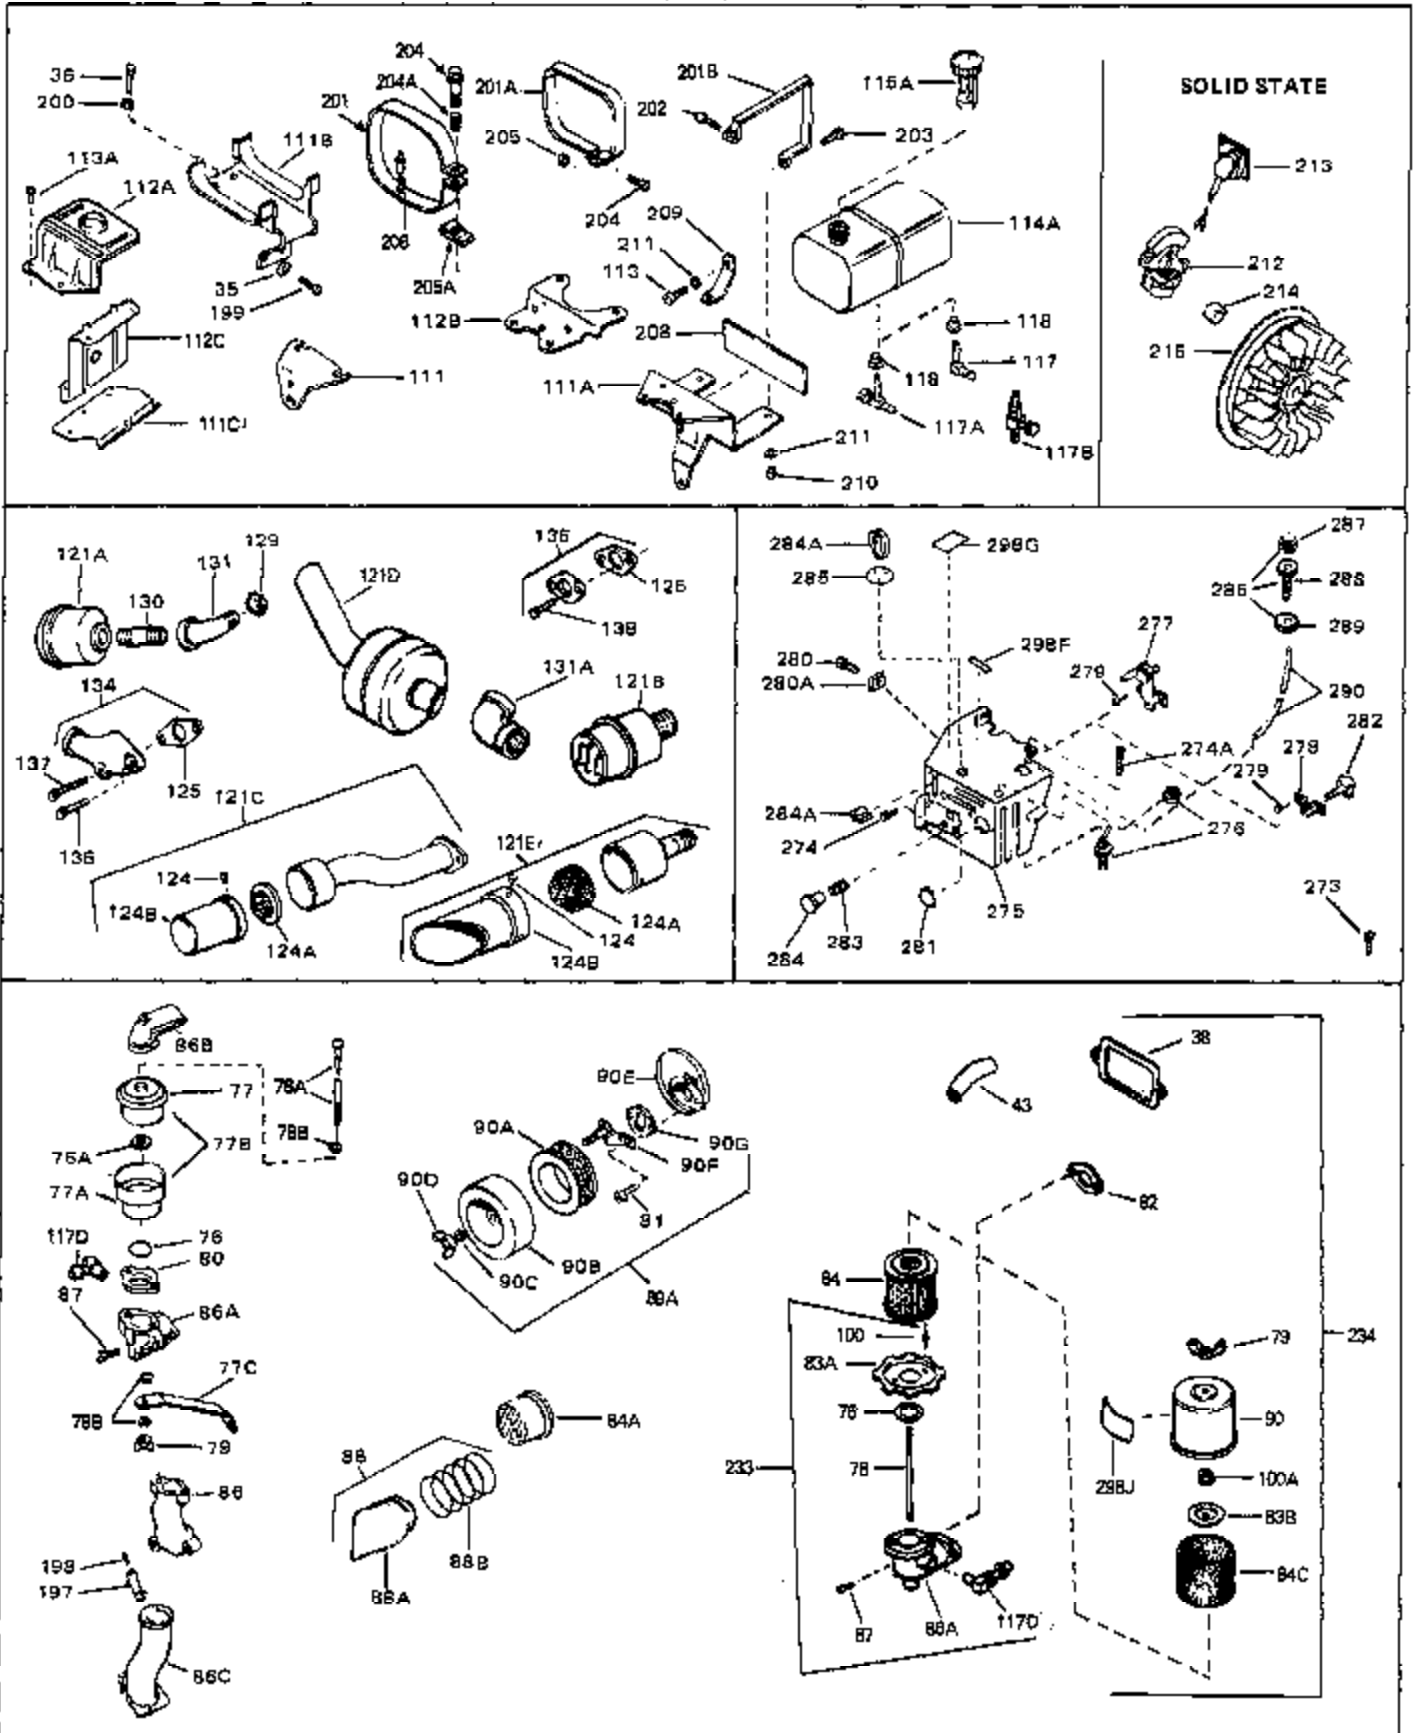

Engine Parts List #2

Ref #	Part Number	Qty	Description
35	26073	0	Washer, Connecting rod bolt
35	650570	0	Washer, Flat
35	650691	0	Washer, Flat
36	650694A	0	Screw, Hex flange hd., 5/16-18 x 2
36	650695A	0	Screw, Hex flange hd., 5/16-18 x 2-1/4
36	650697A	0	Screw, Hex flange hd., 5/16-18 x 2-1/2
38	27896	0	Gasket, Breather cover
43	27627	0	Tube, Breather
81	28820	0	Screw
81	30196	0	Screw
81	650521	0	Screw
82	27272	0	Gasket, Air cleaner
86A	34697	0	Elbow, Air cleaner
89A	730128	0	Cleaner Assy., Air
111	33167	0	Bracket, Lower fuel tank
112B	33166A	0	Bracket, Upper fuel tank
113A	650665	0	Screw
113	650561	0	Screw
117B	33053	0	Valve, Fuel strainer & shut-off
121E	391026	0	Muffler
124A	33171	0	Screen, Muffler
124B	33185	0	Cover & Tube, Muffler
124	650578	0	Screw
125	27930	0	Gasket, Exhaust
134	31288	0	Muffler Adapter Kit
135	730130	0	Muffler Adapter Kit
136	6021A	0	Screw, Hex flange hd., 5/16-18 x 1-1/2
137	650697A	0	Screw, Hex flange hd., 5/16-18 x 2-1/2
138	30196	0	Screw
233	34819	0	Elbow Assy., Air cleaner
234	730561	0	Air Cleaner Kit, Dual Element upright,
273	650687	0	Screw, Pan hd. self-tap, 10-32 x 5/16