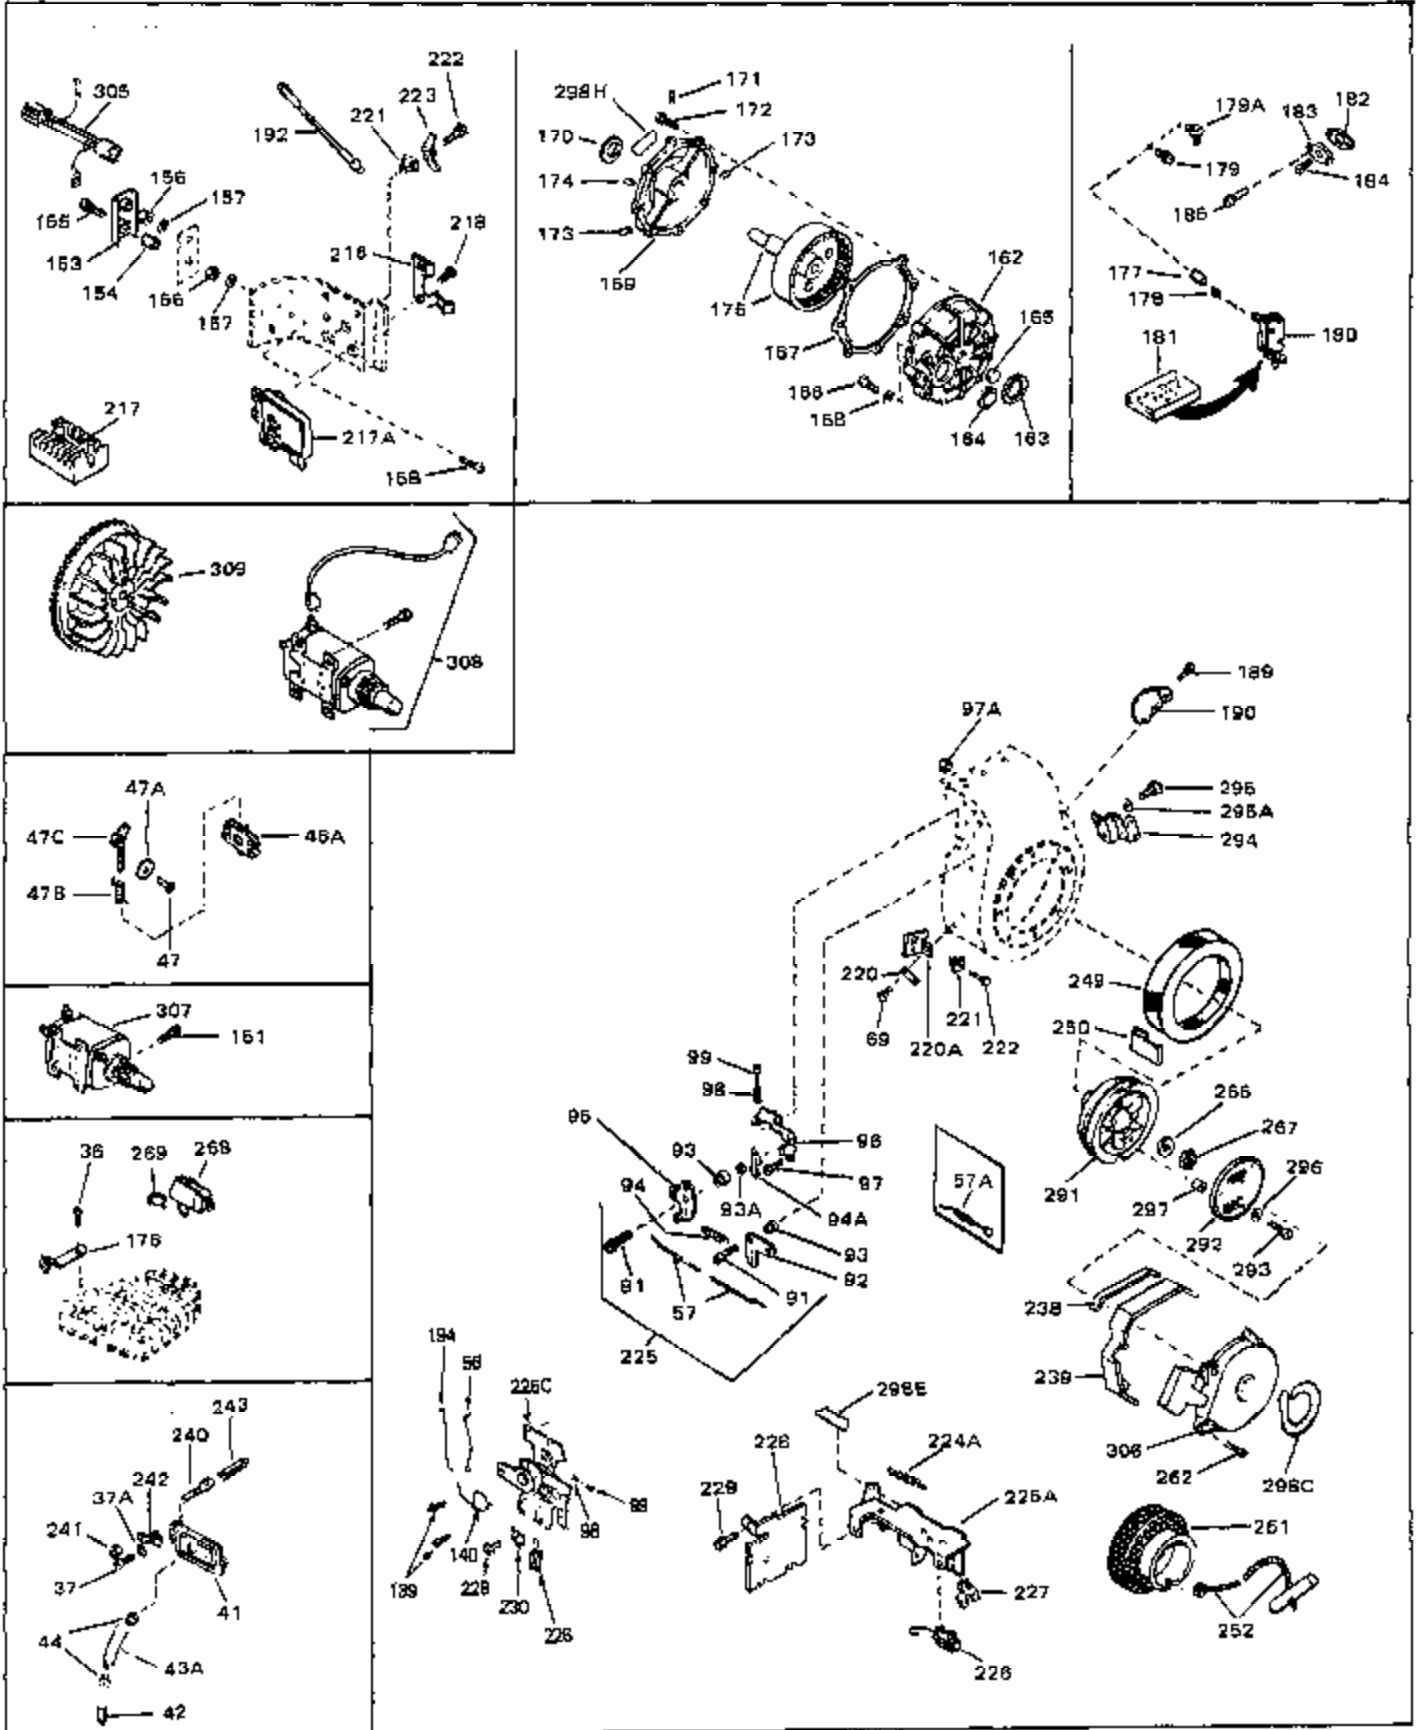

Ref #	Part Number	Qty	Description
36	650694A	0	Screw, Hex flange hd., 5/16-18 x 2
36	650695A	0	Screw, Hex flange hd., 5/16-18 x 2-1/4
36	650697A	0	Screw, Hex flange hd., 5/16-18 x 2-1/2
37	650128	0	Screw
37	650597	0	Screw, Hex washer hd., 10-24 x 5/8
37A	27261	0	Washer, Flat
41	28425	0	Cover, Valve chamber
56	30824	0	Link, Throttle
69	29747A	0	Screw
98	32924	0	Spring, Compression
98	28569	0	Spring, Compression
98	31342	0	Spring, Compression
99	29500	0	Screw, Fil. hd. mach., Sems, 8-32 x 3/4
99	650549	0	Screw
99	650688	0	Screw, Hex hd., 10-32 x 1-5/16" (Drilled
182	32683	0	Gasket, Fuel pump
183	32955	0	Cover, Fuel pump pad
184	9556	0	Plug, Oil drain (Sq. hd. pipe, 1/8-27)
185	30688	0	Screw, Hex hd. Sems, 1/4-20 x 1/2
224A	30826	0	Spring, Extension
225	730152	0	Control Assy., Speed
225A	33110A	0	Control Assy., Speed (Remote)
226	610973	0	Terminal Assy.
227	33177	0	Terminal
229	28942	0	Screw
230	27793	0	Clip, Conduit
262	29716	0	Screw
266	650815	0	Washer, Belleville
267	8115	0	Nut, Hex
305	33018	0	Harness, Adapter
306	590420	0	Starter, Rewind
308	32386	0	Starter Motor Kit (110-120 Volt)
308	32901	0	Starter Motor Kit (110-120 Volt)
308	33328	0	Starter Motor Kit (110-120 Volt)
308	33328A	0	Starter Motor Kit (110-120 Volt)
308	33518	0	Starter Motor Kit (110-120 Volt)
308	33518A	0	Starter Motor Kit (110-120 Volt)
308	33518B	0	Starter Motor Kit (110-120 Volt)
309	30811A	0	Flywheel