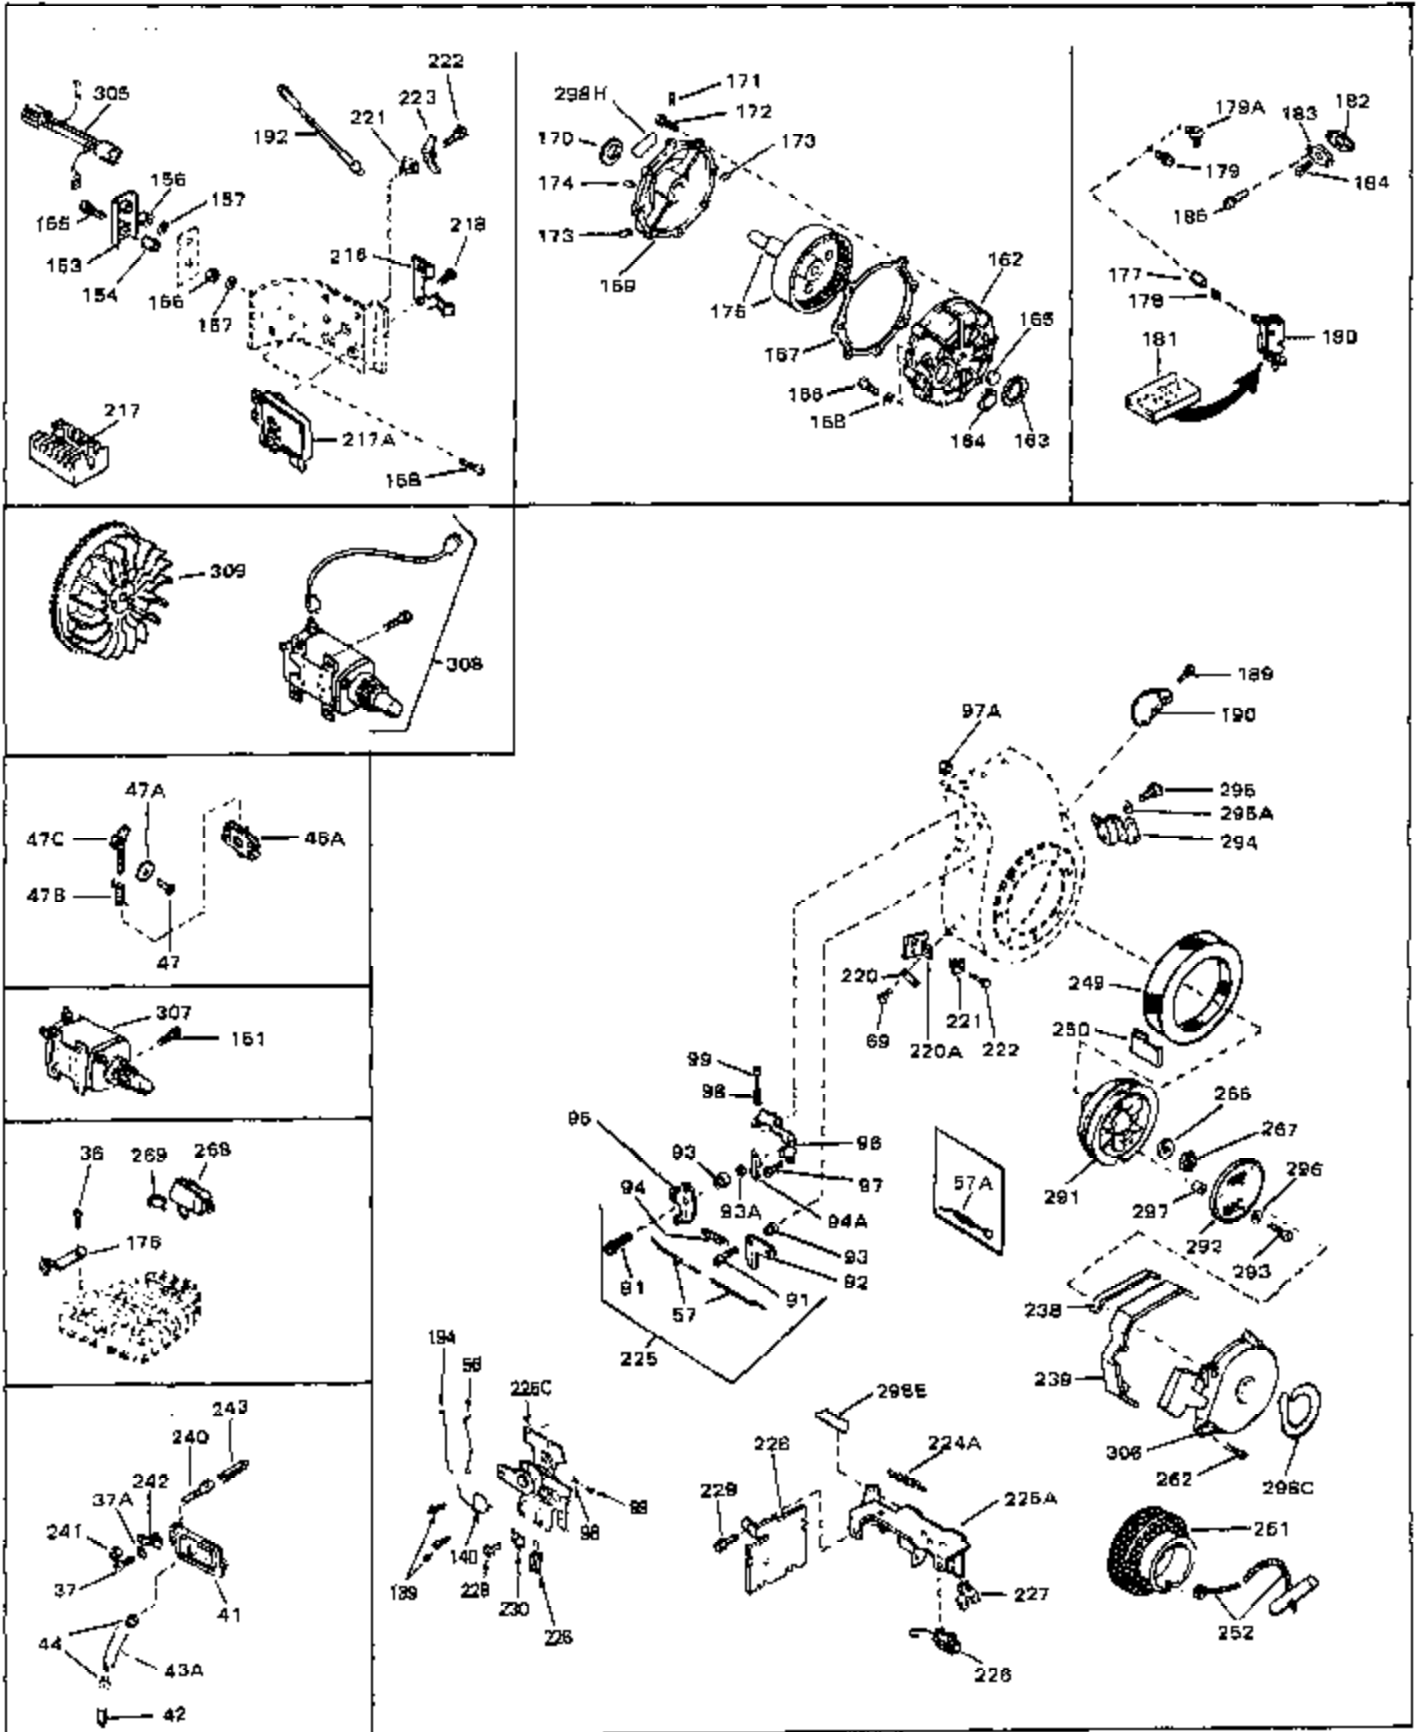

Ref #	Part Number	Qty	Description
36	650694A	0	Screw, Hex flange hd., 5/16-18 x 2
36	650695A	0	Screw, Hex flange hd., 5/16-18 x 2-1/4
36	650697A	0	Screw, Hex flange hd., 5/16-18 x 2-1/2
37	650128	0	Screw
37	650597	0	Screw, Hex washer hd., 10-24 x 5/8
37A	27261	0	Washer, Flat
41	28425	0	Cover, Valve chamber
56	32327	0	Link, Throttle
69	29747A	0	Screw
98	32924	0	Spring, Compression
98	28569	0	Spring, Compression
98	31342	0	Spring, Compression
99	29500	0	Screw, Fil. hd. mach., Sems, 8-32 x 3/4
99	650549	0	Screw
99	650688	0	Screw, Hex hd., 10-32 x 1-5/16" (Drilled
182	32683	0	Gasket, Fuel pump
183	32955	0	Cover, Fuel pump pad
184	9556	0	Plug, Oil drain (Sq. hd. pipe, 1/8-27)
185	30688	0	Screw, Hex hd. Sems, 1/4-20 x 1/2
225	730152	0	Control Assy., Speed
227	33177	0	Terminal
240	30845A	0	Bolt, Governor adjusting
241	33450	0	Nut, Lock
242	32328	0	Bracket, Speed adjusting
243	30886A	0	Spring, Governor bolt
262	29716	0	Screw
266	650815	0	Washer, Belleville
267	8115	0	Nut, Hex
268	31584	0	Cup, Spark plug
269	31583	0	Clamp, Wire
305	33018	0	Harness, Adapter
306	590420	0	Starter, Rewind
308	32386	0	Starter Motor Kit (110-120 Volt)
308	32901	0	Starter Motor Kit (110-120 Volt)
308	33328	0	Starter Motor Kit (110-120 Volt)
308	33328A	0	Starter Motor Kit (110-120 Volt)
308	33518	0	Starter Motor Kit (110-120 Volt)
308	33518A	0	Starter Motor Kit (110-120 Volt)
308	33518B	0	Starter Motor Kit (110-120 Volt)
309	30811A	0	Flywheel