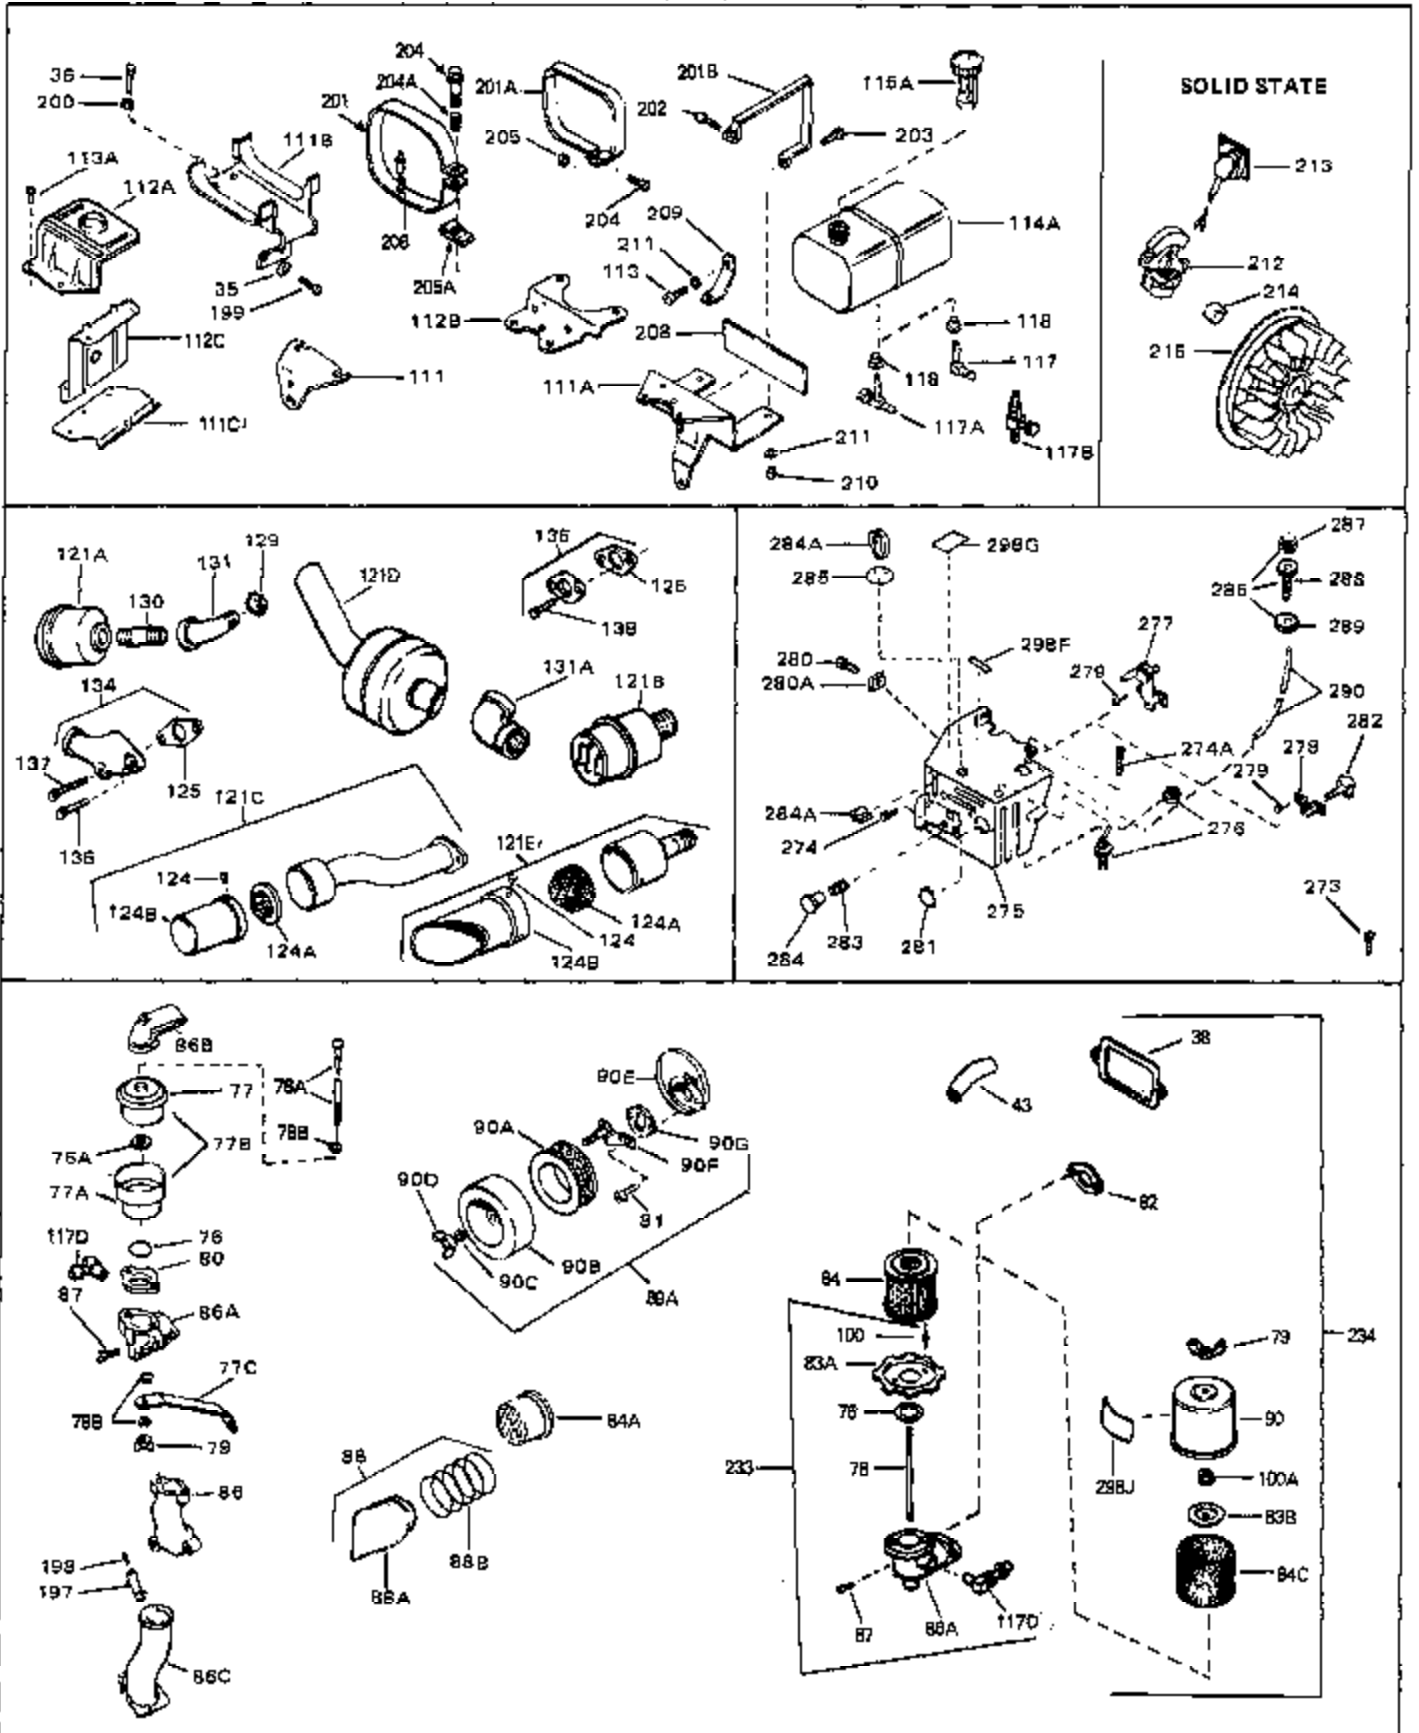

Engine Parts List #2

Ref #	Part Number	Qty	Description
35	26073	0	Washer, Connecting rod bolt
35	650570	0	Washer, Flat
35	650691	0	Washer, Flat
36	650694A	0	Screw, Hex flange hd., 5/16-18 x 2
36	650695A	0	Screw, Hex flange hd., 5/16-18 x 2-1/4
36	650697A	0	Screw, Hex flange hd., 5/16-18 x 2-1/2
38	27896	0	Gasket, Breather cover
43	27627	0	Tube, Breather
81	28820	0	Screw
81	30196	0	Screw
81	650521	0	Screw
82	27272	0	Gasket, Air cleaner
86A	34697	0	Elbow, Air cleaner
89A	730128	0	Cleaner Assy., Air
111A	33353	0	Bracket, Lower fuel tank
112A	33352A	0	Bracket, Upper fuel tank
113A	650273	0	Screw
113	650561	0	Screw
117B	33053	0	Valve, Fuel strainer & shut-off
117	33395	0	Fitting, Fuel line
118	33679	0	Bushing, Fuel fitting
121E	391026	0	Muffler
124A	33171	0	Screen, Muffler
124B	33185	0	Cover & Tube, Muffler
124	650578	0	Screw
125	27930	0	Gasket, Exhaust
134	31288	0	Muffler Adapter Kit
135	730130	0	Muffler Adapter Kit
136	6021A	0	Screw, Hex flange hd., 5/16-18 x 1-1/2
137	650697A	0	Screw, Hex flange hd., 5/16-18 x 2-1/2
138	30196	0	Screw
233	34819	0	Elbow Assy., Air cleaner
234	730561	0	Air Cleaner Kit, Dual Element upright,
273	650687	0	Screw, Pan hd. self-tap, 10-32 x 5/16