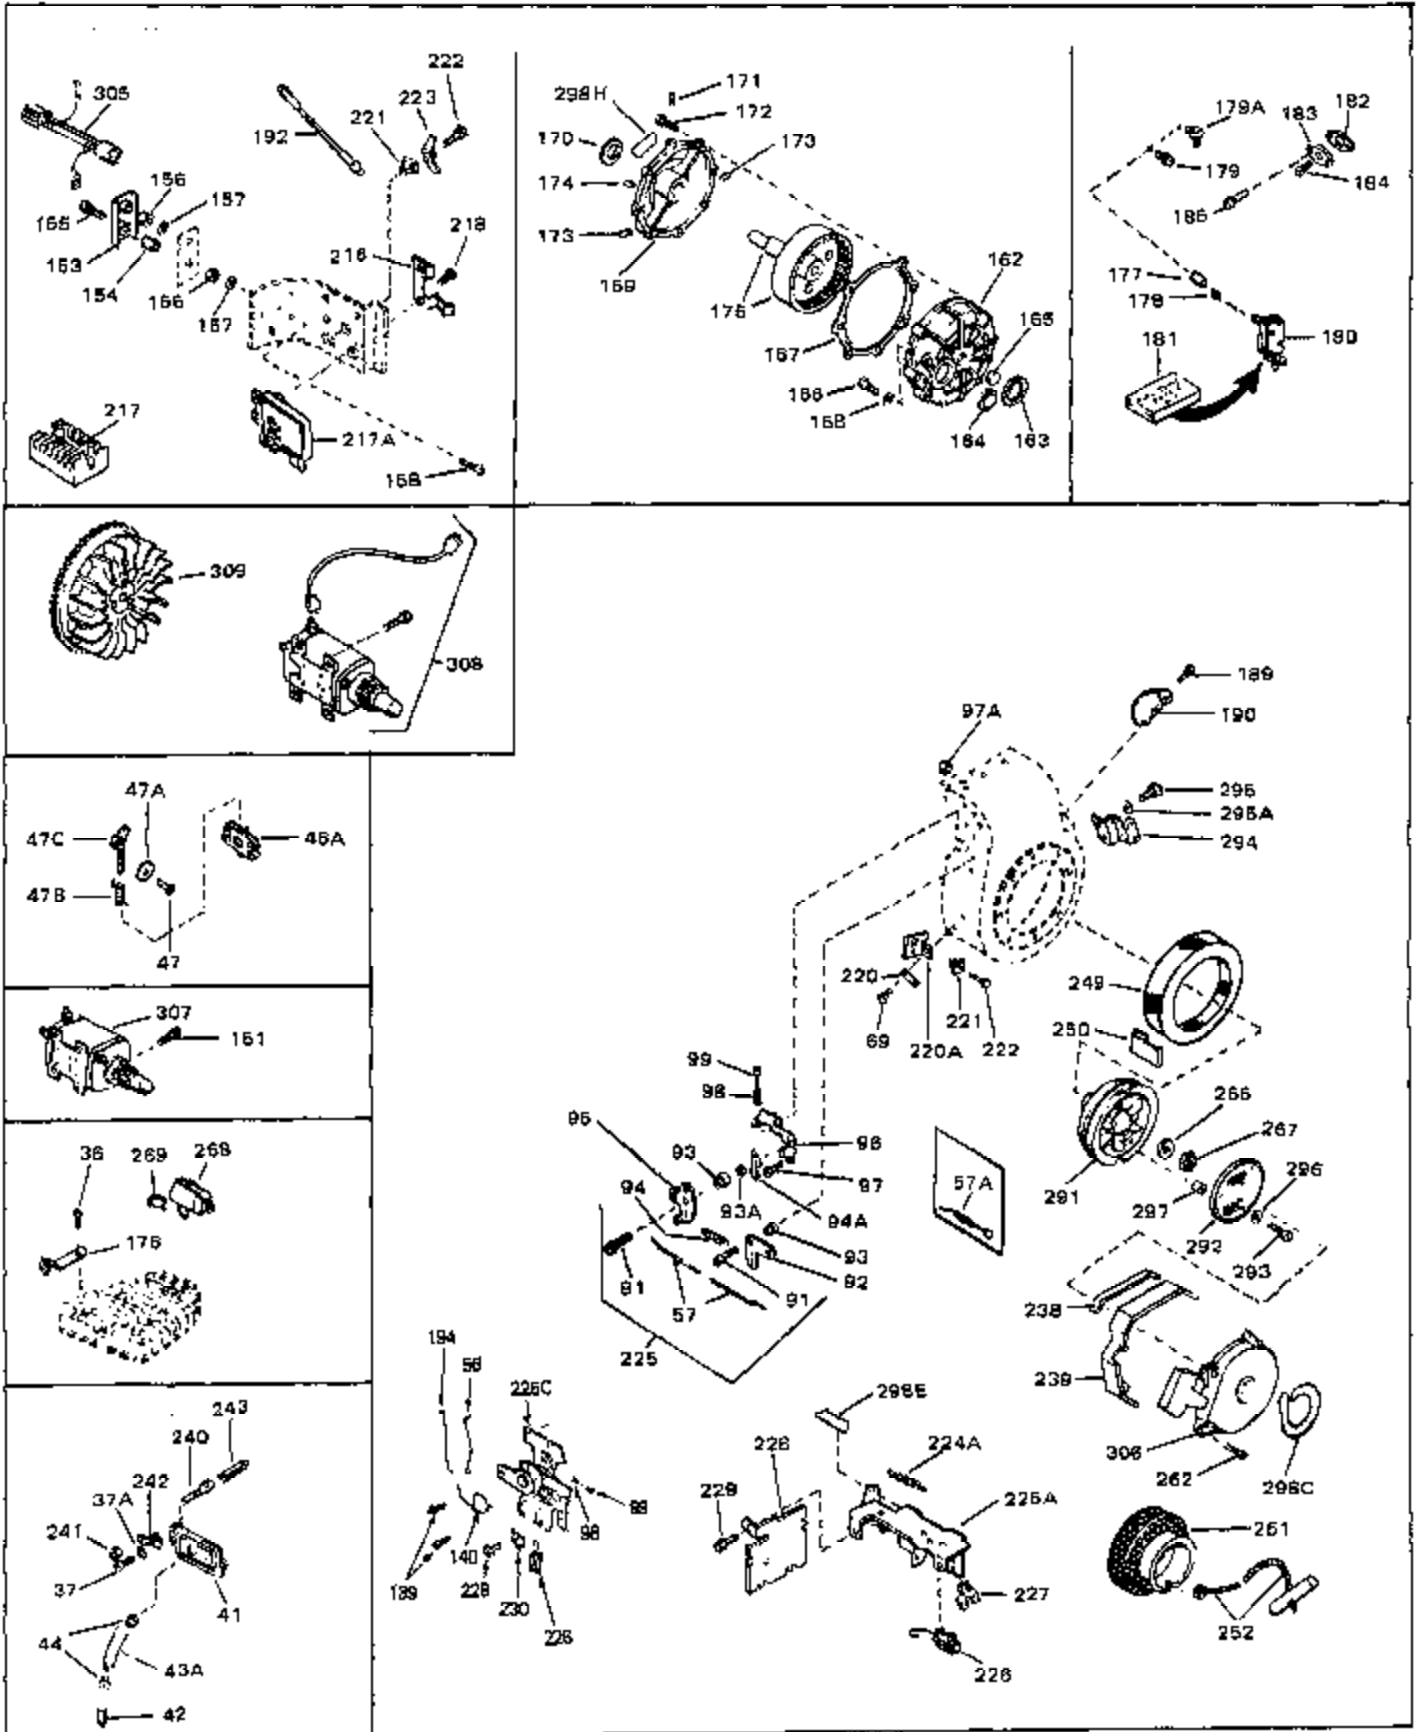

Ref #	Part Number	Qty	Description
36	650694A	0	Screw, Hex flange hd., 5/16-18 x 2
36	650695A	0	Screw, Hex flange hd., 5/16-18 x 2-1/4
36	650697A	0	Screw, Hex flange hd., 5/16-18 x 2-1/2
37	650128	0	Screw
37	650597	0	Screw, Hex washer hd., 10-24 x 5/8
37A	27261	0	Washer, Flat
41	28425	0	Cover, Valve chamber
56	31710	0	Link, Throttle
69	29747A	0	Screw
98	28569	0	Spring, Compression
98	31342	0	Spring, Compression
98	32924	0	Spring, Compression
99	29500	0	Screw, Fil. hd. mach., Sems, 8-32 x 3/4
99	650549	0	Screw
99	650688	0	Screw, Hex hd., 10-32 x 1-5/16" (Drilled
182	32683	0	Gasket, Fuel pump
183	32955	0	Cover, Fuel pump pad
184	9556	0	Plug, Oil drain (Sq. hd. pipe, 1/8-27)
185	30688	0	Screw, Hex hd. Sems, 1/4-20 x 1/2
225	730152	0	Control Assy., Speed
226	610973	0	Terminal Assy.
227	33177	0	Terminal
229	28942	0	Screw
230	27793	0	Clip, Conduit
262	29716	0	Screw
266	650815	0	Washer, Belleville
267	8115	0	Nut, Hex
305	33018	0	Harness, Adapter
306	590420	0	Starter, Rewind
308	32386	0	Starter Motor Kit (110-120 Volt)
308	32901	0	Starter Motor Kit (110-120 Volt)
308	33328	0	Starter Motor Kit (110-120 Volt)
308	33328A	0	Starter Motor Kit (110-120 Volt)
308	33518	0	Starter Motor Kit (110-120 Volt)
308	33518A	0	Starter Motor Kit (110-120 Volt)
308	33518B	0	Starter Motor Kit (110-120 Volt)
309	30811A	0	Flywheel