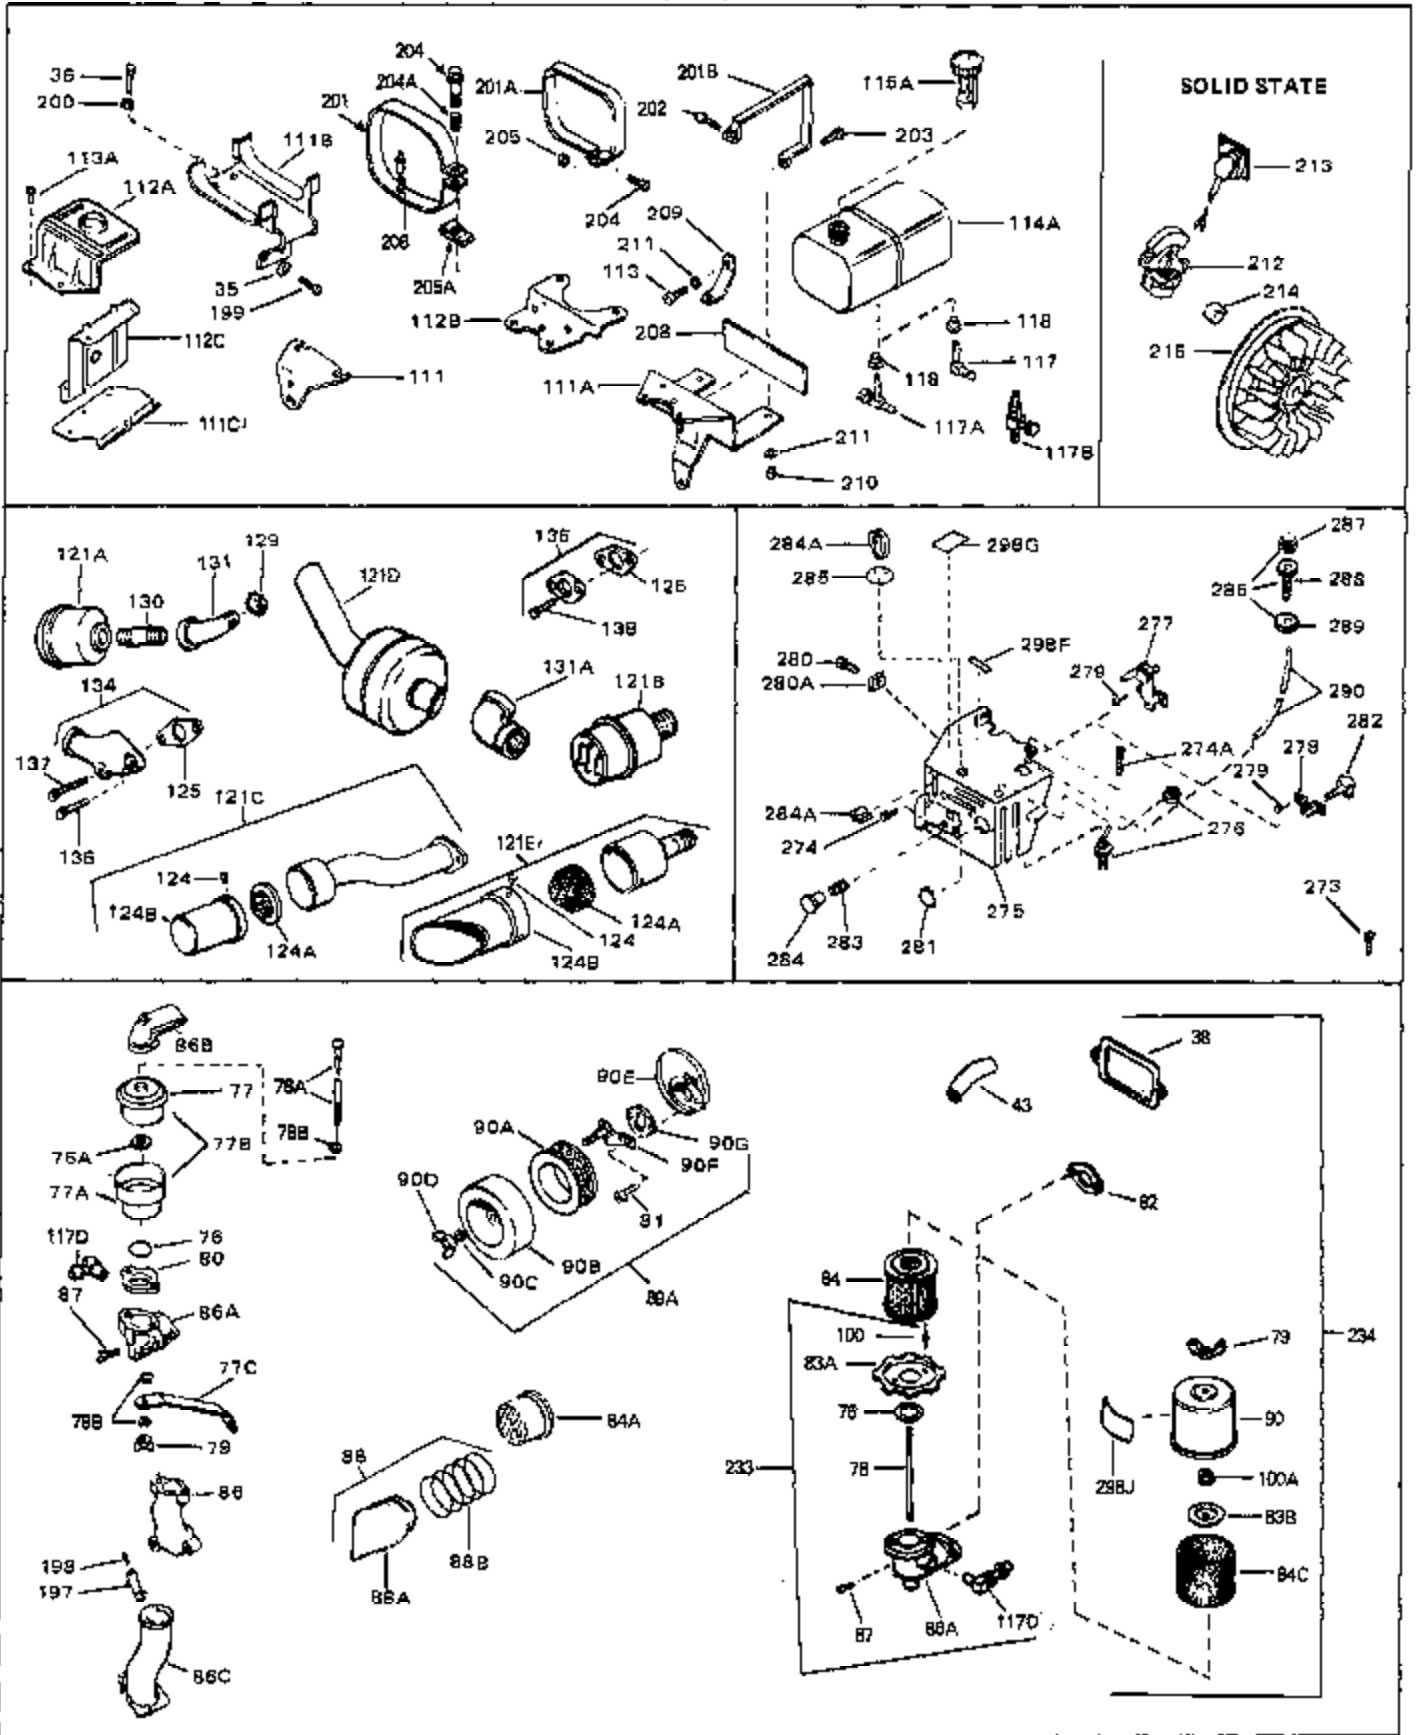

Engine Parts List #2

Ref #	Part Number	Qty	Description
35	26073	0	Washer, Connecting rod bolt
35	650570	0	Washer, Flat
35	650691	0	Washer, Flat
36	650694A	0	Screw, Hex flange hd., 5/16-18 x 2
36	650695A	0	Screw, Hex flange hd., 5/16-18 x 2-1/4
36	650697A	0	Screw, Hex flange hd., 5/16-18 x 2-1/2
38	27896	0	Gasket, Breather cover
43	27627	0	Tube, Breather
81	28820	0	Screw
81	30196	0	Screw
81	650521	0	Screw
82	27272	0	Gasket, Air cleaner
86A	34697	0	Elbow, Air cleaner
89A	730128	0	Cleaner Assy., Air
111A	33353	0	Bracket, Lower fuel tank
112A	33352A	0	Bracket, Upper fuel tank
113A	650273	0	Screw
113	650561	0	Screw
117B	33053	0	Valve, Fuel strainer & shut-off
117	33395	0	Fitting, Fuel line
118	33679	0	Bushing, Fuel fitting
121B	31287	0	Muffler
121E	391026	0	Muffler
124A	33171	0	Screen, Muffler
124B	33185	0	Cover & Tube, Muffler
124	650578	0	Screw
125	27930	0	Gasket, Exhaust
129	28443	0	Nut, Conduit (1/8" thick)
129	32862	0	Nut, Conduit (1/4" thick)
131	30209	0	Elbow, Exhaust (45°)
134	31288	0	Muffler Adapter Kit
135	730130	0	Muffler Adapter Kit
136	6021A	0	Screw, Hex flange hd., 5/16-18 x 1-1/2
137	650697A	0	Screw, Hex flange hd., 5/16-18 x 2-1/2
138	30196	0	Screw
233	34819	0	Elbow Assy., Air cleaner
234	730561	0	Air Cleaner Kit, Dual Element upright,
273	650687	0	Screw, Pan hd. self-tap, 10-32 x 5/16