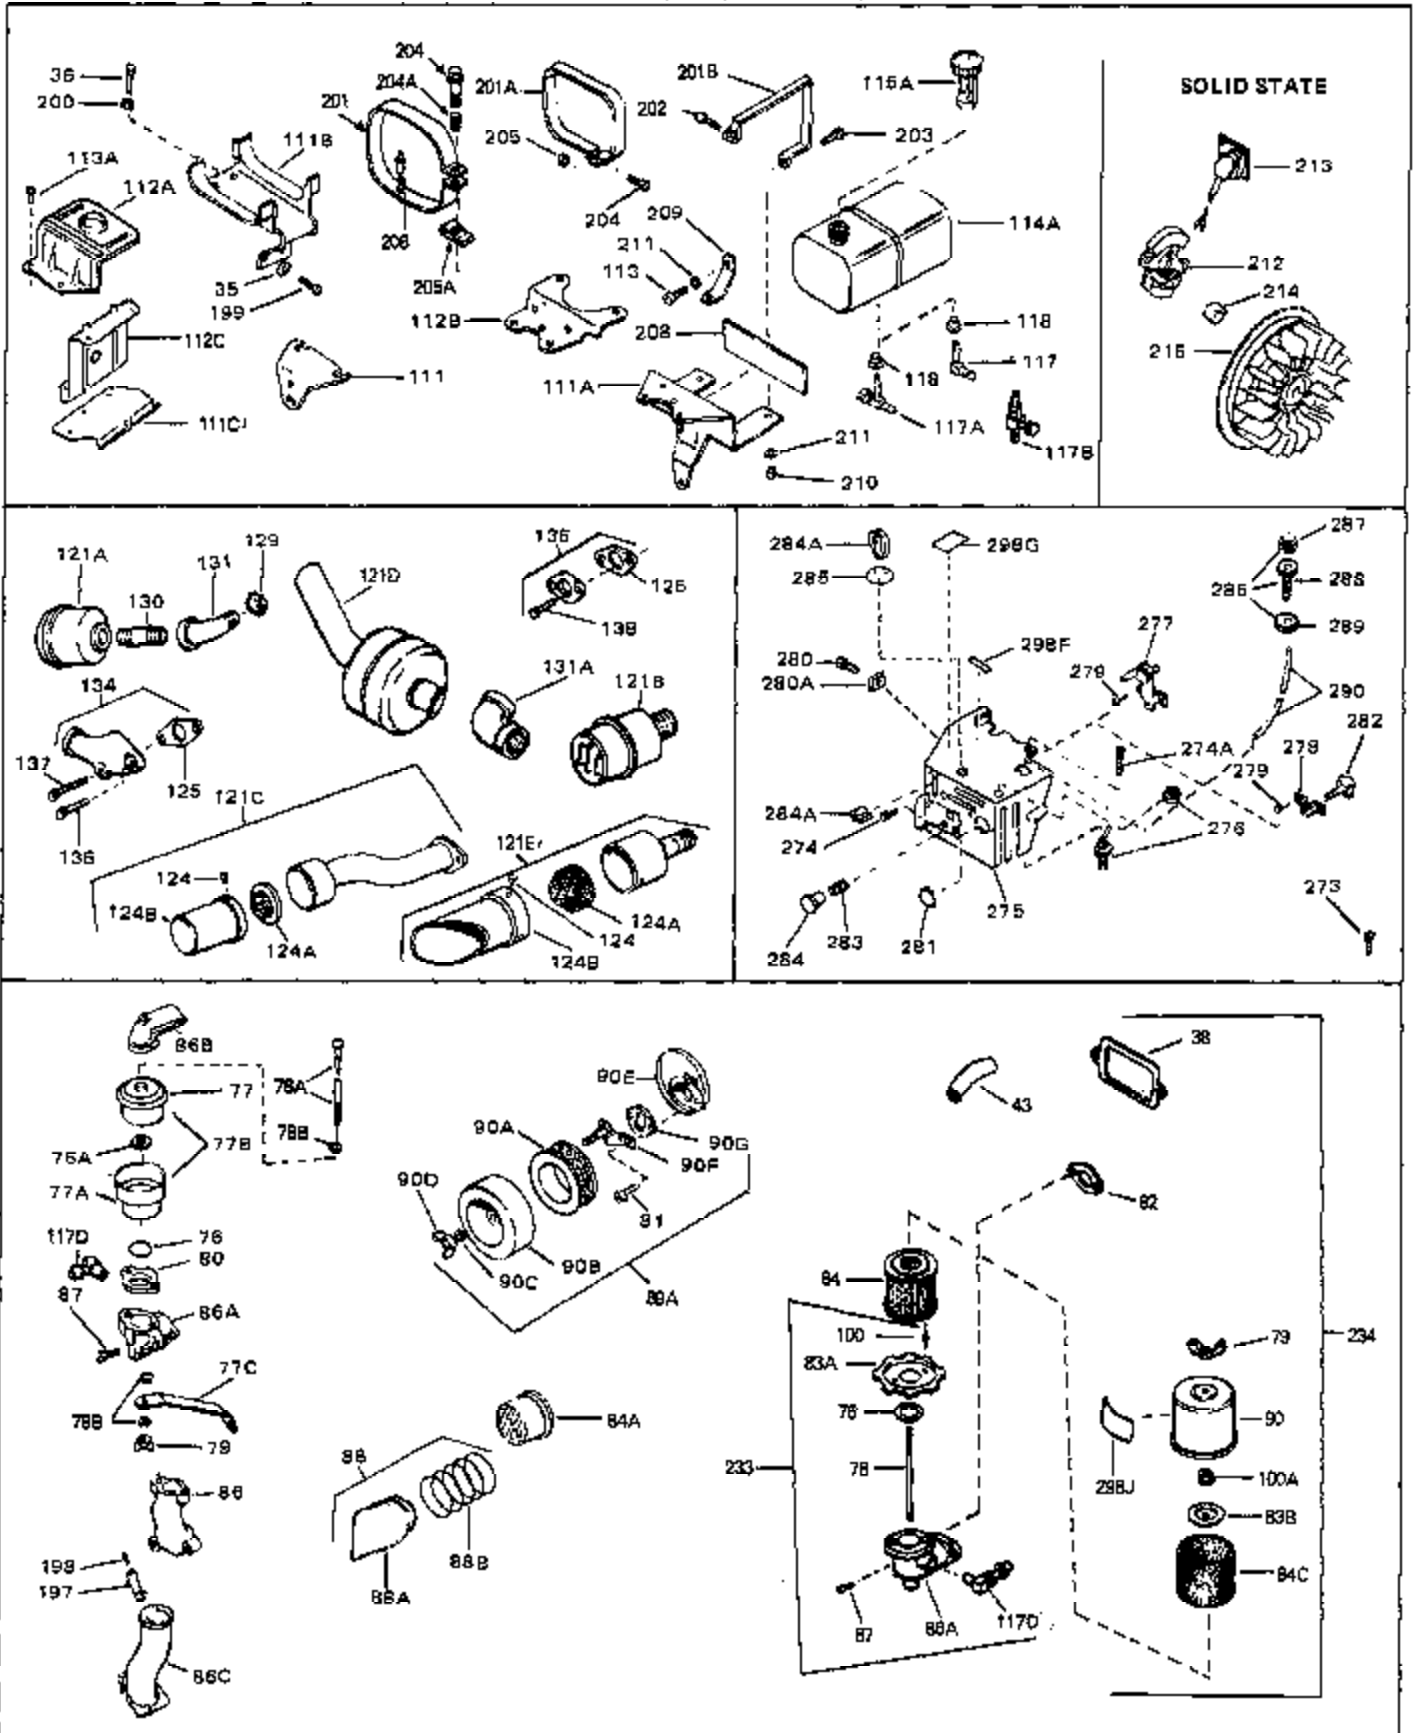

Engine Parts List #2

Ref #	Part Number	Qty	Description
35	26073	0	Washer, Connecting rod bolt
35	650570	0	Washer, Flat
35	650691	0	Washer, Flat
36	650694A	0	Screw, Hex flange hd., 5/16-18 x 2
36	650695A	0	Screw, Hex flange hd., 5/16-18 x 2-1/4
36	650697A	0	Screw, Hex flange hd., 5/16-18 x 2-1/2
38	27896	0	Gasket, Breather cover
43	27627	0	Tube, Breather
81	28820	0	Screw
81	30196	0	Screw
81	650521	0	Screw
82	27272	0	Gasket, Air cleaner
86A	34697	0	Elbow, Air cleaner
89A	730128	0	Cleaner Assy., Air
111	33167	0	Bracket, Lower fuel tank
112B	33166A	0	Bracket, Upper fuel tank
113A	650665	0	Screw
113	650561	0	Screw
117	33395	0	Fitting, Fuel line
117B	33053	0	Valve, Fuel strainer & shut-off
118	33679	0	Bushing, Fuel fitting
121E	391026	0	Muffler
124A	33171	0	Screen, Muffler
124B	33185	0	Cover & Tube, Muffler
124	650578	0	Screw
125	27930	0	Gasket, Exhaust
134	31288	0	Muffler Adapter Kit
135	730130	0	Muffler Adapter Kit
136	6021A	0	Screw, Hex flange hd., 5/16-18 x 1-1/2
137	650697A	0	Screw, Hex flange hd., 5/16-18 x 2-1/2
138	30196	0	Screw
233	34819	0	Elbow Assy., Air cleaner
234	730561	0	Air Cleaner Kit, Dual Element upright,
273	650687	0	Screw, Pan hd. self-tap, 10-32 x 5/16