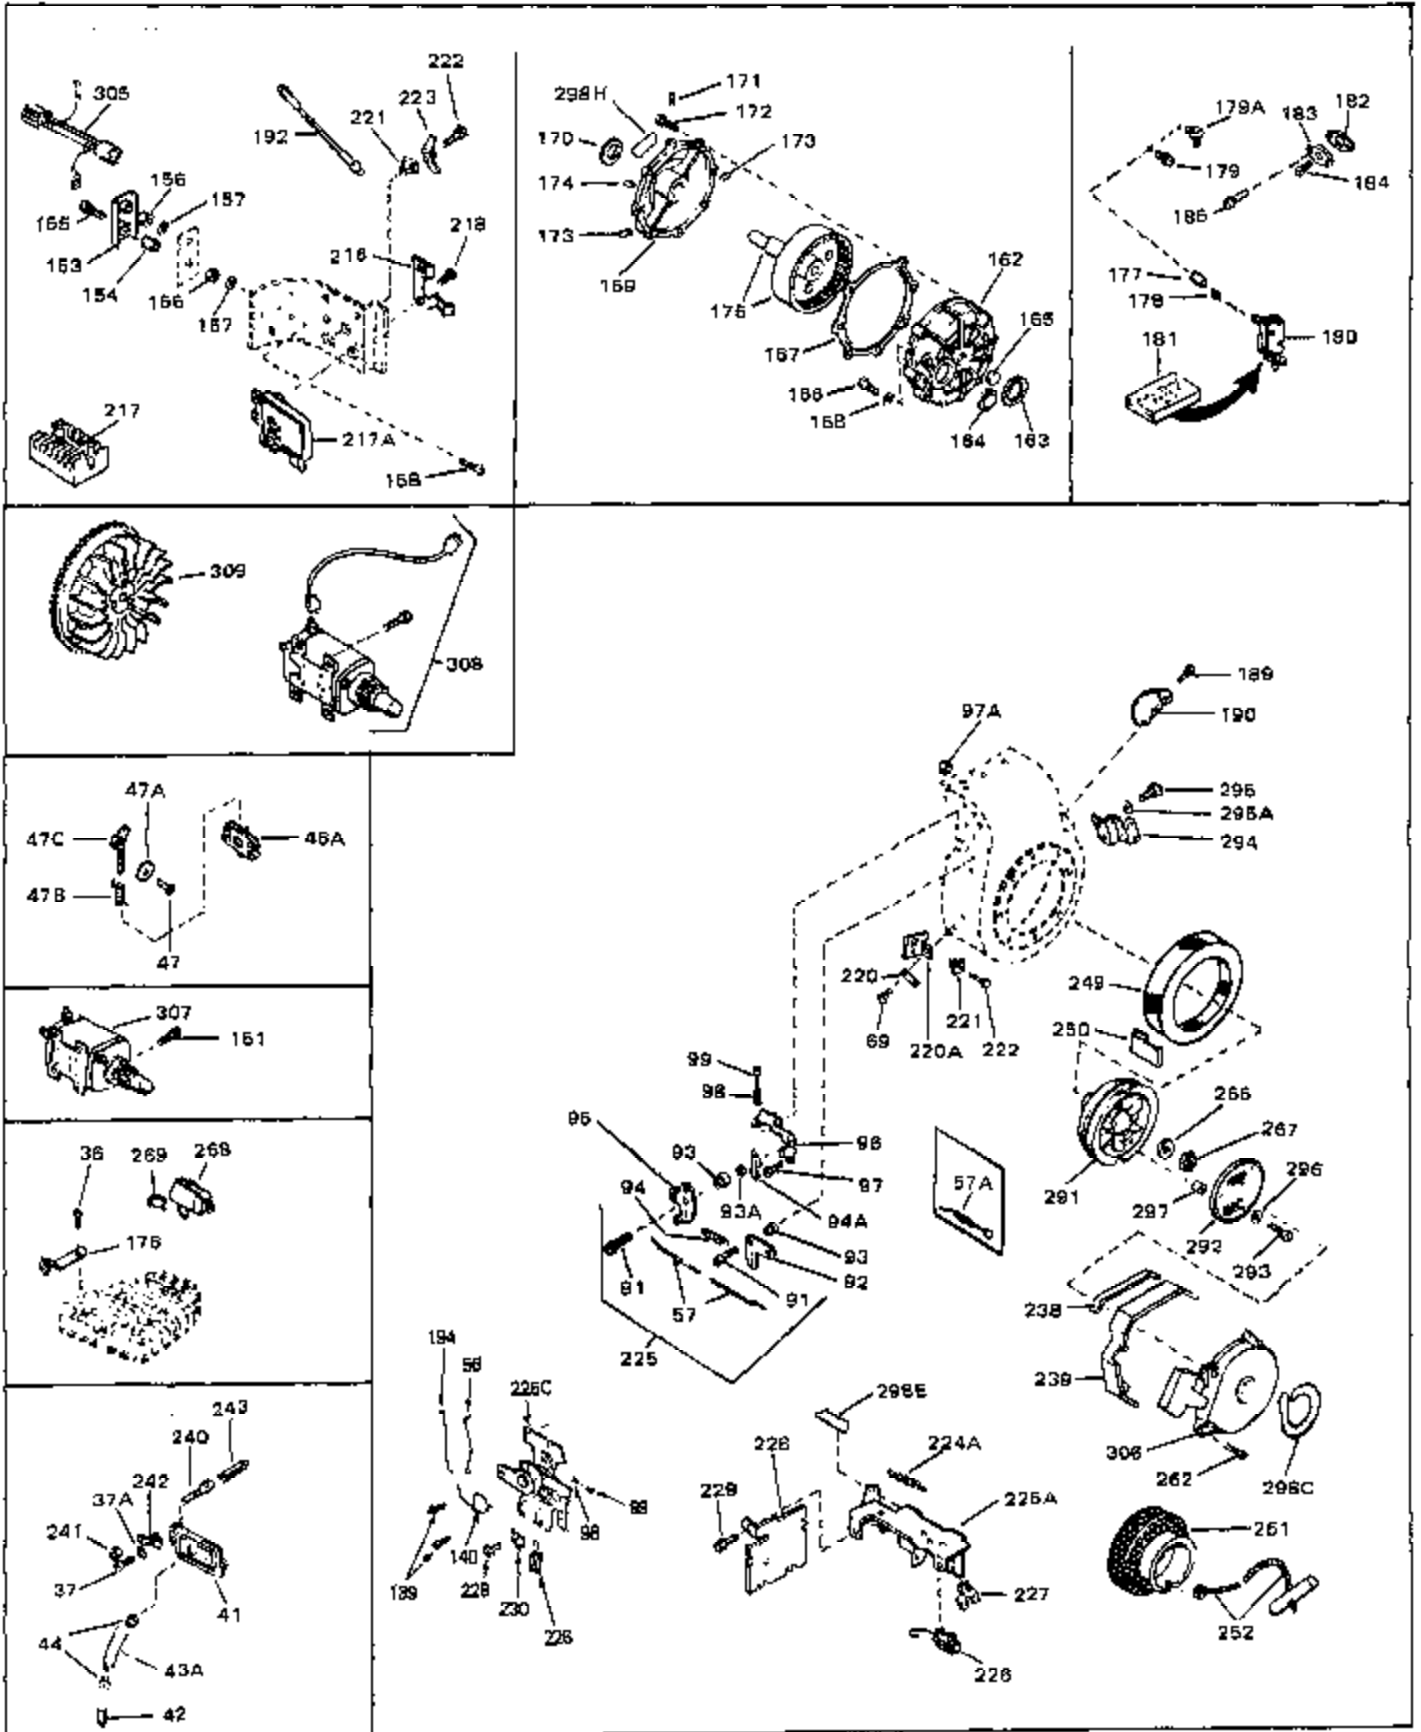

Ref #	Part Number	Qty	Description
36	650694A	0	Screw, Hex flange hd., 5/16-18 x 2
36	650695A	0	Screw, Hex flange hd., 5/16-18 x 2-1/4
36	650697A	0	Screw, Hex flange hd., 5/16-18 x 2-1/2
37	650128	0	Screw
37	650597	0	Screw, Hex washer hd., 10-24 x 5/8
37A	27261	0	Washer, Flat
41	28425	0	Cover, Valve chamber
56	31710	0	Link, Throttle
69	29747A	0	Screw
98	28569	0	Spring, Compression
98	31342	0	Spring, Compression
98	32924	0	Spring, Compression
99	650549	0	Screw
99	650688	0	Screw, Hex hd., 10-32 x 1-5/16" (Drilled
99	29500	0	Screw, Fil. hd. mach., Sems, 8-32 x 3/4
182	32683	0	Gasket, Fuel pump
183	32955	0	Cover, Fuel pump pad
184	9556	0	Plug, Oil drain (Sq. hd. pipe, 1/8-27)
185	30688	0	Screw, Hex hd. Sems, 1/4-20 x 1/2
225	730152	0	Control Assy., Speed
226	610973	0	Terminal Assy.
227	33177	0	Terminal
229	28942	0	Screw
230	27793	0	Clip, Conduit
251	28301	0	Pulley, Starter
252	590343	0	Rope & Handle Assy., Starter
266	650815	0	Washer, Belleville
267	8115	0	Nut, Hex
305	33018	0	Harness, Adapter
308	32386	0	Starter Motor Kit (110-120 Volt)
308	32901	0	Starter Motor Kit (110-120 Volt)
308	33328	0	Starter Motor Kit (110-120 Volt)
308	33328A	0	Starter Motor Kit (110-120 Volt)
308	33518	0	Starter Motor Kit (110-120 Volt)
308	33518A	0	Starter Motor Kit (110-120 Volt)
308	33518B	0	Starter Motor Kit (110-120 Volt)
309	30811A	0	Flywheel