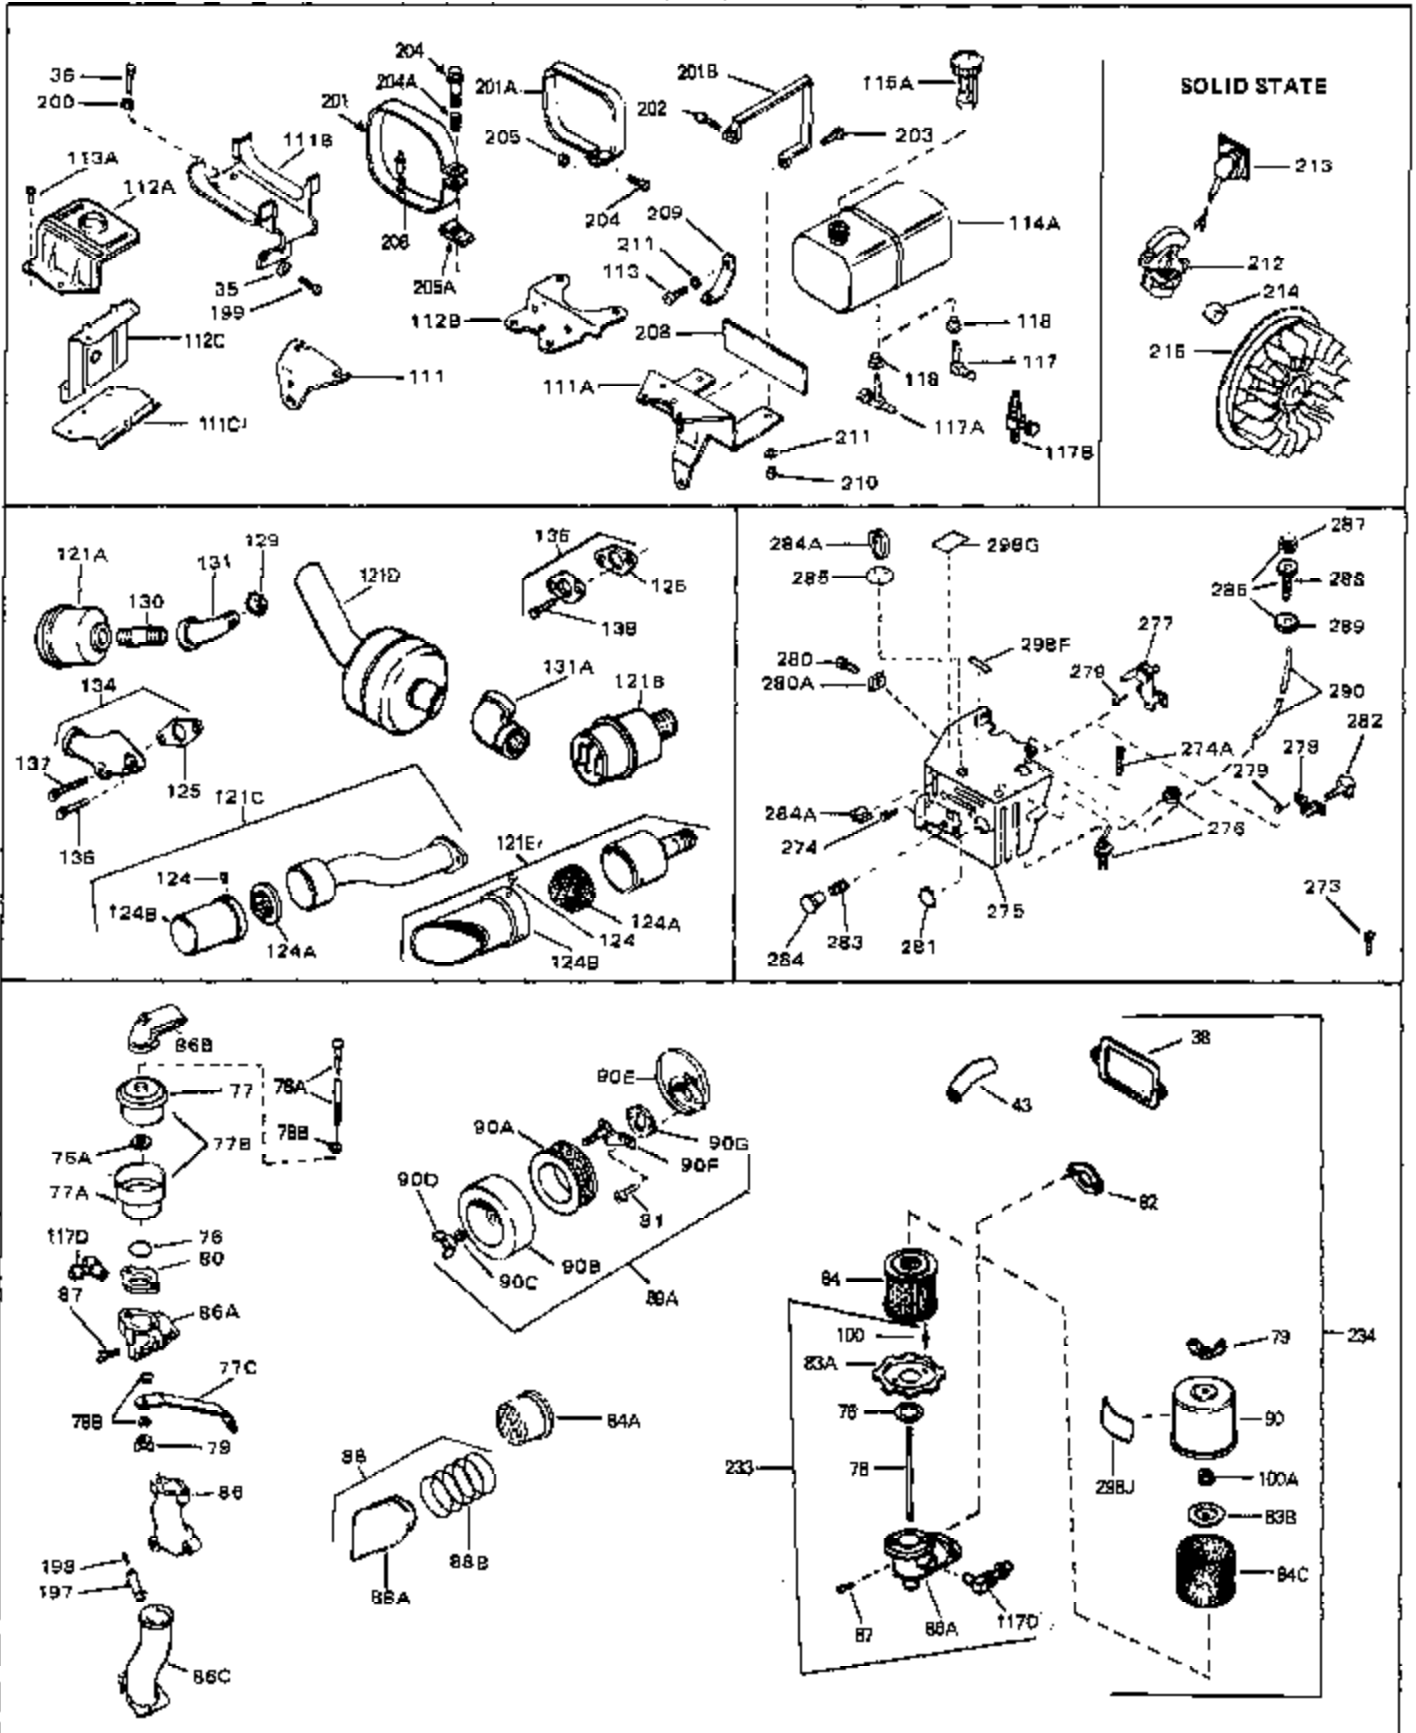

Engine Parts List #2

Ref #	Part Number	Qty	Description
35	26073	0	Washer, Connecting rod bolt
35	650570	0	Washer, Flat
35	650691	0	Washer, Flat
36	650694A	0	Screw, Hex flange hd., 5/16-18 x 2
36	650695A	0	Screw, Hex flange hd., 5/16-18 x 2-1/4
36	650697A	0	Screw, Hex flange hd., 5/16-18 x 2-1/2
38	27896	0	Gasket, Breather cover
43	27627	0	Tube, Breather
81	28820	0	Screw
81	30196	0	Screw
81	650521	0	Screw
82	27272	0	Gasket, Air cleaner
84A	31700	0	Element, Air cleaner
86A	34697	0	Elbow, Air cleaner
89A	730128	0	Cleaner Assy., Air
111A	33353	0	Bracket, Lower fuel tank
112A	33352A	0	Bracket, Upper fuel tank
113A	650273	0	Screw
113	650561	0	Screw
117	33395	0	Fitting, Fuel line
117B	33053	0	Valve, Fuel strainer & shut-off
118	33679	0	Bushing, Fuel fitting
121E	391026	0	Muffler
124A	33171	0	Screen, Muffler
124B	33185	0	Cover & Tube, Muffler
124	650578	0	Screw
125	27930	0	Gasket, Exhaust
134	31288	0	Muffler Adapter Kit
135	730130	0	Muffler Adapter Kit
136	6021A	0	Screw, Hex flange hd., 5/16-18 x 1-1/2
137	650697A	0	Screw, Hex flange hd., 5/16-18 x 2-1/2
138	30196	0	Screw
233	34819	0	Elbow Assy., Air cleaner
234	730561	0	Air Cleaner Kit, Dual Element upright,
273	650687	0	Screw, Pan hd. self-tap, 10-32 x 5/16