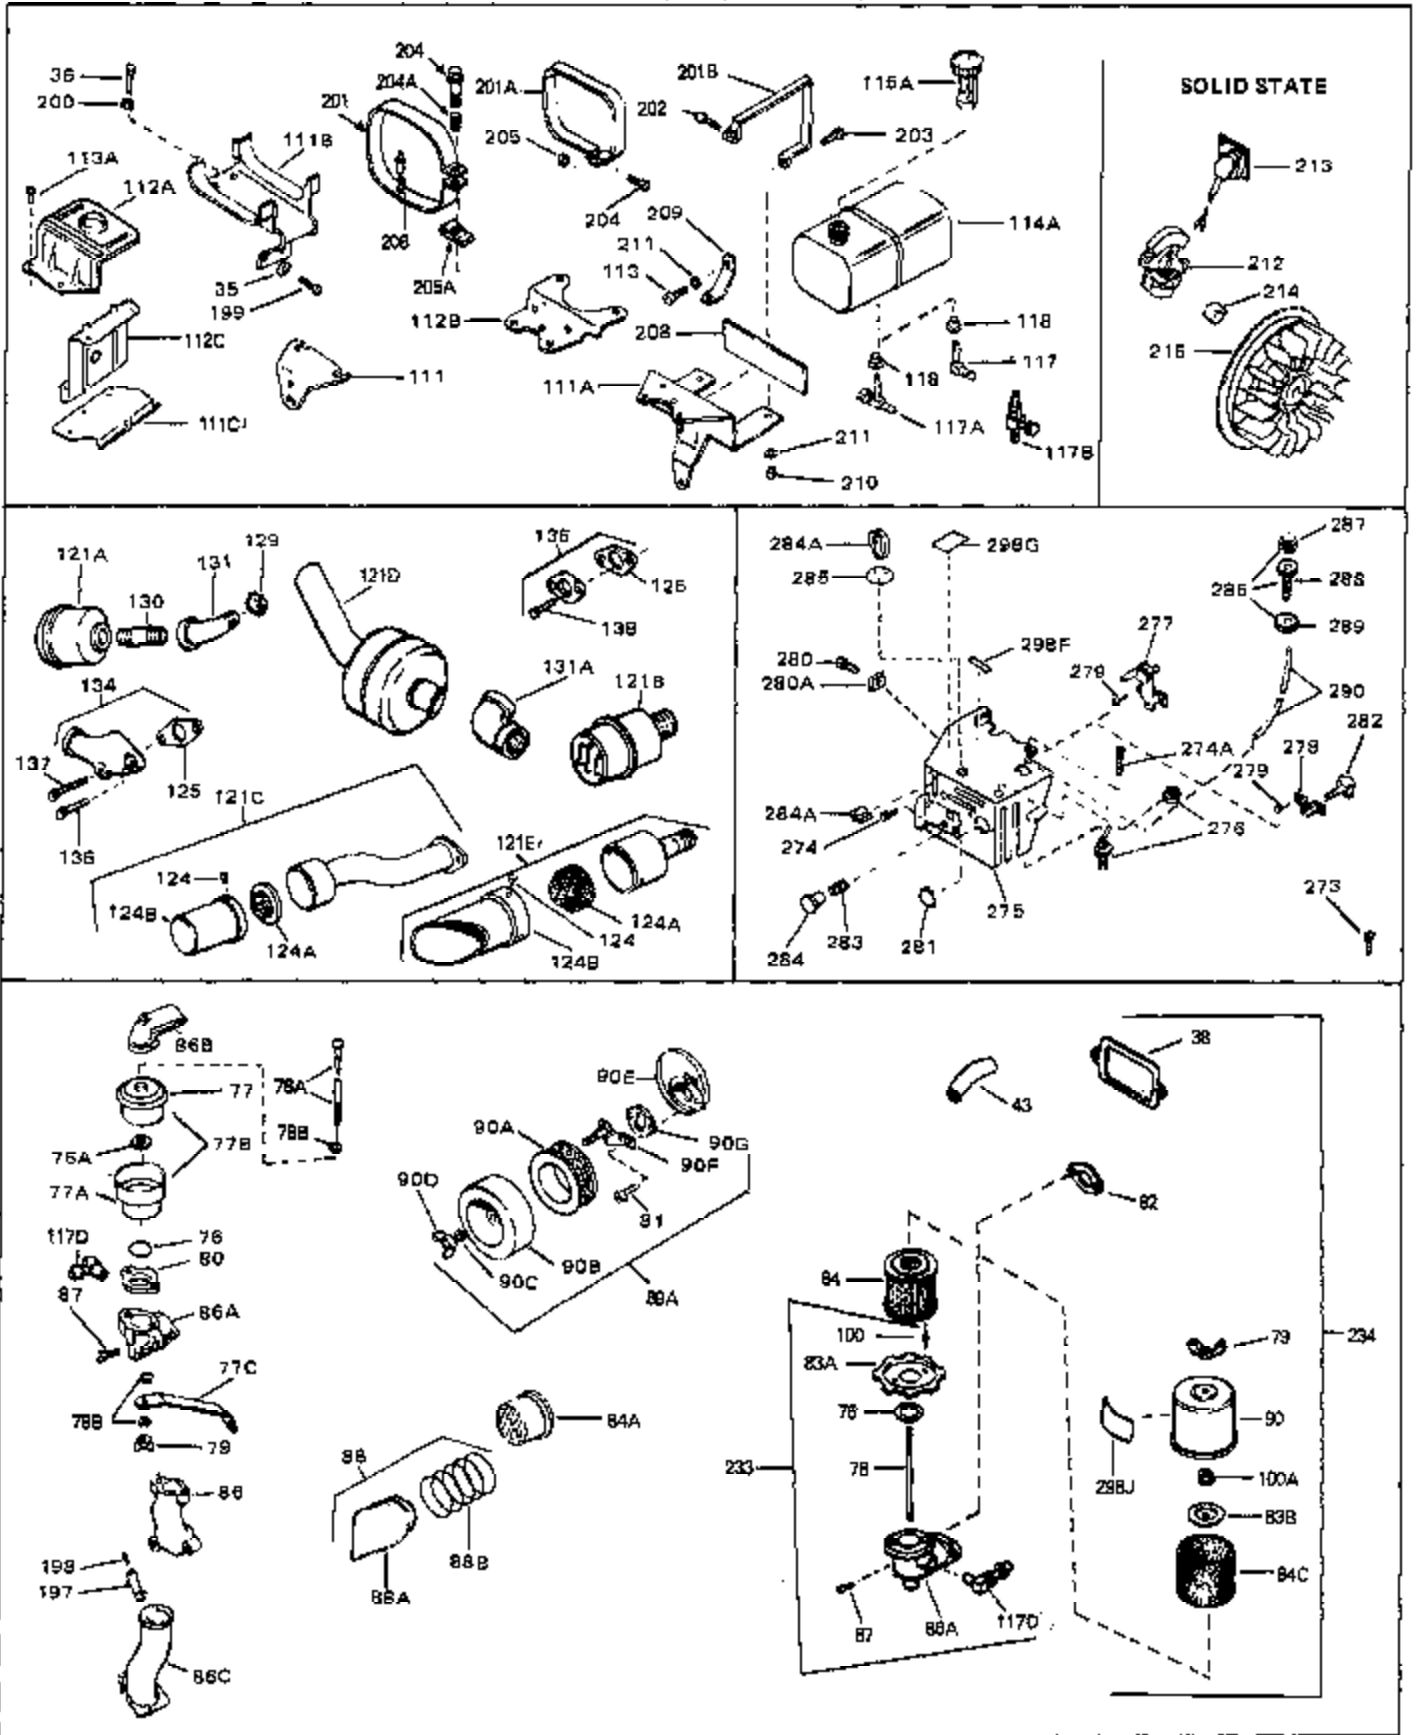

Engine Parts List #2

Ref #	Part Number	Qty	Description
35	26073	0	Washer, Connecting rod bolt
35	650570	0	Washer, Flat
35	650691	0	Washer, Flat
36	650694A	0	Screw, Hex flange hd., 5/16-18 x 2
36	650695A	0	Screw, Hex flange hd., 5/16-18 x 2-1/4
36	650697A	0	Screw, Hex flange hd., 5/16-18 x 2-1/2
38	27896	0	Gasket, Breather cover
43	27627	0	Tube, Breather
81	28820	0	Screw
81	30196	0	Screw
81	650521	0	Screw
82	27272	0	Gasket, Air cleaner
86A	34697	0	Elbow, Air cleaner
89A	730128	0	Cleaner Assy., Air
111A	31694	0	Bracket, Fuel tank
113	650561	0	Screw
117	28584	0	Strainer & Elbow
117B	33053	0	Valve, Fuel strainer & shut-off
121E	391026	0	Muffler
124A	33171	0	Screen, Muffler
124B	33185	0	Cover & Tube, Muffler
124	650578	0	Screw
125	27930	0	Gasket, Exhaust
129	32862	0	Nut, Conduit (1/4" thick)
131	29574	0	Elbow, Exhaust (90°)
134	31288	0	Muffler Adapter Kit
135	730130	0	Muffler Adapter Kit
136	6021A	0	Screw, Hex flange hd., 5/16-18 x 1-1/2
137	650697A	0	Screw, Hex flange hd., 5/16-18 x 2-1/2
138	30196	0	Screw
201B	31697	0	Strap, Fuel tank
202	29212	0	Screw
203	6202	0	Screw
210	29752	0	Nut
233	34819	0	Elbow Assy., Air cleaner
234	730561	0	Air Cleaner Kit, Dual Element upright,
273	650687	0	Screw, Pan hd. self-tap, 10-32 x 5/16