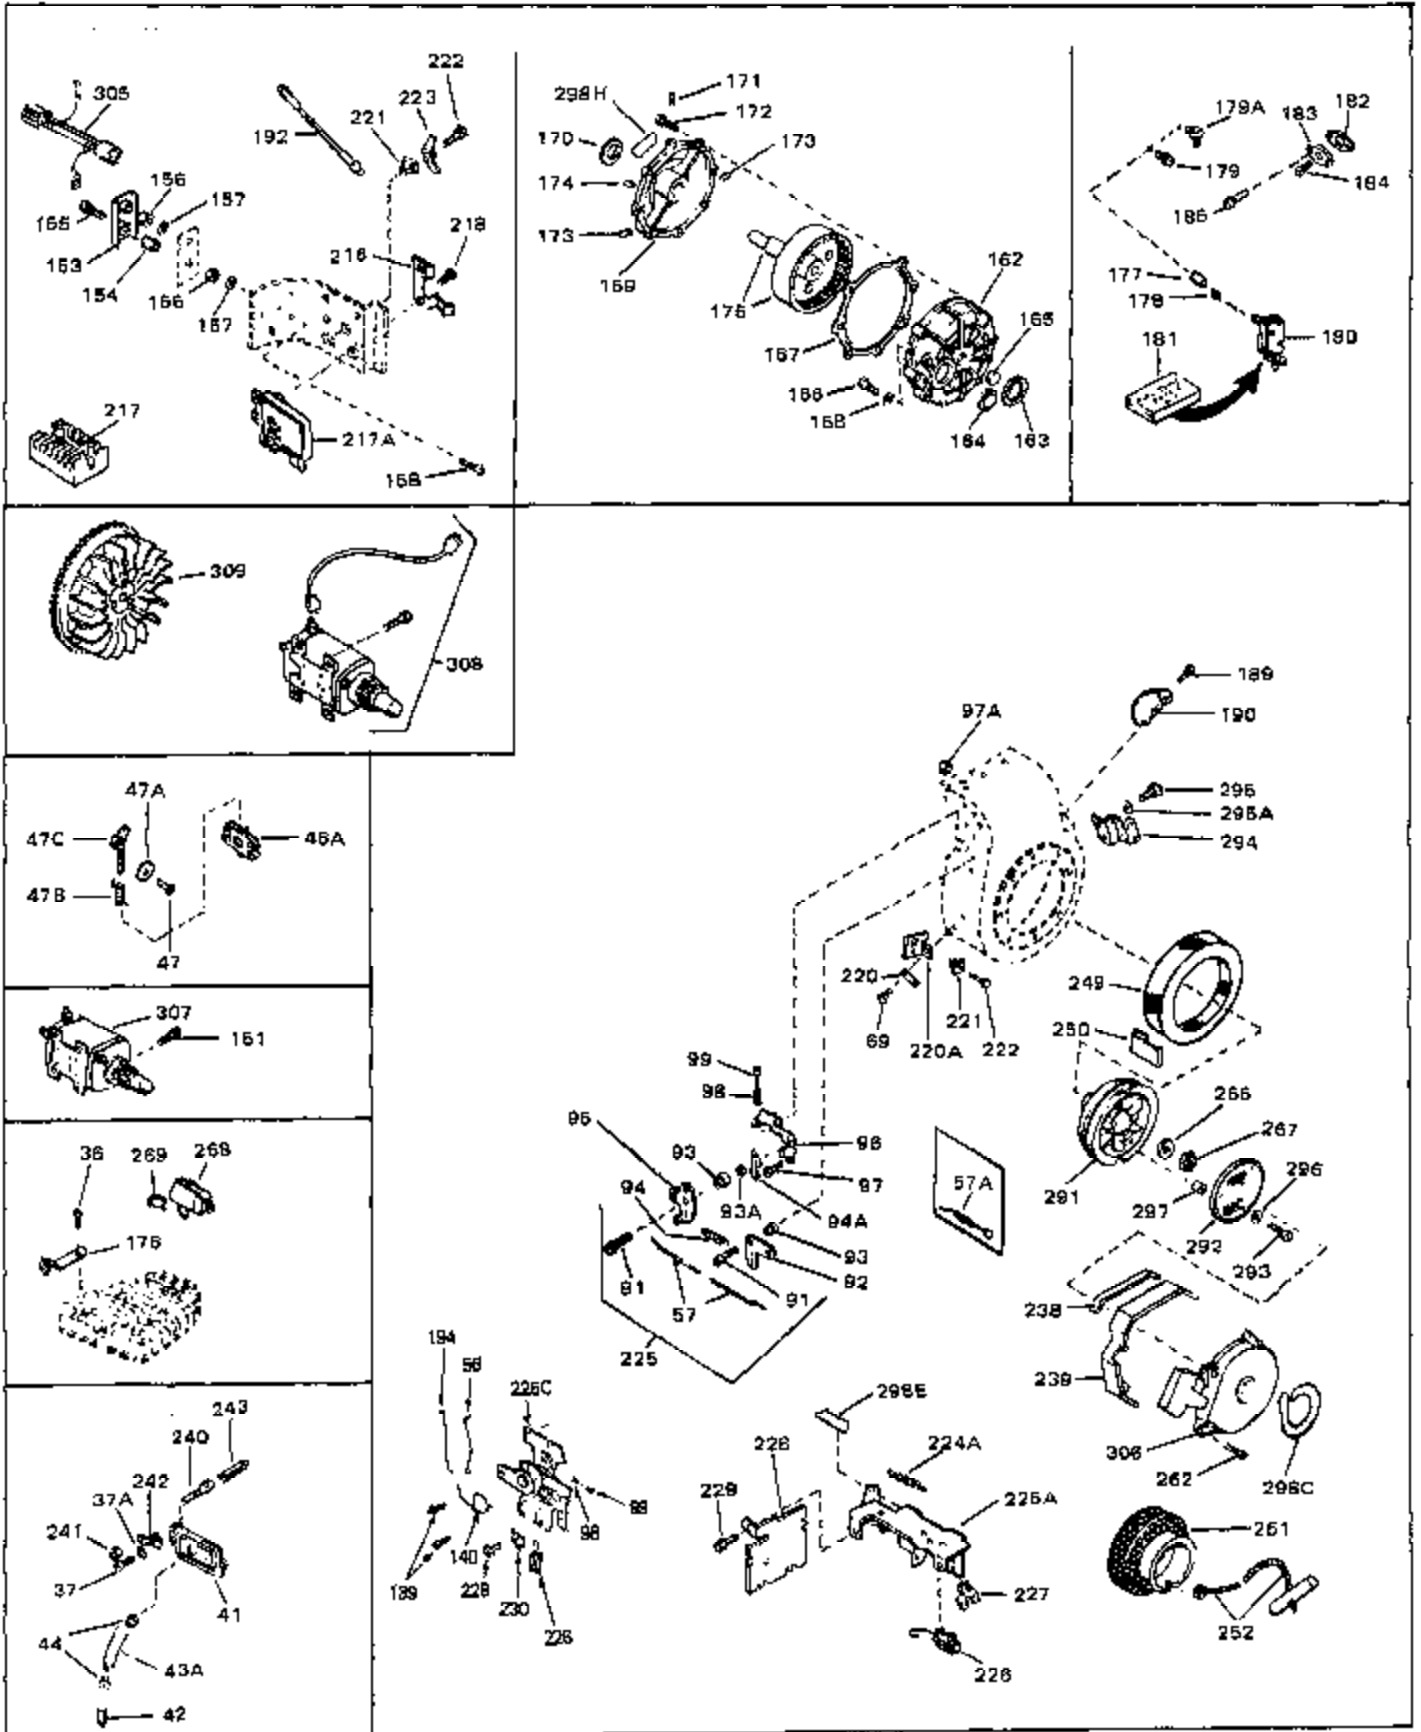

Ref #	Part Number	Qty	Description
36	650694A	0	Screw, Hex flange hd., 5/16-18 x 2
36	650695A	0	Screw, Hex flange hd., 5/16-18 x 2-1/4
36	650697A	0	Screw, Hex flange hd., 5/16-18 x 2-1/2
37	650128	0	Screw
37	650597	0	Screw, Hex washer hd., 10-24 x 5/8
37A	27261	0	Washer, Flat
41	28425	0	Cover, Valve chamber
56	32327	0	Link, Throttle
69	29747A	0	Screw
98	28569	0	Spring, Compression
98	31342	0	Spring, Compression
98	32924	0	Spring, Compression
99	29500	0	Screw, Fil. hd. mach., Sems, 8-32 x 3/4
99	650549	0	Screw
99	650688	0	Screw, Hex hd., 10-32 x 1-5/16" (Drilled
182	32683	0	Gasket, Fuel pump
183	32955	0	Cover, Fuel pump pad
184	9556	0	Plug, Oil drain (Sq. hd. pipe, 1/8-27)
185	30688	0	Screw, Hex hd. Sems, 1/4-20 x 1/2
221	28545	0	Grommet, Plastic
222	650643	0	Screw
223	33356	0	Terminal, Ground
225	730152	0	Control Assy., Speed
227	33177	0	Terminal
240	30845A	0	Bolt, Governor adjusting
241	33450	0	Nut, Lock
242	32328	0	Bracket, Speed adjusting
243	32329	0	Spring, Governor bolt
262	29716	0	Screw
266	650815	0	Washer, Belleville
267	8115	0	Nut, Hex
305	33018	0	Harness, Adapter
306	590420	0	Starter, Rewind
308	32386	0	Starter Motor Kit (110-120 Volt)
308	32901	0	Starter Motor Kit (110-120 Volt)
308	33328	0	Starter Motor Kit (110-120 Volt)
308	33328A	0	Starter Motor Kit (110-120 Volt)
308	33518	0	Starter Motor Kit (110-120 Volt)
308	33518A	0	Starter Motor Kit (110-120 Volt)
308	33518B	0	Starter Motor Kit (110-120 Volt)
309	30811A	0	Flywheel