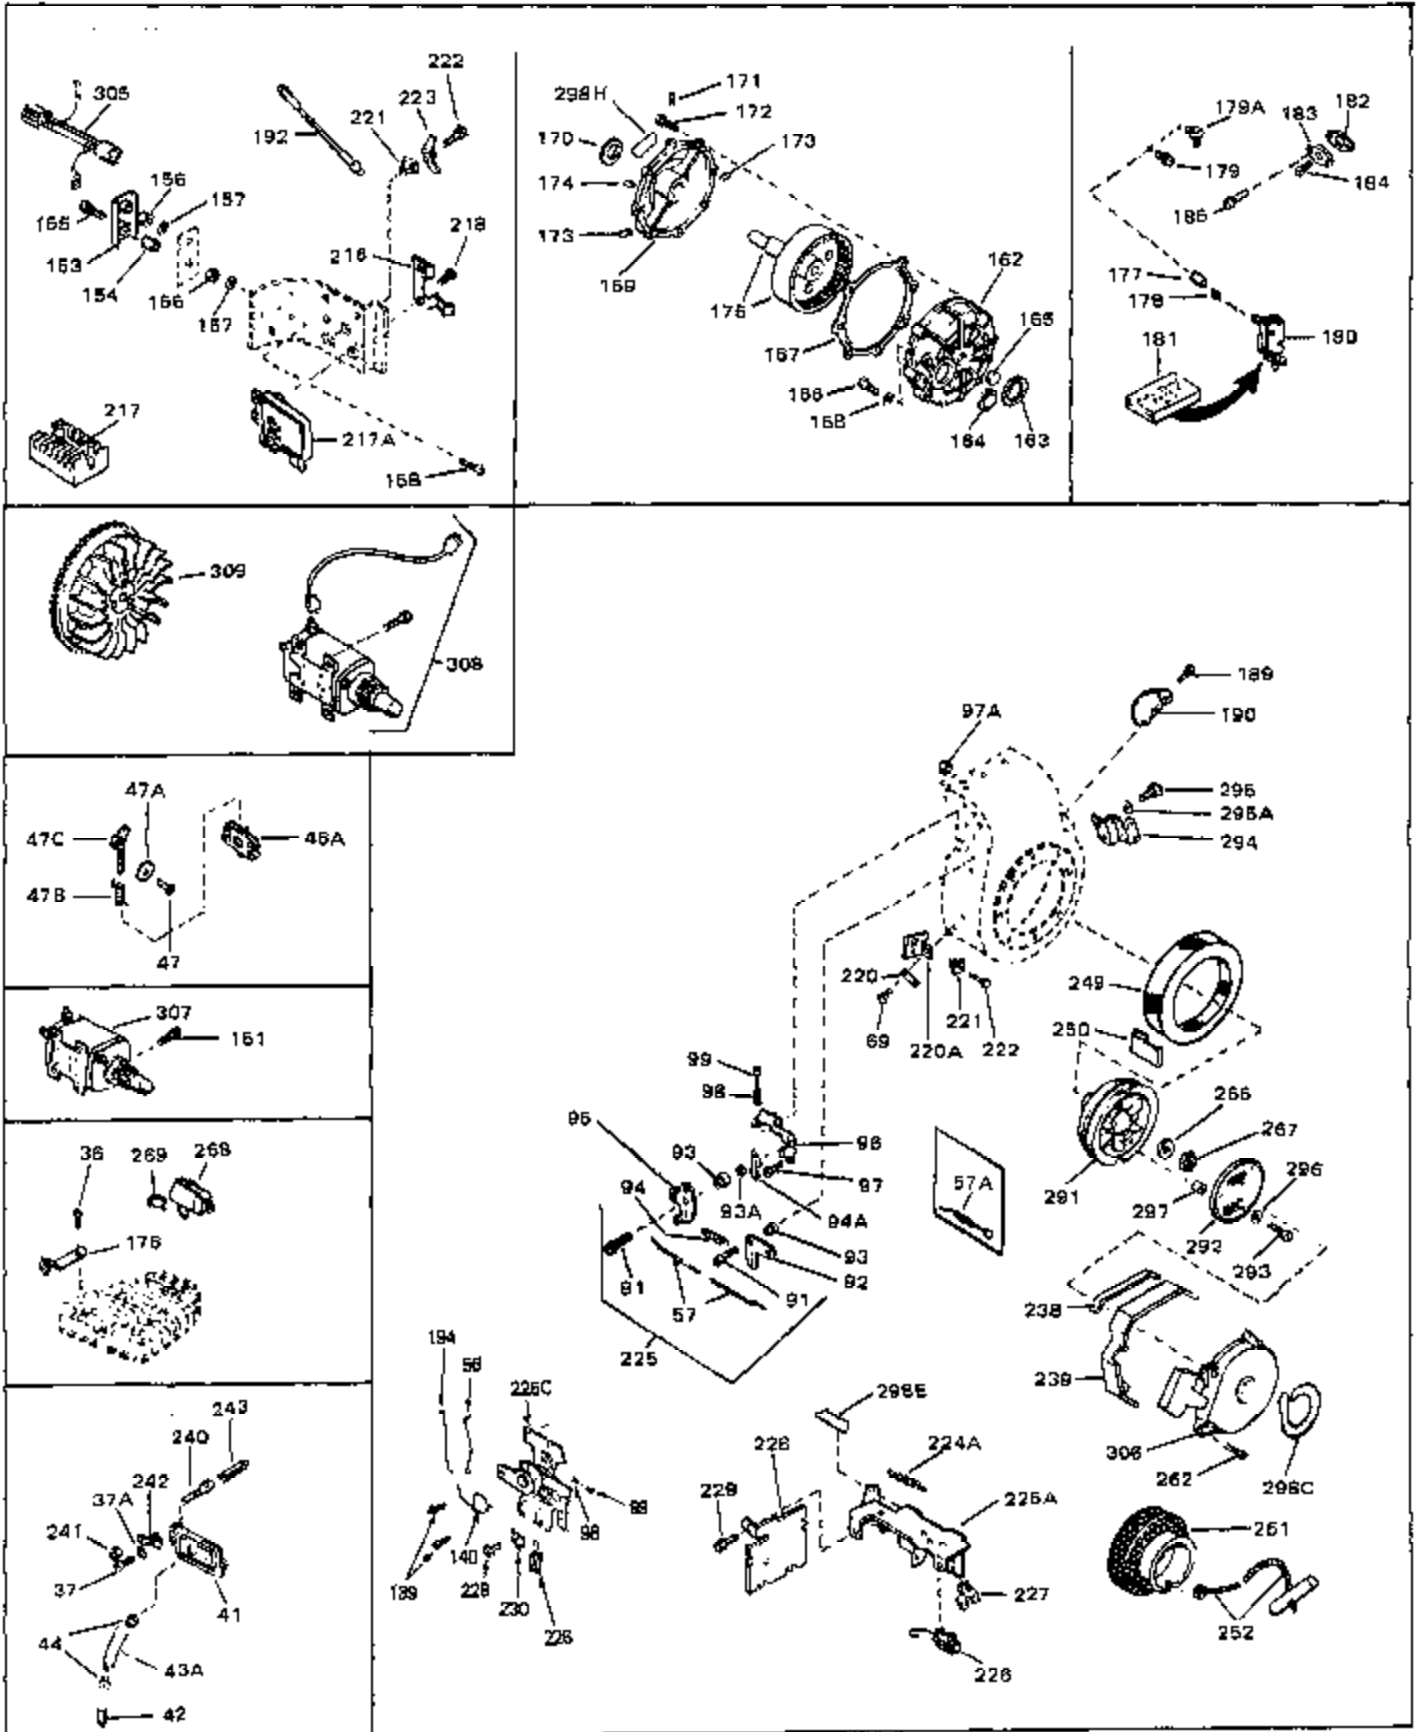

Ref #	Part Number	Qty	Description
36	650694A	0	Screw, Hex flange hd., 5/16-18 x 2
36	650695A	0	Screw, Hex flange hd., 5/16-18 x 2-1/4
36	650697A	0	Screw, Hex flange hd., 5/16-18 x 2-1/2
37	650128	0	Screw
37	650597	0	Screw, Hex washer hd., 10-24 x 5/8
37A	27261	0	Washer, Flat
41	28425	0	Cover, Valve chamber
56	31710	0	Link, Throttle
69	29747A	0	Screw
98	28569	0	Spring, Compression
98	31342	0	Spring, Compression
98	32924	0	Spring, Compression
99	650549	0	Screw
99	650688	0	Screw, Hex hd., 10-32 x 1-5/16" (Drilled
99	29500	0	Screw, Fil. hd. mach., Sems, 8-32 x 3/4
182	32683	0	Gasket, Fuel pump
183	32955	0	Cover, Fuel pump pad
184	9556	0	Plug, Oil drain (Sq. hd. pipe, 1/8-27)
185	30688	0	Screw, Hex hd. Sems, 1/4-20 x 1/2
225	730152	0	Control Assy., Speed
227	33177	0	Terminal
240	30845A	0	Bolt, Governor adjusting
241	33450	0	Nut, Lock
242	32328	0	Bracket, Speed adjusting
243	30886A	0	Spring, Governor bolt
262	29716	0	Screw
266	650815	0	Washer, Belleville
267	8115	0	Nut, Hex
268	31584	0	Cup, Spark plug
269	31583	0	Clamp, Wire
305	33018	0	Harness, Adapter
306	590420	0	Starter, Rewind
308	32386	0	Starter Motor Kit (110-120 Volt)
308	32901	0	Starter Motor Kit (110-120 Volt)
308	33328	0	Starter Motor Kit (110-120 Volt)
308	33328A	0	Starter Motor Kit (110-120 Volt)
308	33518	0	Starter Motor Kit (110-120 Volt)
308	33518A	0	Starter Motor Kit (110-120 Volt)
308	33518B	0	Starter Motor Kit (110-120 Volt)
309	30811A	0	Flywheel