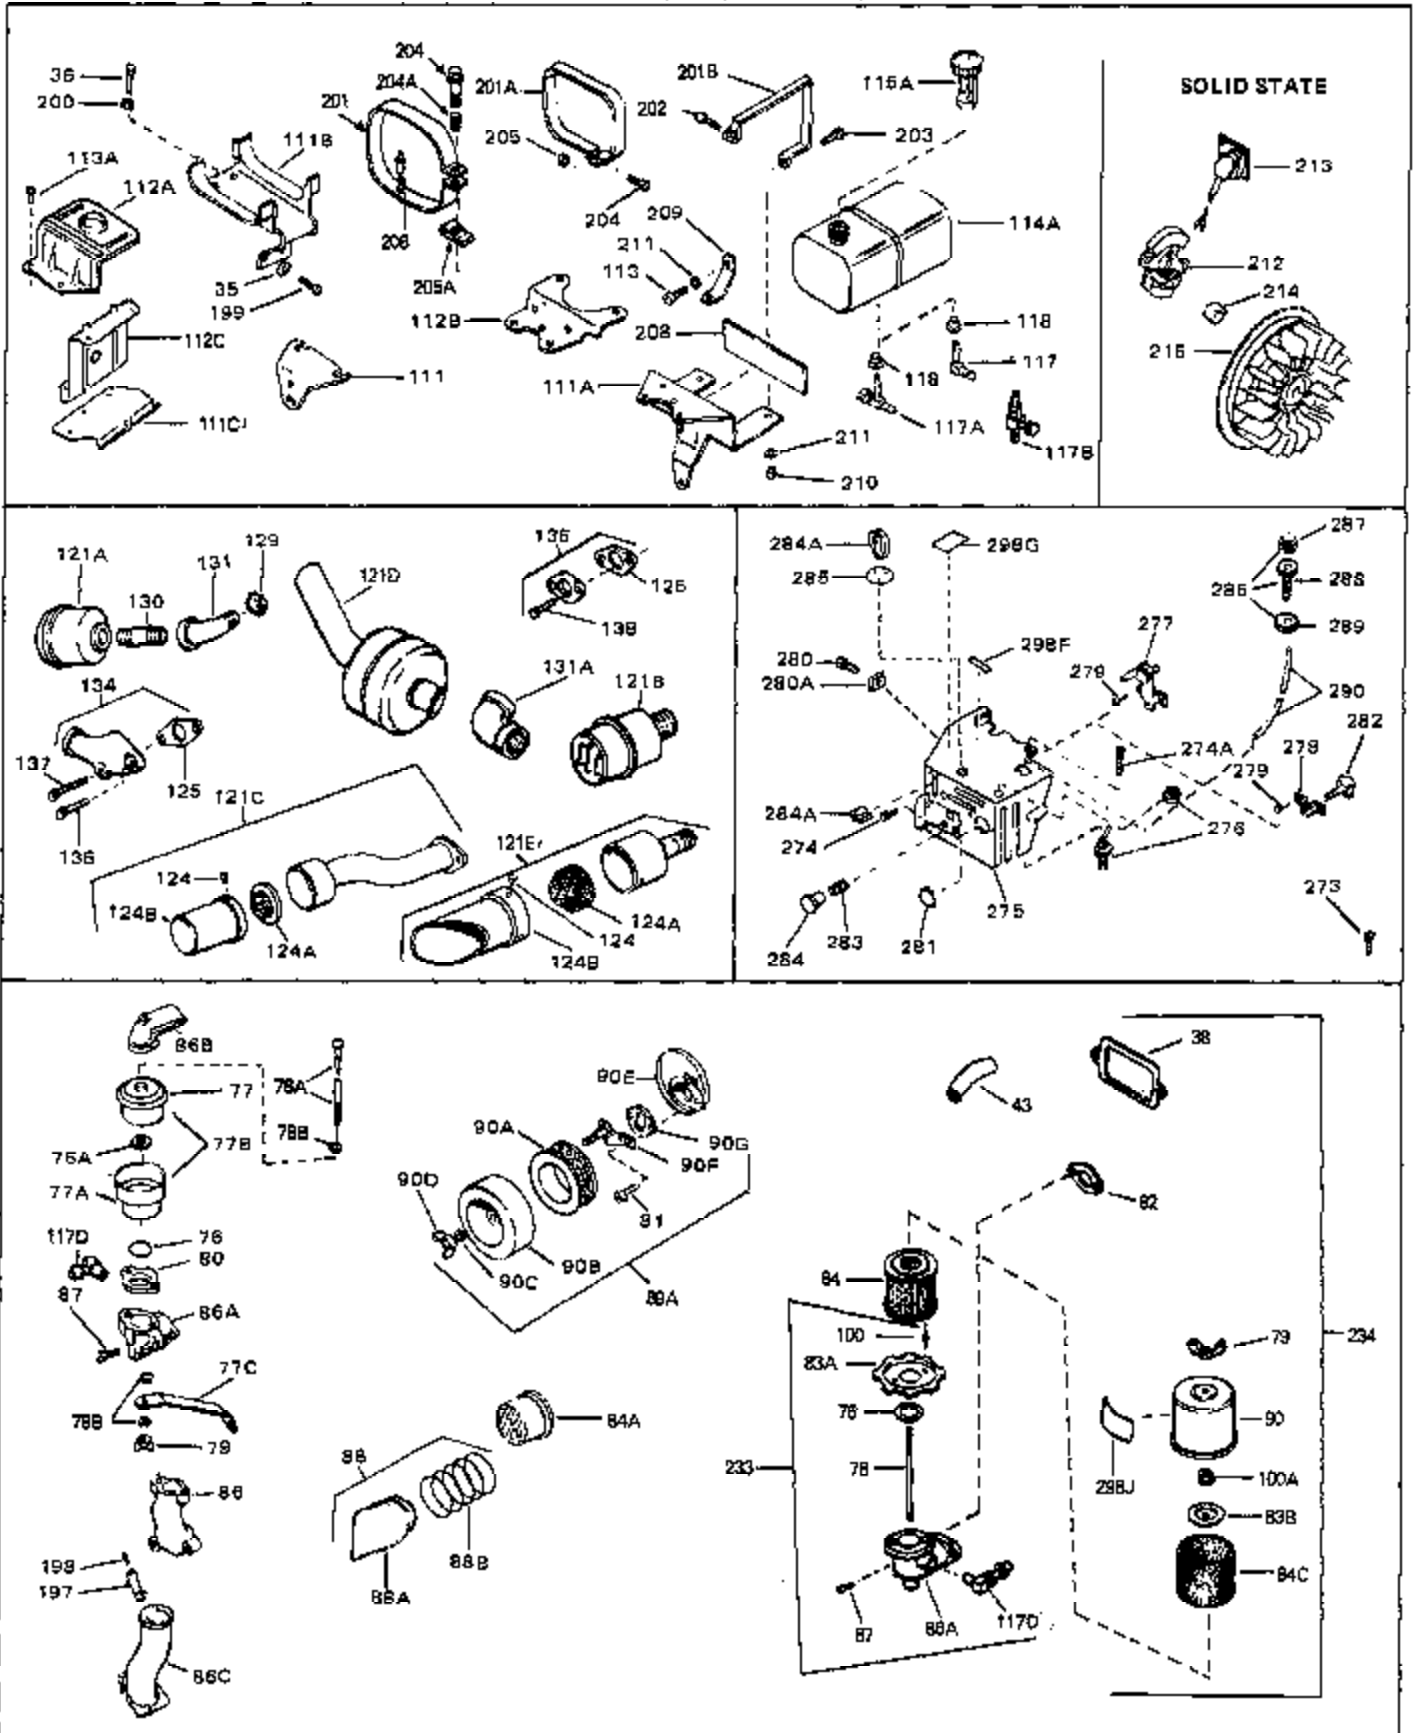

Engine Parts List #2

Ref #	Part Number	Qty	Description
35	26073	0	Washer, Connecting rod bolt
35	650570	0	Washer, Flat
35	650691	0	Washer, Flat
36	650694A	0	Screw, Hex flange hd., 5/16-18 x 2
36	650695A	0	Screw, Hex flange hd., 5/16-18 x 2-1/4
36	650697A	0	Screw, Hex flange hd., 5/16-18 x 2-1/2
38	27896	0	Gasket, Breather cover
43	27627	0	Tube, Breather
81	28820	0	Screw
81	30196	0	Screw
81	650521	0	Screw
82	27272	0	Gasket, Air cleaner
86A	34697	0	Elbow, Air cleaner
89A	730128	0	Cleaner Assy., Air
111A	31694	0	Bracket, Fuel tank
113	650561	0	Screw
117	28584	0	Strainer & Elbow
117B	33053	0	Valve, Fuel strainer & shut-off
121E	391026	0	Muffler
124A	33171	0	Screen, Muffler
124B	33185	0	Cover & Tube, Muffler
124	650578	0	Screw
125	27930	0	Gasket, Exhaust
134	31288	0	Muffler Adapter Kit
135	730130	0	Muffler Adapter Kit
136	6021A	0	Screw, Hex flange hd., 5/16-18 x 1-1/2
137	650697A	0	Screw, Hex flange hd., 5/16-18 x 2-1/2
138	30196	0	Screw
201B	31697	0	Strap, Fuel tank
202	29212	0	Screw
203	6202	0	Screw
210	29752	0	Nut
233	34819	0	Elbow Assy., Air cleaner
234	730561	0	Air Cleaner Kit, Dual Element upright,
273	650687	0	Screw, Pan hd. self-tap, 10-32 x 5/16