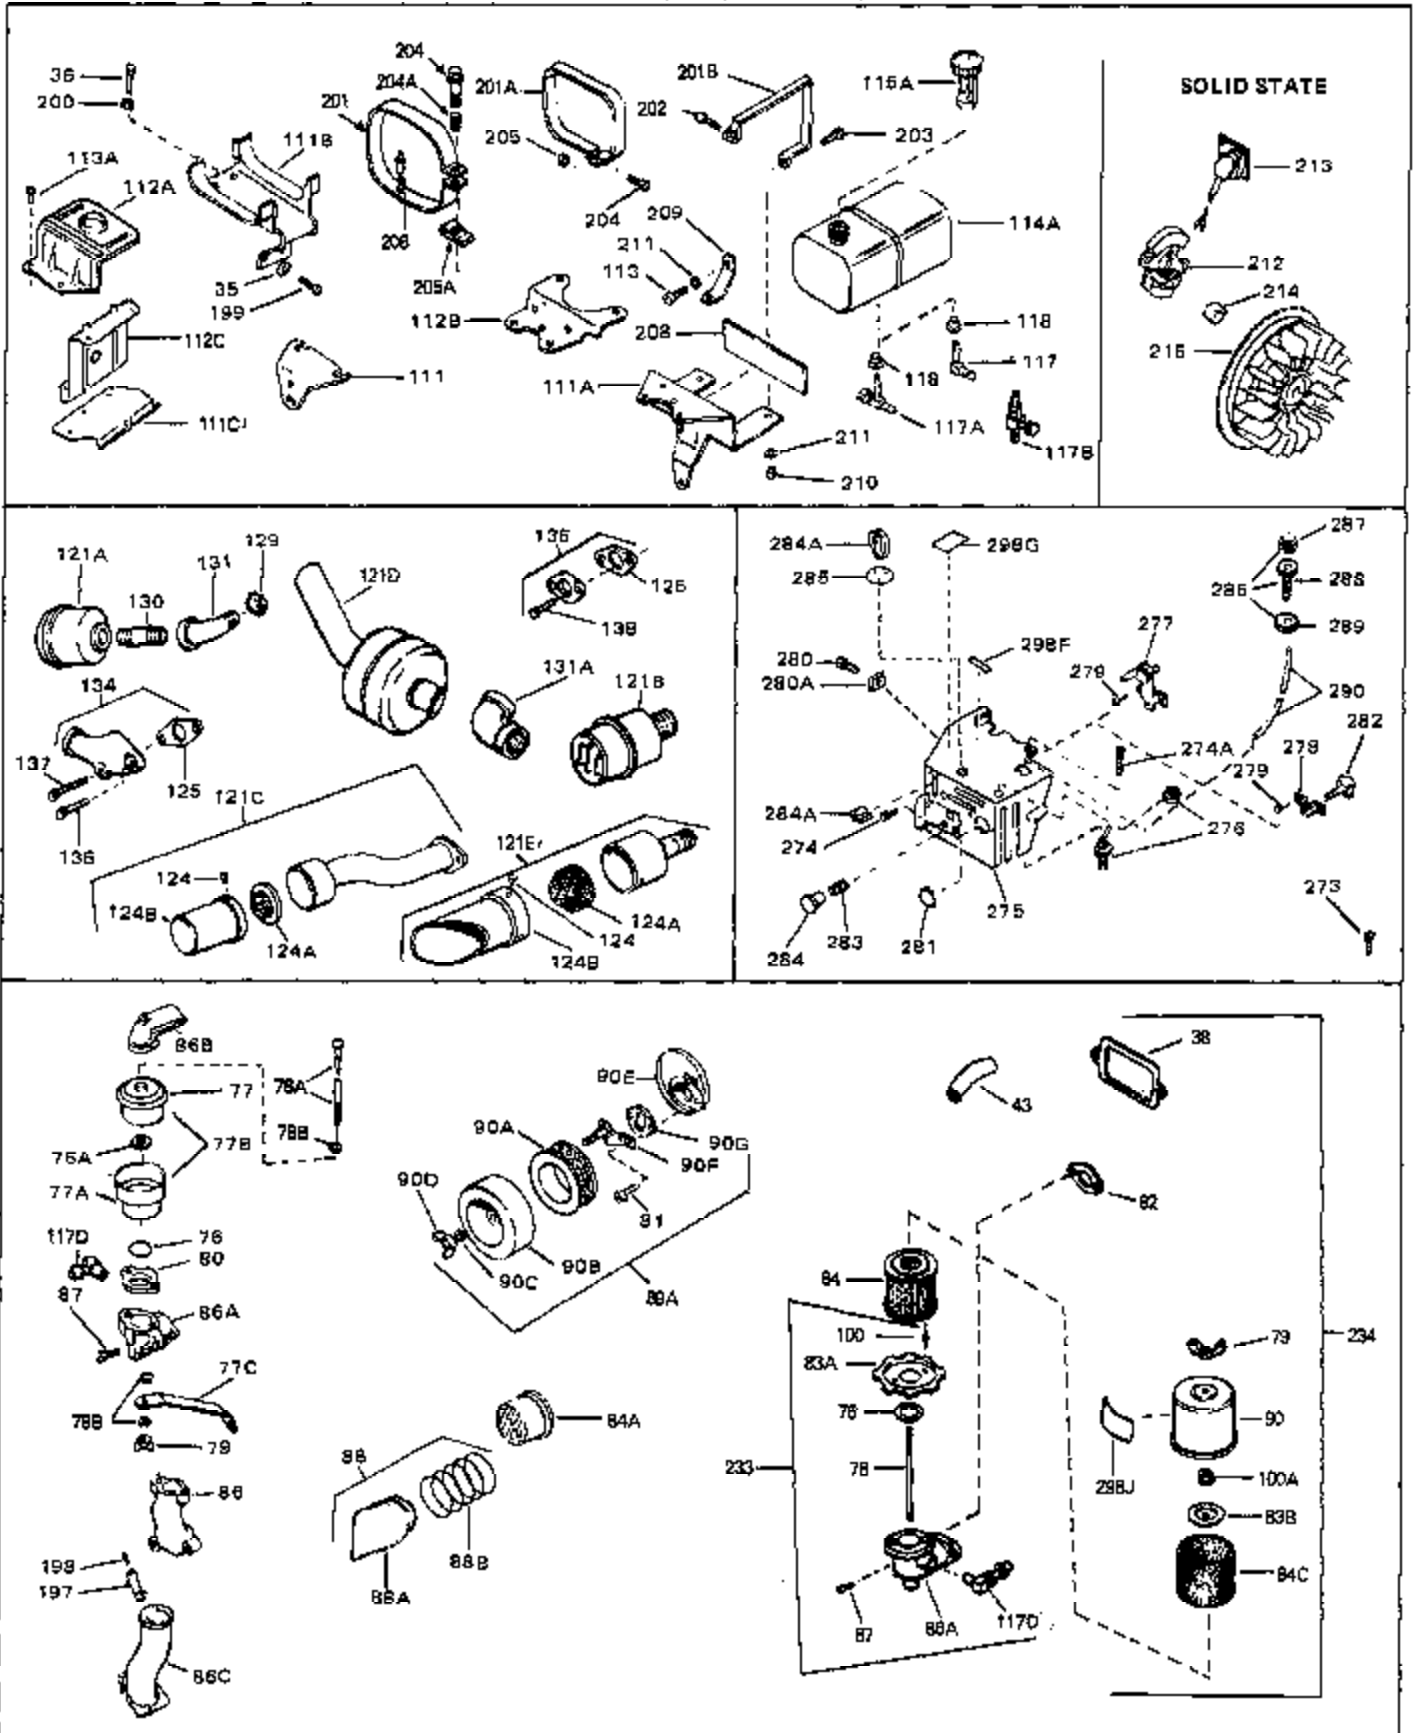

Engine Parts List #2

Ref #	Part Number	Qty	Description
35	26073	0	Washer, Connecting rod bolt
35	650570	0	Washer, Flat
35	650691	0	Washer, Flat
36	650694A	0	Screw, Hex flange hd., 5/16-18 x 2
36	650695A	0	Screw, Hex flange hd., 5/16-18 x 2-1/4
36	650697A	0	Screw, Hex flange hd., 5/16-18 x 2-1/2
38	27896	0	Gasket, Breather cover
43	27627	0	Tube, Breather
81	28820	0	Screw
81	30196	0	Screw
81	650521	0	Screw
82	27272	0	Gasket, Air cleaner
86A	34697	0	Elbow, Air cleaner
89A	730128	0	Cleaner Assy., Air
111	33167	0	Bracket, Lower fuel tank
112B	33166A	0	Bracket, Upper fuel tank
113A	650665	0	Screw
113	650561	0	Screw
117B	33053	0	Valve, Fuel strainer & shut-off
121B	31287	0	Muffler
121E	391026	0	Muffler
124A	33171	0	Screen, Muffler
124B	33185	0	Cover & Tube, Muffler
124	650578	0	Screw
125	27930	0	Gasket, Exhaust
129	28443	0	Nut, Conduit (1/8" thick)
129	32862	0	Nut, Conduit (1/4" thick)
131	30209	0	Elbow, Exhaust (45°)
134	31288	0	Muffler Adapter Kit
135	730130	0	Muffler Adapter Kit
136	6021A	0	Screw, Hex flange hd., 5/16-18 x 1-1/2
137	650697A	0	Screw, Hex flange hd., 5/16-18 x 2-1/2
138	30196	0	Screw
233	34819	0	Elbow Assy., Air cleaner
234	730561	0	Air Cleaner Kit, Dual Element upright,
273	650687	0	Screw, Pan hd. self-tap, 10-32 x 5/16