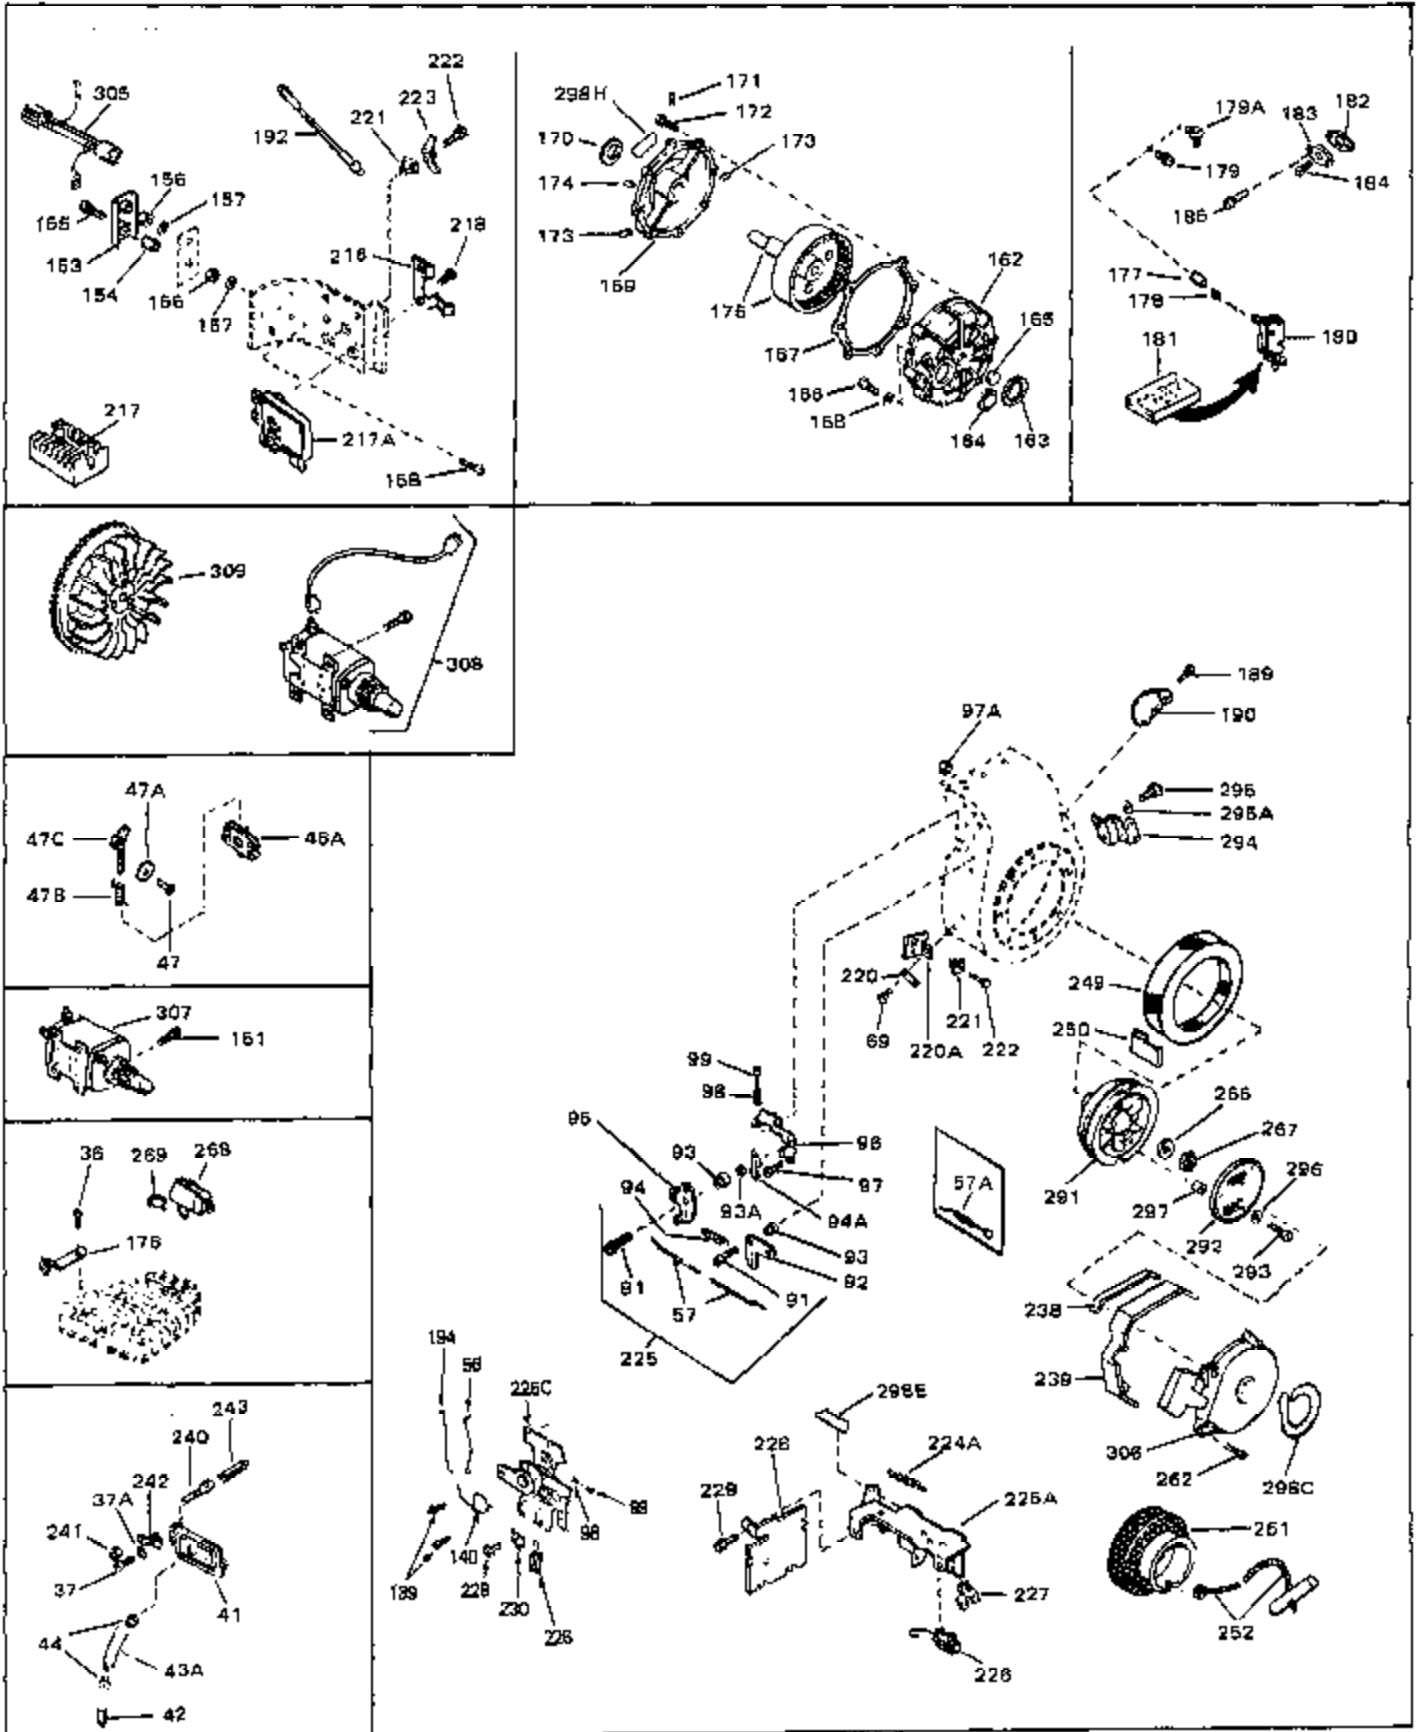

Ref #	Part Number	Qty	Description
36	650694A	0	Screw, Hex flange hd., 5/16-18 x 2
36	650695A	0	Screw, Hex flange hd., 5/16-18 x 2-1/4
36	650697A	0	Screw, Hex flange hd., 5/16-18 x 2-1/2
37	650128	0	Screw
37	650597	0	Screw, Hex washer hd., 10-24 x 5/8
37A	27261	0	Washer, Flat
41	28425	0	Cover, Valve chamber
56	31710	0	Link, Throttle
69	29747A	0	Screw
98	28569	0	Spring, Compression
98	31342	0	Spring, Compression
98	32924	0	Spring, Compression
99	650549	0	Screw
99	650688	0	Screw, Hex hd., 10-32 x 1-5/16" (Drilled
99	29500	0	Screw, Fil. hd. mach., Sems, 8-32 x 3/4
182	32683	0	Gasket, Fuel pump
183	32955	0	Cover, Fuel pump pad
184	9556	0	Plug, Oil drain (Sq. hd. pipe, 1/8-27)
185	30688	0	Screw, Hex hd. Sems, 1/4-20 x 1/2
225	730152	0	Control Assy., Speed
226	610973	0	Terminal Assy.
227	33177	0	Terminal
229	28942	0	Screw
230	27793	0	Clip, Conduit
251	28301	0	Pulley, Starter
252	590343	0	Rope & Handle Assy., Starter
266	650815	0	Washer, Belleville
267	8115	0	Nut, Hex
305	33018	0	Harness, Adapter
308	32386	0	Starter Motor Kit (110-120 Volt)
308	32901	0	Starter Motor Kit (110-120 Volt)
308	33328	0	Starter Motor Kit (110-120 Volt)
308	33328A	0	Starter Motor Kit (110-120 Volt)
308	33518	0	Starter Motor Kit (110-120 Volt)
308	33518A	0	Starter Motor Kit (110-120 Volt)
308	33518B	0	Starter Motor Kit (110-120 Volt)
309	30811A	0	Flywheel