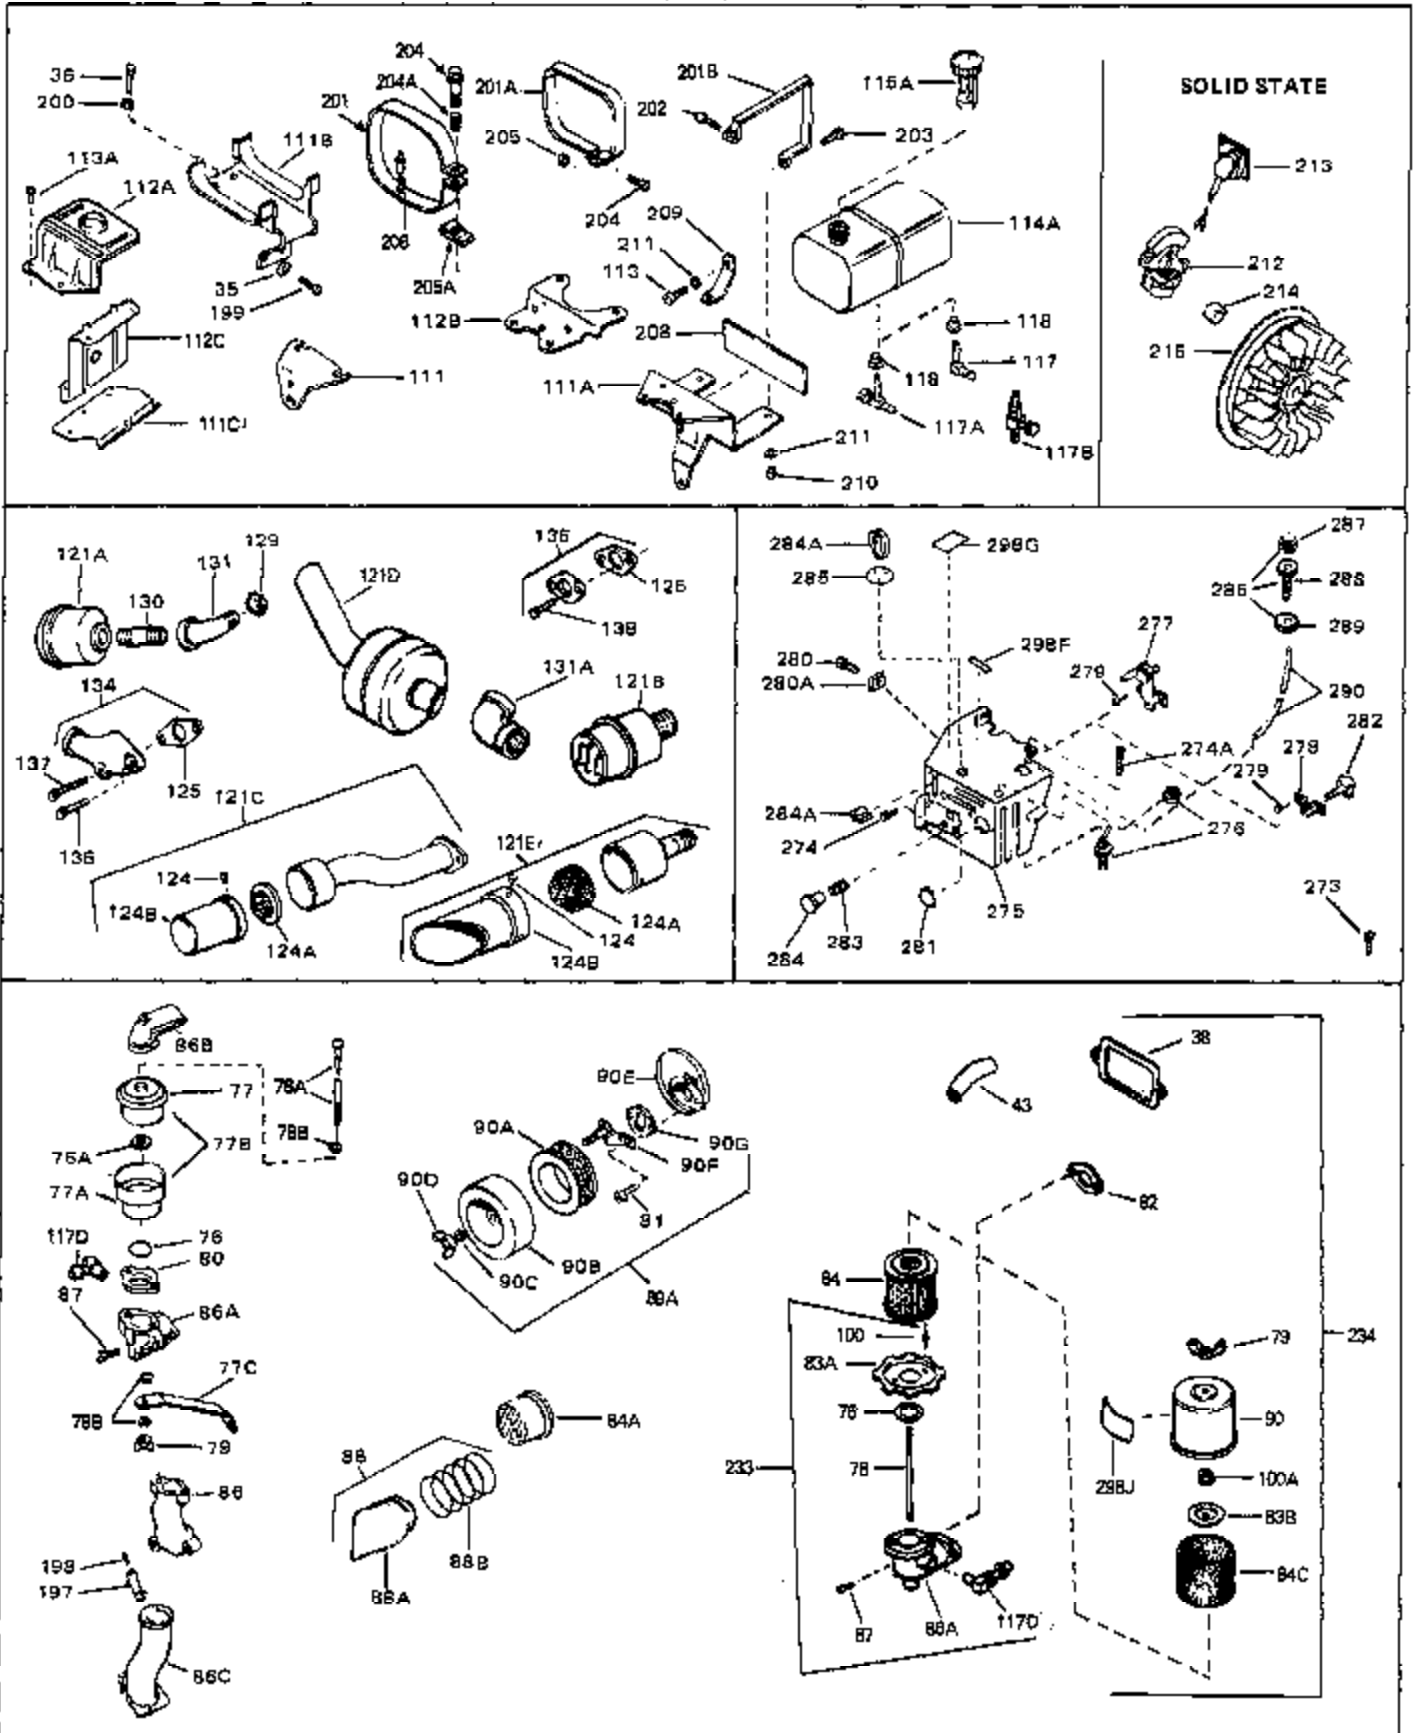

Engine Parts List #2

Ref #	Part Number	Qty	Description
35	26073	0	Washer, Connecting rod bolt
35	650570	0	Washer, Flat
35	650691	0	Washer, Flat
36	650694A	0	Screw, Hex flange hd., 5/16-18 x 2
36	650695A	0	Screw, Hex flange hd., 5/16-18 x 2-1/4
36	650697A	0	Screw, Hex flange hd., 5/16-18 x 2-1/2
38	27896	0	Gasket, Breather cover
43	27627	0	Tube, Breather
81	28820	0	Screw
81	30196	0	Screw
81	650521	0	Screw
82	27272	0	Gasket, Air cleaner
84A	31700	0	Element, Air cleaner
86A	34697	0	Elbow, Air cleaner
89A	730128	0	Cleaner Assy., Air
111A	33353	0	Bracket, Lower fuel tank
112A	33352A	0	Bracket, Upper fuel tank
113	650561	0	Screw
113A	650273	0	Screw
117B	33053	0	Valve, Fuel strainer & shut-off
117	33395	0	Fitting, Fuel line
118	33679	0	Bushing, Fuel fitting
121E	391026	0	Muffler
121A	29633	0	Muffler
124A	33171	0	Screen, Muffler
124B	33185	0	Cover & Tube, Muffler
124	650578	0	Screw
125	27930	0	Gasket, Exhaust
129	32862	0	Nut, Conduit (1/4" thick)
130	30244	0	Nipple, Exhaust pipe (2-1/2")
131	30209	0	Elbow, Exhaust (45°)
134	31288	0	Muffler Adapter Kit
135	730130	0	Muffler Adapter Kit
136	6021A	0	Screw, Hex flange hd., 5/16-18 x 1-1/2
137	650697A	0	Screw, Hex flange hd., 5/16-18 x 2-1/2
138	30196	0	Screw
233	34819	0	Elbow Assy., Air cleaner
234	730561	0	Air Cleaner Kit, Dual Element upright,
273	650687	0	Screw, Pan hd. self-tap, 10-32 x 5/16