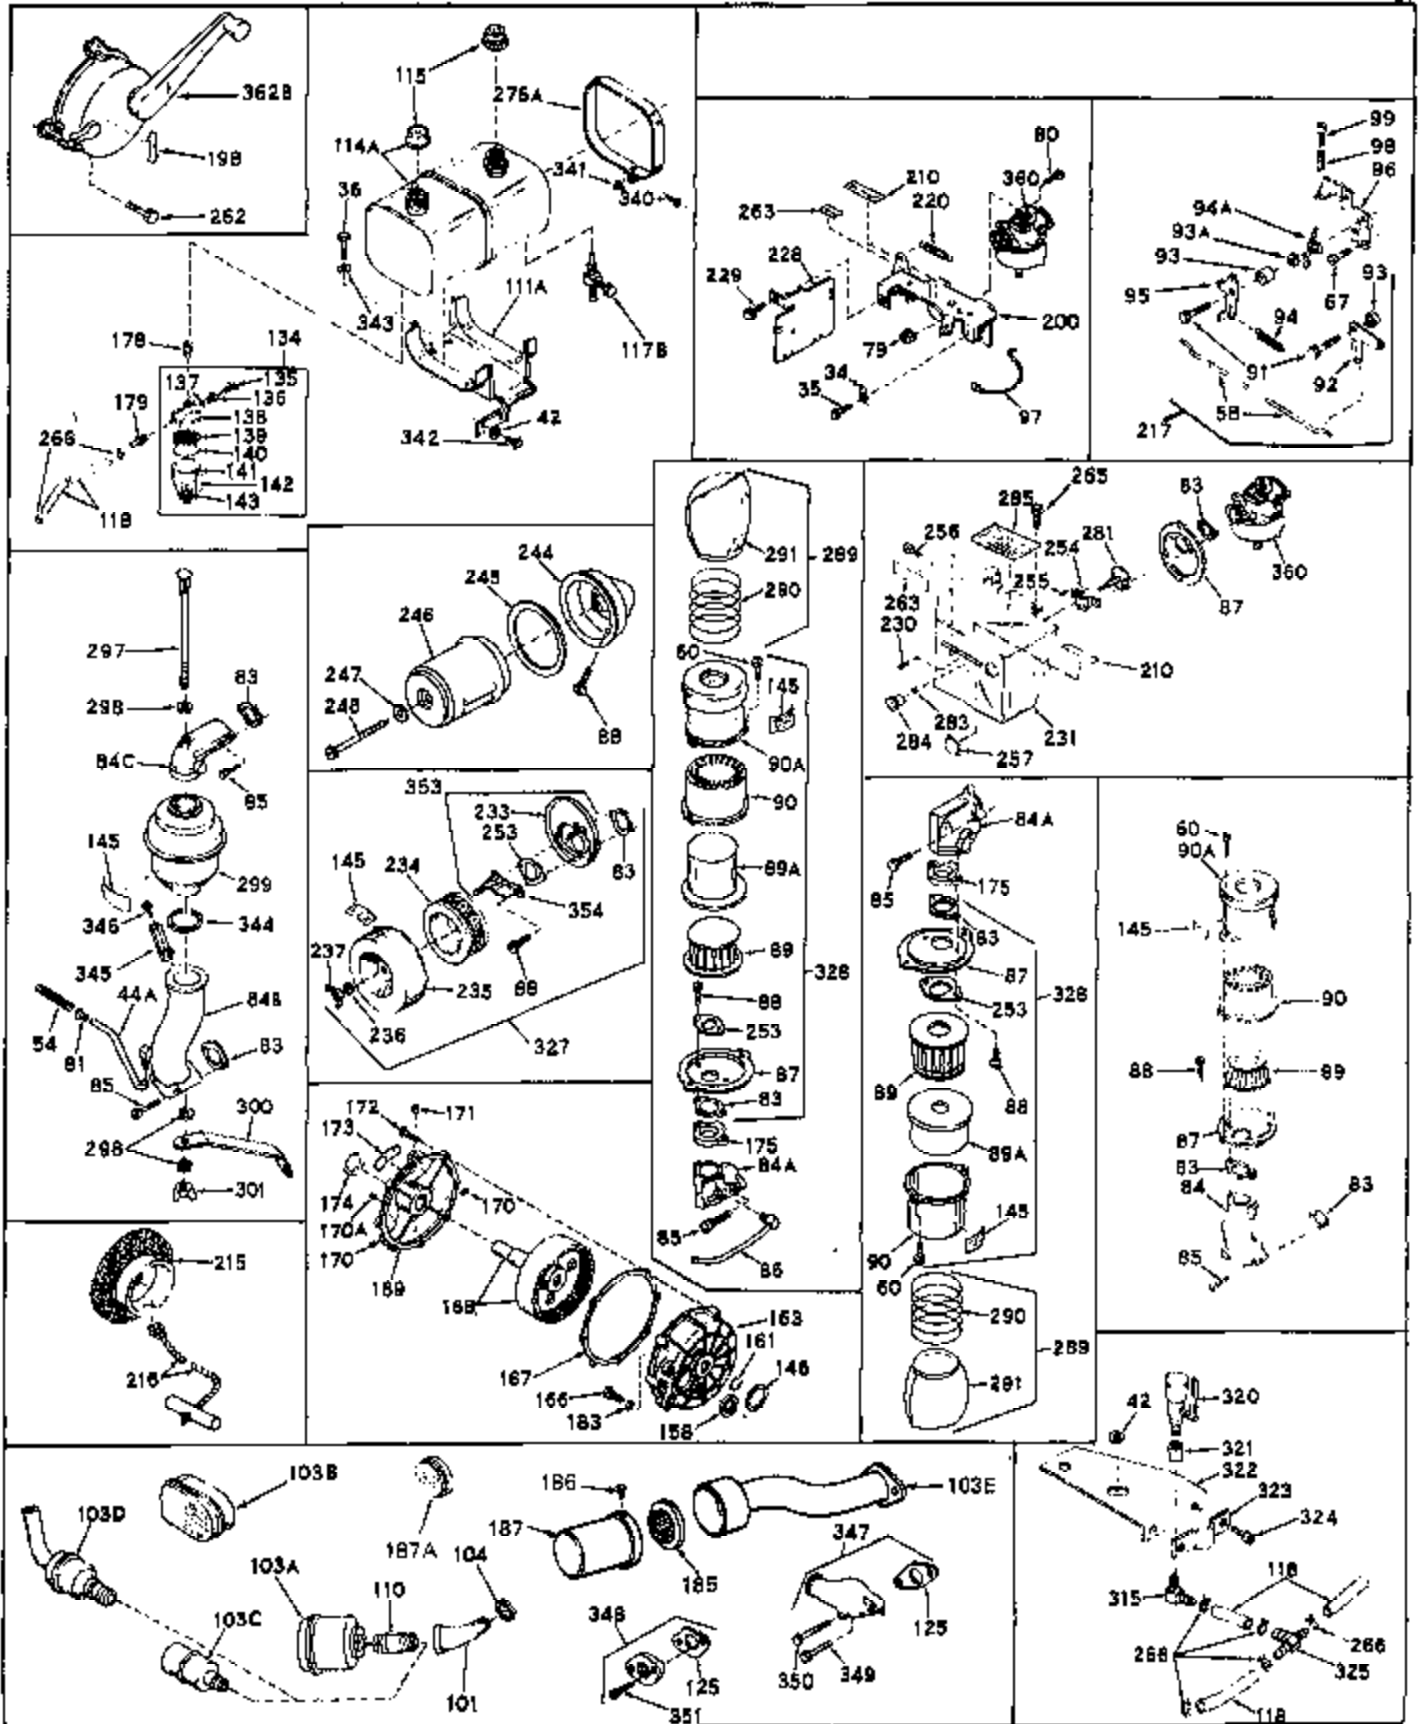

Engine Parts List #2

Ref #	Part Number	Qty	Description
34	27793	0	Clip, Conduit
35	28942	0	Screw
36	650694	0	Screw, Hex hd. cap, 5/16-18 x 2
36	650695	0	Screw, Hex hd. cap, 5/16-18 x 2-1/4 (Grade 8)
36	650697	0	Screw, Hex hd. cap, 5/16-18 x 2-1/2
42	26073	0	Washer, Connecting rod bolt
54	28819	0	Spring, Fuel line
54	31778	0	Spring, Coil
60	650152	0	Screw
67	650399	0	Screw, Phil. fil. hd. Sems, 10-32 x 5/8
79	29752	0	Nut
80	650572	0	Screw
83	27272	0	Gasket, Air cleaner
85	29786	0	Screw
85	650163	0	Screw, Fil. hd. Sems, 10-32 x 7/8
85	650416	0	Screw, Rd. hd. Sems, 10-32 x 1
85	650605	0	Screw
87	31691	0	Bracket, Air cleaner
88	28820	0	Screw
88	650399	0	Screw, Phil. fil. hd. Sems, 10-32 x 5/8
88	650521	0	Screw
89A	31700	0	Element, Air cleaner
90	31692	0	Body, Air cleaner
91	30312	0	Screw, Hex washer hd. Sems, 10-32 x 1/2
98	28569	0	Spring, Compression
98	32924	0	Spring, Compression
99	29500	0	Screw, Fil. hd. mach., Sems, 8-32 x 3/4
99	650223	0	Screw, Fil. slotted hd. Sems, 8-32 x 5/8
99	650688	0	Screw, Hex hd., 10-32 x 1-5/16" (Drilled)
101	30209	0	Elbow, Exhaust (45°)
103A	29633	0	Muffler
104	28443	0	Nut, Conduit (1/8" thick)
104	32862	0	Nut, Conduit (1/4" thick)
110	30244	0	Nipple, Exhaust pipe (2-1/2")
115	32387A	0	Cap, Fuel filler (Charcoal Plastic) (Spurt)
115	33032	0	Cap, Fuel filler (Red Plastic) (Spurt)
118	29774	0	Line, Fuel (Braided 8.25")
118	30705	0	Line, Fuel (Braided 16")
118	30962	0	Line, Fuel (Braided 32")
125	27930	0	Gasket, Exhaust
145	31871	0	Decal, Air cleaner
146	28451	0	Gasket, Housing
171	24590	0	Plug, Pipe
215	28301	0	Pulley, Starter
216	590343	0	Rope & Handle Assy., Starter
228	30820	0	Baffle, Heat
229	28942	0	Screw
230	650257	0	Screw, Pan hd. Sems, 8-32 x 5/16
253	30767	0	Spacer, Air cleaner
255	28820	0	Screw
256	650760	0	Screw
257	31291	0	Plug, Cover
262	29716	0	Screw
265	650701	0	Screw, Hex washer hd. shakeproof,
266	26460	0	Clamp, Fuel line
289	730512	0	Kit, Pre-cleaner
290	31667	0	Spring, Pre-cleaner bag
291	31668	0	Bag, Pre-cleaner