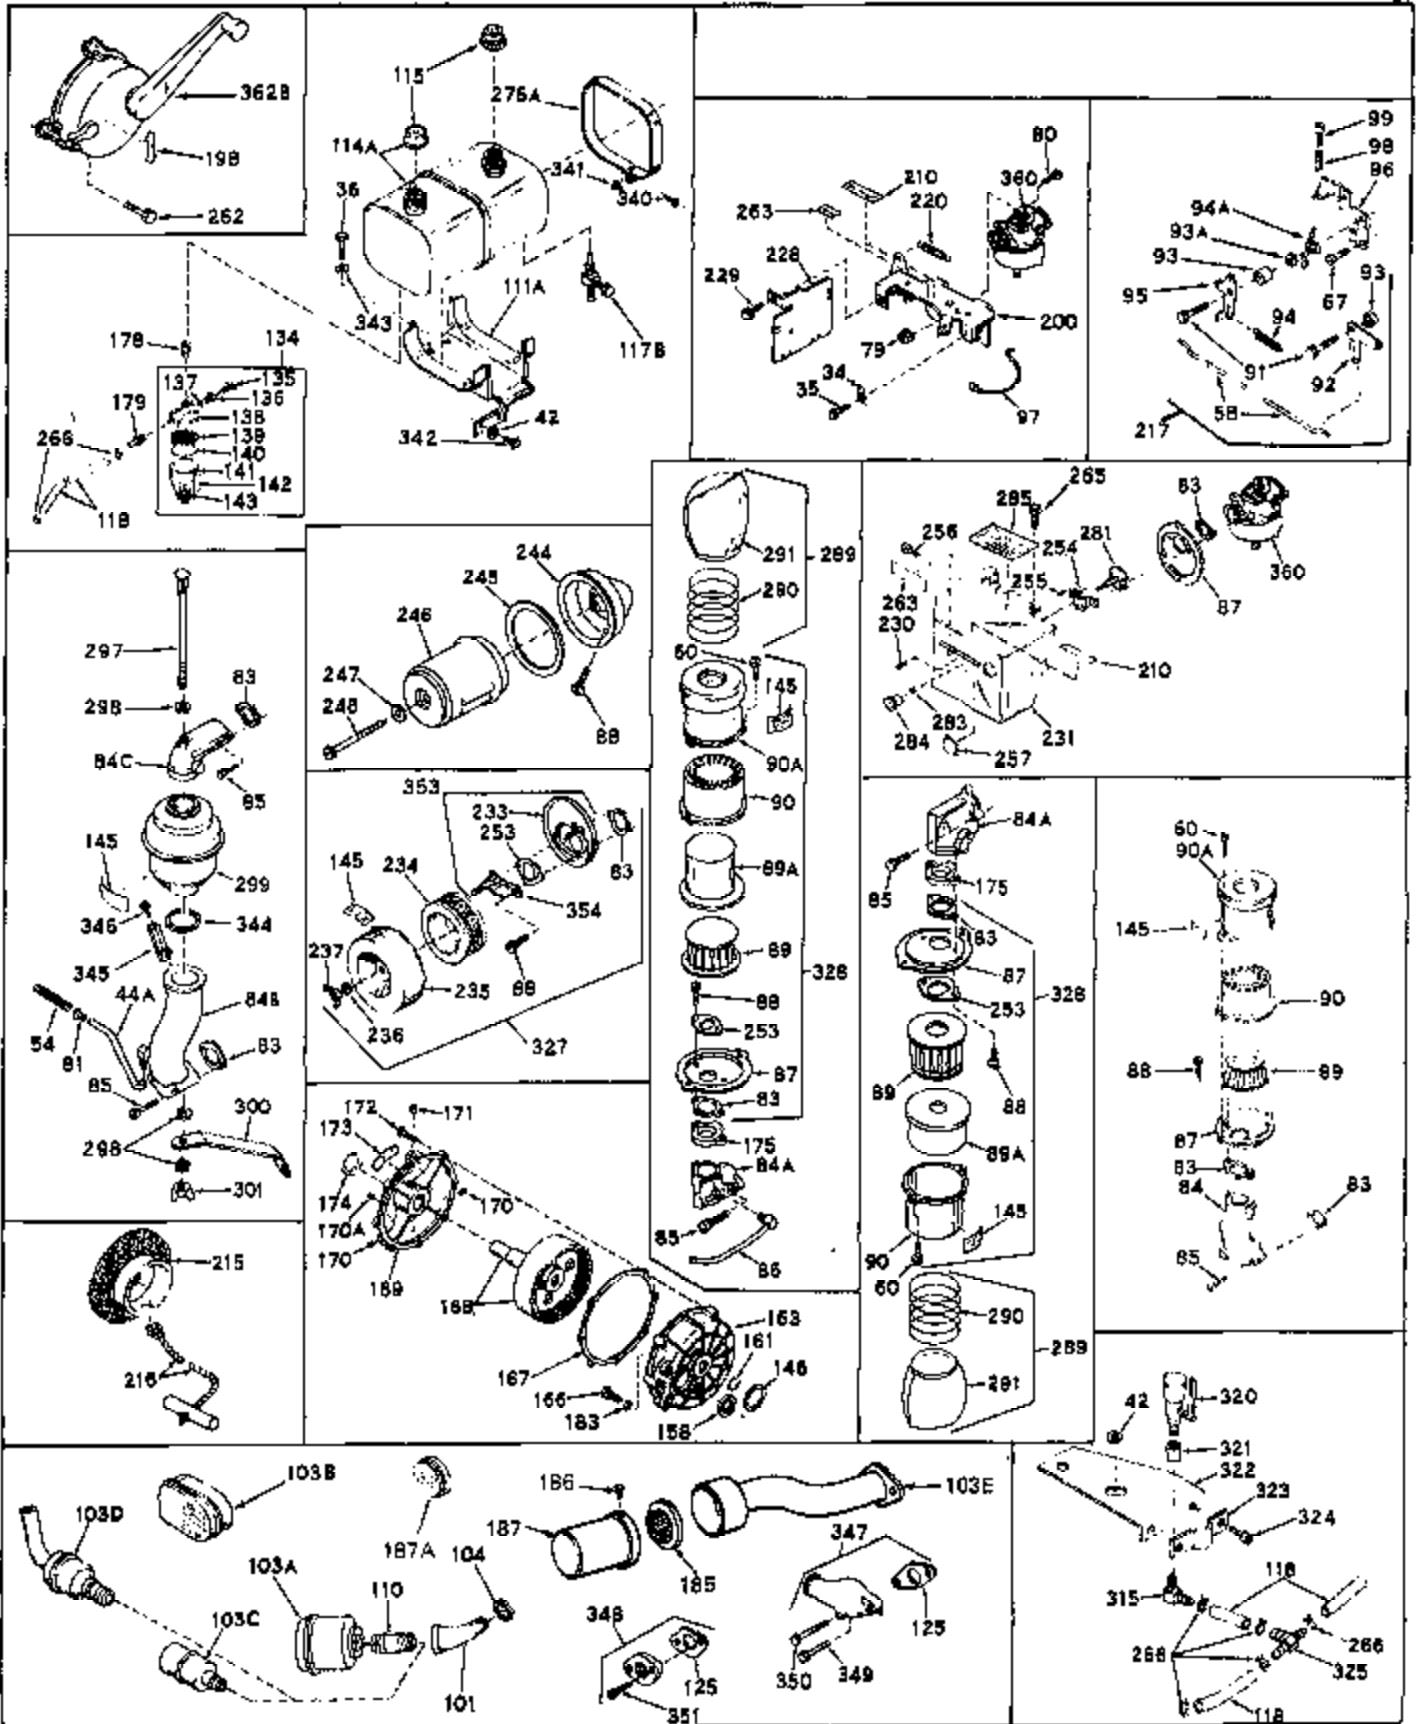

Engine Parts List #2

Ref #	Part Number	Qty	Description
34	27793	0	Clip, Conduit
35	28942	0	Screw
36	650694	0	Screw, Hex hd. cap, 5/16-18 x 2
36	650695	0	Screw, Hex hd. cap, 5/16-18 x 2-1/4 (Grade 8)
36	650697	0	Screw, Hex hd. cap, 5/16-18 x 2-1/2
42	26073	0	Washer, Connecting rod bolt
54	28819	0	Spring, Fuel line
54	31778	0	Spring, Coil
60	650152	0	Screw
67	650399	0	Screw, Phil. fil. hd. Sems, 10-32 x 5/8
79	29752	0	Nut
80	650572	0	Screw
83	27272	0	Gasket, Air cleaner
85	29786	0	Screw
85	650163	0	Screw, Fil. hd. Sems, 10-32 x 7/8
85	650416	0	Screw, Rd. hd. Sems, 10-32 x 1
85	650605	0	Screw
88	28820	0	Screw
88	650399	0	Screw, Phil. fil. hd. Sems, 10-32 x 5/8
88	650521	0	Screw
91	30312	0	Screw, Hex washer hd. Sems, 10-32 x 1/2
98	28569	0	Spring, Compression
98	32924	0	Spring, Compression
99	29500	0	Screw, Fil. hd. mach., Sems, 8-32 x 3/4
99	650223	0	Screw, Fil. slotted hd. Sems, 8-32 x 5/8
99	650688	0	Screw, Hex hd., 10-32 x 1-5/16" (Drilled)
104	28443	0	Nut, Conduit (1/8" thick)
104	32862	0	Nut, Conduit (1/4" thick)
115	32387A	0	Cap, Fuel filler (Charcoal Plastic) (Spurt)
115	33032	0	Cap, Fuel filler (Red Plastic) (Spurt)
118	29774	0	Line, Fuel (Braided 8.25")
118	30705	0	Line, Fuel (Braided 16")
118	30962	0	Line, Fuel (Braided 32")
125	27930	0	Gasket, Exhaust
146	28451	0	Gasket, Housing
171	24590	0	Plug, Pipe
200	33109	0	Control Assy., Speed (Manual)
210	31433	0	Decal, Control
215	28301	0	Pulley, Starter
216	590343	0	Rope & Handle Assy., Starter
220	30826	0	Spring, Extension
228	30820	0	Baffle, Heat
229	28942	0	Screw
230	650257	0	Screw, Pan hd. Sems, 8-32 x 5/16
231	32396	0	Cover, Carburetor
253	30767	0	Spacer, Air cleaner
254	32398	0	Bracket, Choke
255	28820	0	Screw
256	650760	0	Screw
257	31291	0	Plug, Cover
262	29716	0	Screw
263	31683	0	Decal, Choke
265	650701	0	Screw, Hex washer hd. shakeproof,
266	26460	0	Clamp, Fuel line
281	32397	0	Plate Assy., Choke
283	32399	0	Spring, Choke knob
284	32400	0	Knob, Choke
285	31844	0	Decal, Operation