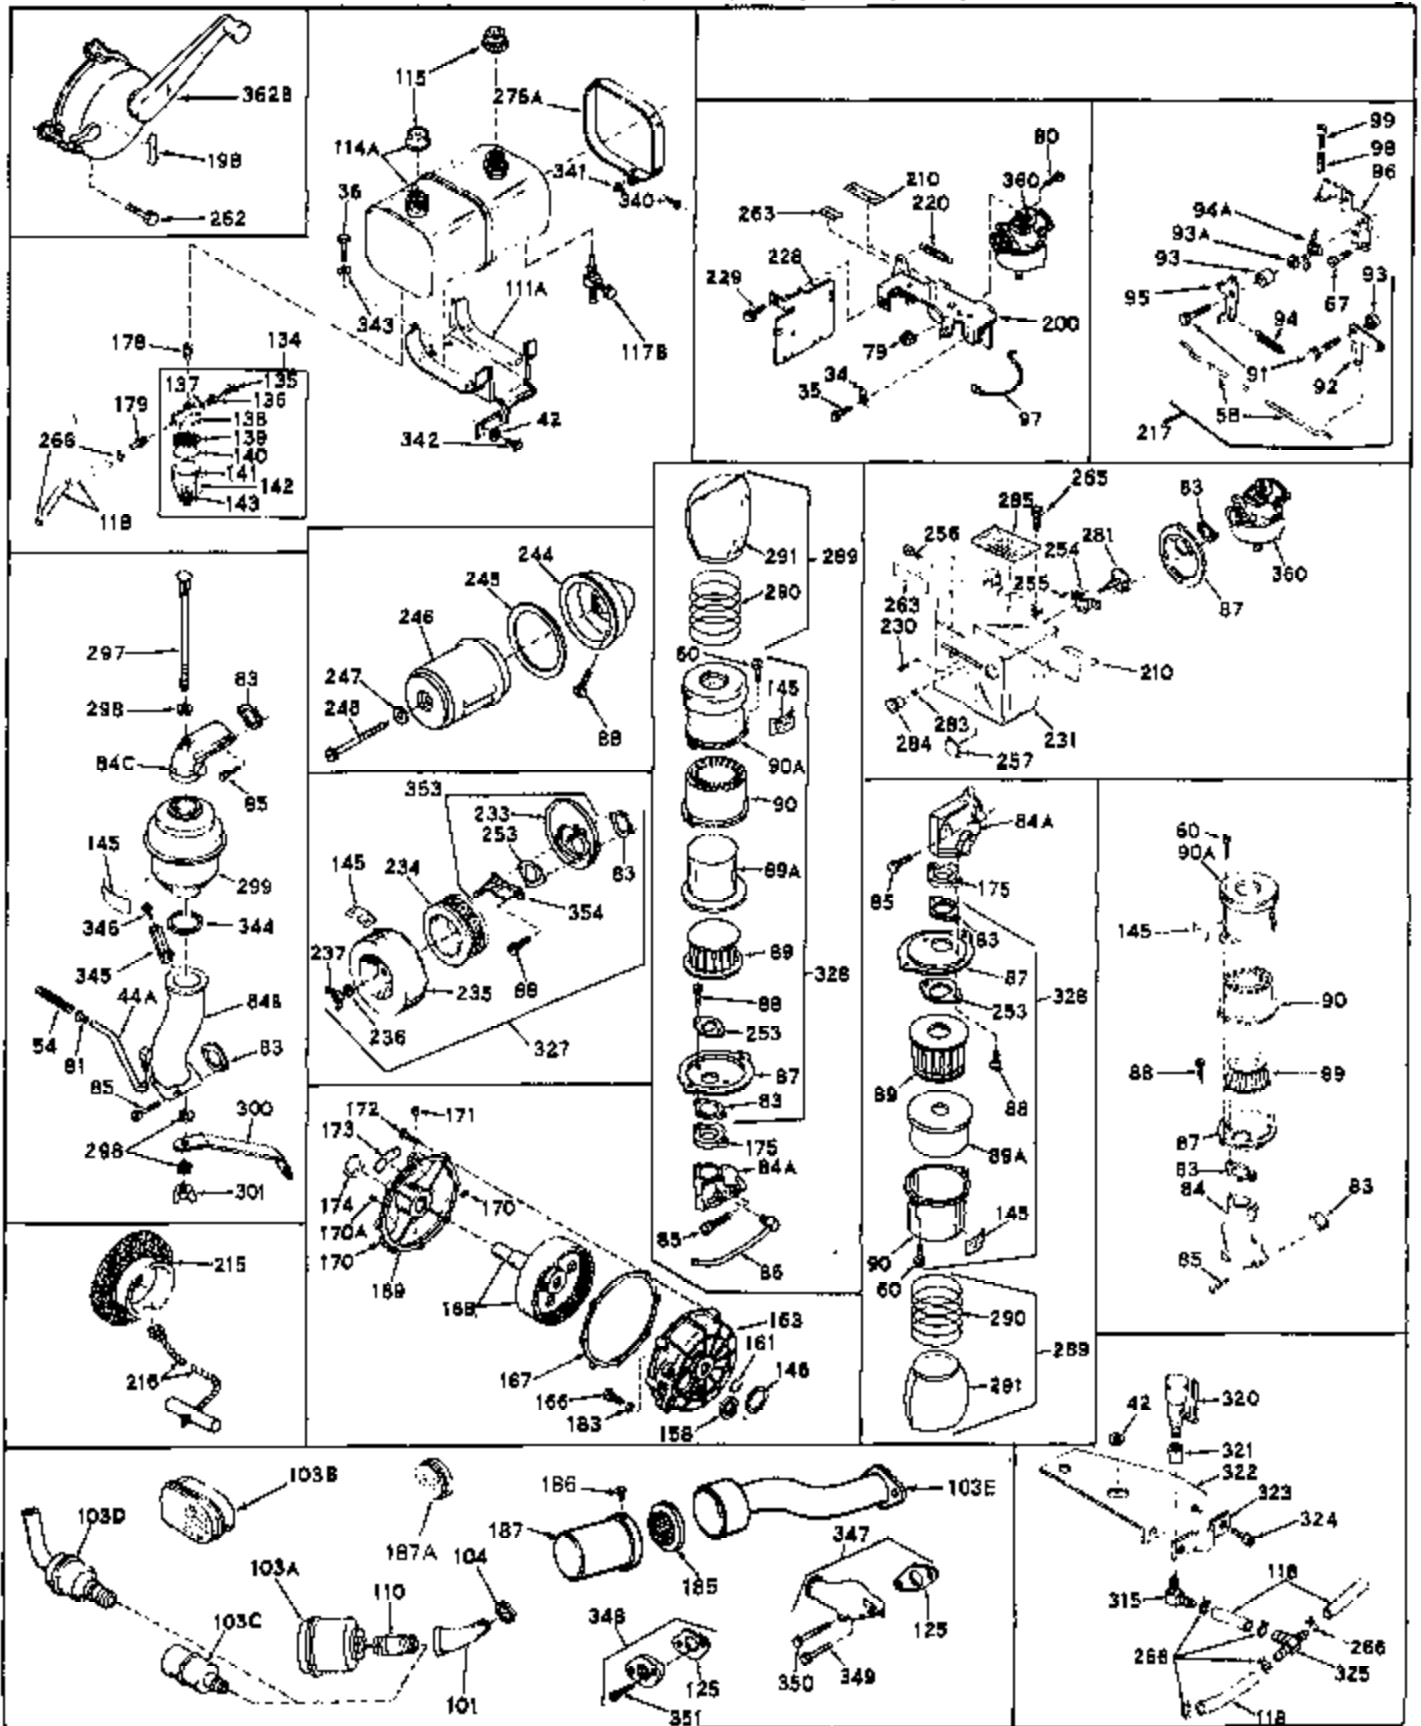

Engine Parts List #2

Ref #	Part Number	Qty	Description
34	27793	0	Clip, Conduit
35	28942	0	Screw
36	650694	0	Screw, Hex hd. cap, 5/16-18 x 2
36	650695	0	Screw, Hex hd. cap, 5/16-18 x 2-1/4 (Grade 8)
36	650697	0	Screw, Hex hd. cap, 5/16-18 x 2-1/2
42	26073	0	Washer, Connecting rod bolt
54	28819	0	Spring, Fuel line
54	31778	0	Spring, Coil
60	650152	0	Screw
67	650399	0	Screw, Phil. fil. hd. Sems, 10-32 x 5/8
79	29752	0	Nut
80	650572	0	Screw
83	27272	0	Gasket, Air cleaner
85	29786	0	Screw
85	650163	0	Screw, Fil. hd. Sems, 10-32 x 7/8
85	650416	0	Screw, Rd. hd. Sems, 10-32 x 1
85	650605	0	Screw
87	31691	0	Bracket, Air cleaner
88	28820	0	Screw
88	650399	0	Screw, Phil. fil. hd. Sems, 10-32 x 5/8
88	650521	0	Screw
89	30727	0	Element, Air cleaner
90	31692	0	Body, Air cleaner
91	30312	0	Screw, Hex washer hd. Sems, 10-32 x 1/2
97	30831	0	Wire, Ground (Female fitting both ends)
98	28569	0	Spring, Compression
98	32924	0	Spring, Compression
99	29500	0	Screw, Fil. hd. mach., Sems, 8-32 x 3/4
99	650223	0	Screw, Fil. slotted hd. Sems, 8-32 x 5/8
99	650688	0	Screw, Hex hd., 10-32 x 1-5/16" (Drilled)
103A	29633	0	Muffler
104	28443	0	Nut, Conduit (1/8" thick)
104	32862	0	Nut, Conduit (1/4" thick)
110	30244	0	Nipple, Exhaust pipe (2-1/2")
115	32387A	0	Cap, Fuel filler (Charcoal Plastic) (Spurt)
115	33032	0	Cap, Fuel filler (Red Plastic) (Spurt)
118	29774	0	Line, Fuel (Braided 8.25")
118	30705	0	Line, Fuel (Braided 16")
118	30962	0	Line, Fuel (Braided 32")
125	27930	0	Gasket, Exhaust
145	31752	0	Decal, Air cleaner
146	28451	0	Gasket, Housing
171	24590	0	Plug, Pipe
215	28301	0	Pulley, Starter
216	590343	0	Rope & Handle Assy., Starter
228	30820	0	Baffle, Heat
229	28942	0	Screw
230	650257	0	Screw, Pan hd. Sems, 8-32 x 5/16
253	30767	0	Spacer, Air cleaner
255	28820	0	Screw
256	650760	0	Screw
257	31291	0	Plug, Cover
262	29716	0	Screw
265	650701	0	Screw, Hex washer hd. shakeproof,
266	26460	0	Clamp, Fuel line
289	730512	0	Kit, Pre-cleaner
290	31667	0	Spring, Pre-cleaner bag
291	31668	0	Bag, Pre-cleaner