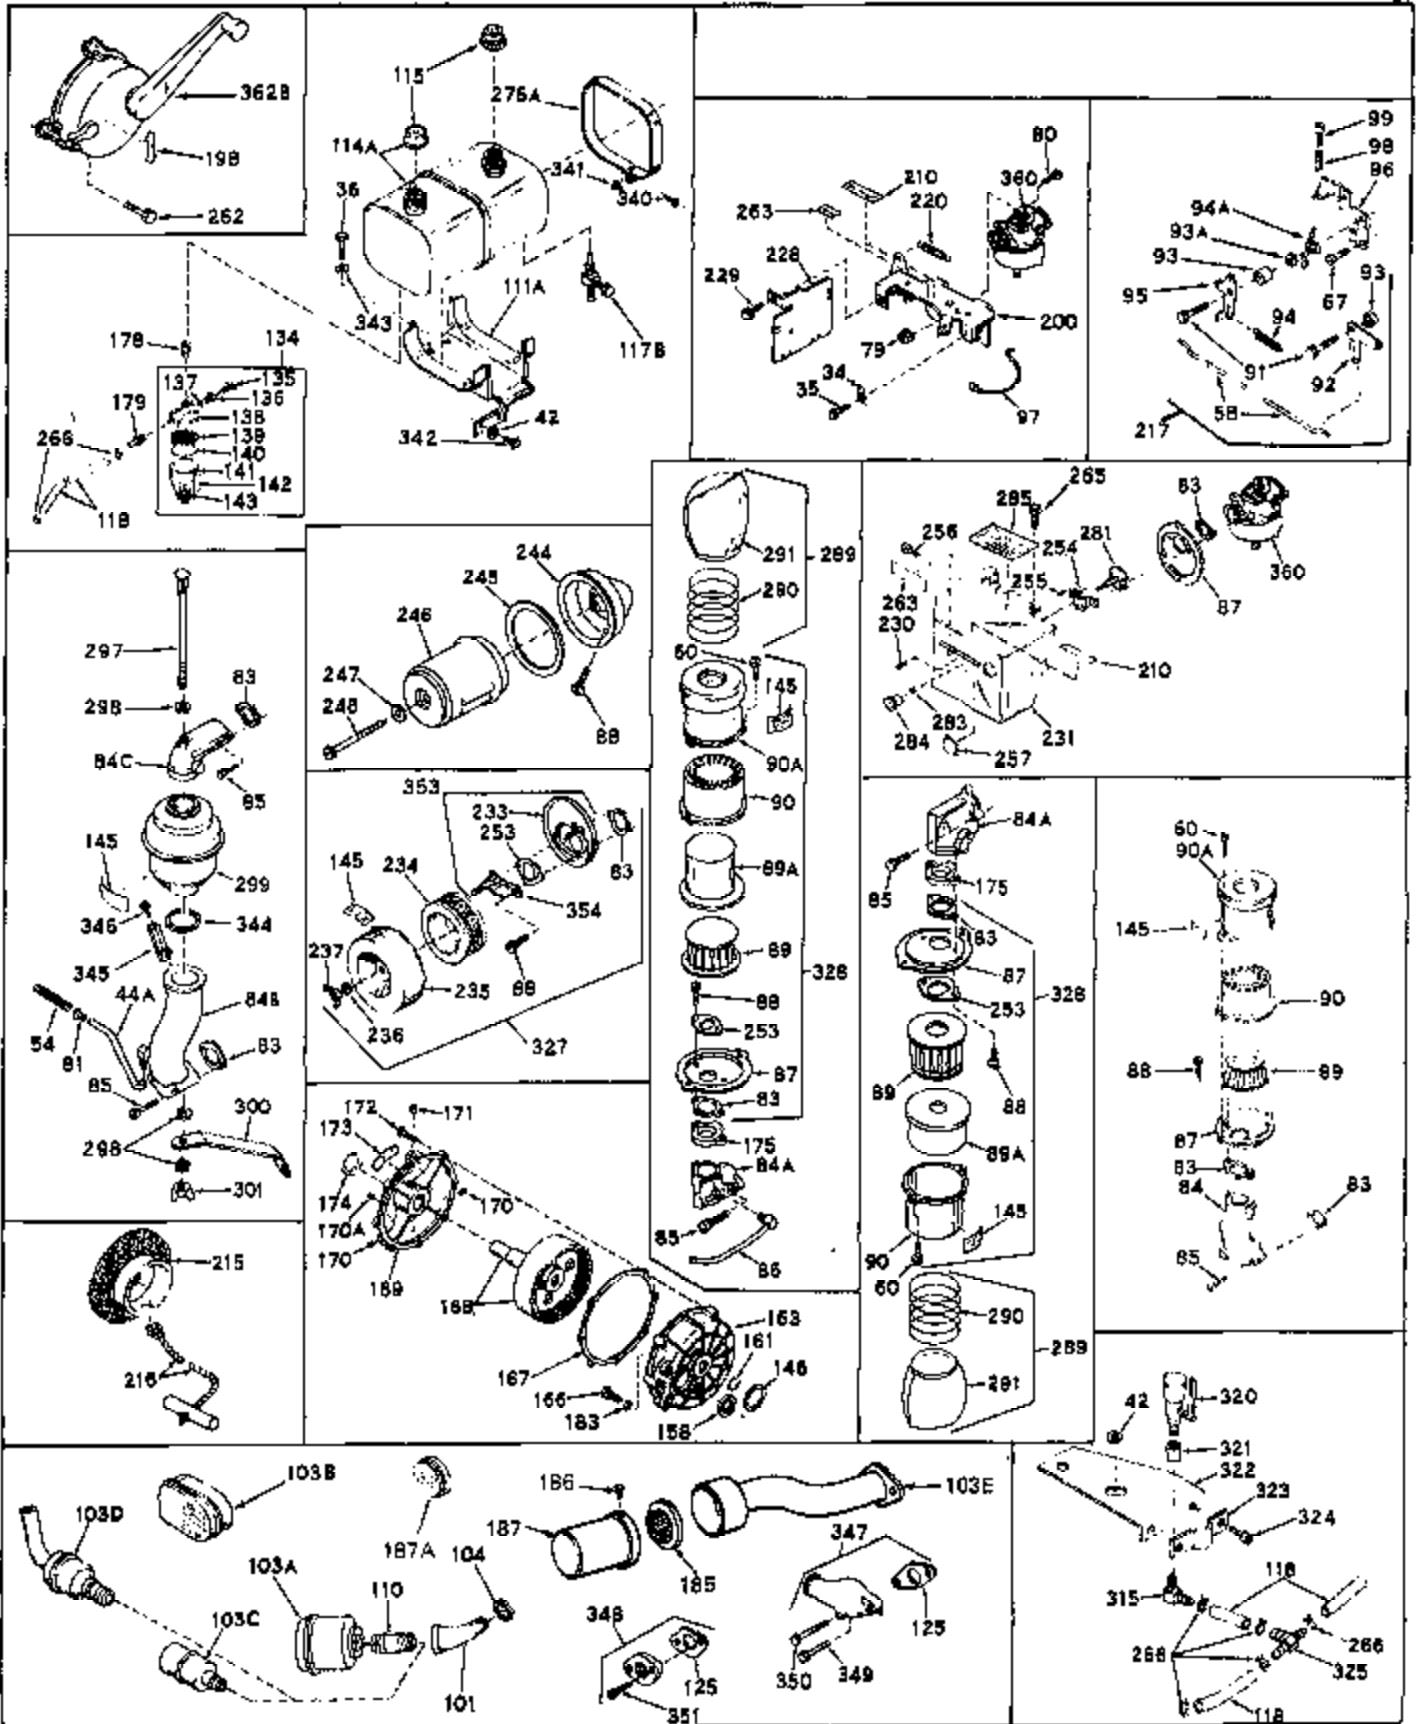

Ref #	Part Number	Qty	Description
34	27793	0	Clip, Conduit
35	28942	0	Screw
36	650694	0	Screw, Hex hd. cap, 5/16-18 x 2
36	650695	0	Screw, Hex hd. cap, 5/16-18 x 2-1/4 (Grade 8)
36	650697	0	Screw, Hex hd. cap, 5/16-18 x 2-1/2
42	26073	0	Washer, Connecting rod bolt
54	28819	0	Spring, Fuel line
54	31778	0	Spring, Coil
60	650152	0	Screw
67	650399	0	Screw, Phil. fil. hd. Sems, 10-32 x 5/8
79	29752	0	Nut
80	650572	0	Screw
83	27272	0	Gasket, Air cleaner
85	29786	0	Screw
85	650163	0	Screw, Fil. hd. Sems, 10-32 x 7/8
85	650416	0	Screw, Rd. hd. Sems, 10-32 x 1
85	650605	0	Screw
87	31691	0	Bracket, Air cleaner
88	28820	0	Screw
88	650399	0	Screw, Phil. fil. hd. Sems, 10-32 x 5/8
88	650521	0	Screw
89	30727	0	Element, Air cleaner
90	31692	0	Body, Air cleaner
91	30312	0	Screw, Hex washer hd. Sems, 10-32 x 1/2
97	28468	0	Wire, Ground (Female fitting both ends)
98	28569	0	Spring, Compression
98	32924	0	Spring, Compression
99	29500	0	Screw, Fil. hd. mach., Sems, 8-32 x 3/4
99	650223	0	Screw, Fil. slotted hd. Sems, 8-32 x 5/8
99	650688	0	Screw, Hex hd., 10-32 x 1-5/16" (Drilled)
101	30209	0	Elbow, Exhaust (45°)
103A	29633	0	Muffler
104	28443	0	Nut, Conduit (1/8" thick)
104	32862	0	Nut, Conduit (1/4" thick)
110	30244	0	Nipple, Exhaust pipe (2-1/2")
115	32387A	0	Cap, Fuel filler (Charcoal Plastic) (Spurt)
115	33032	0	Cap, Fuel filler (Red Plastic) (Spurt)
118	29774	0	Line, Fuel (Braided 8.25")
118	30705	0	Line, Fuel (Braided 16")
118	30962	0	Line, Fuel (Braided 32")
125	27930	0	Gasket, Exhaust
145	31752	0	Decal, Air cleaner
146	28451	0	Gasket, Housing
171	24590	0	Plug, Pipe
200	33110	0	Control Assy., Speed (Remote)
215	28301	0	Pulley, Starter
216	590343	0	Rope & Handle Assy., Starter
220	30826	0	Spring, Extension
228	30820	0	Baffle, Heat
229	28942	0	Screw
230	650257	0	Screw, Pan hd. Sems, 8-32 x 5/16
253	30767	0	Spacer, Air cleaner
255	28820	0	Screw
256	650760	0	Screw
257	31291	0	Plug, Cover
262	29716	0	Screw
265	650701	0	Screw, Hex washer hd. shakeproof,
266	26460	0	Clamp, Fuel line