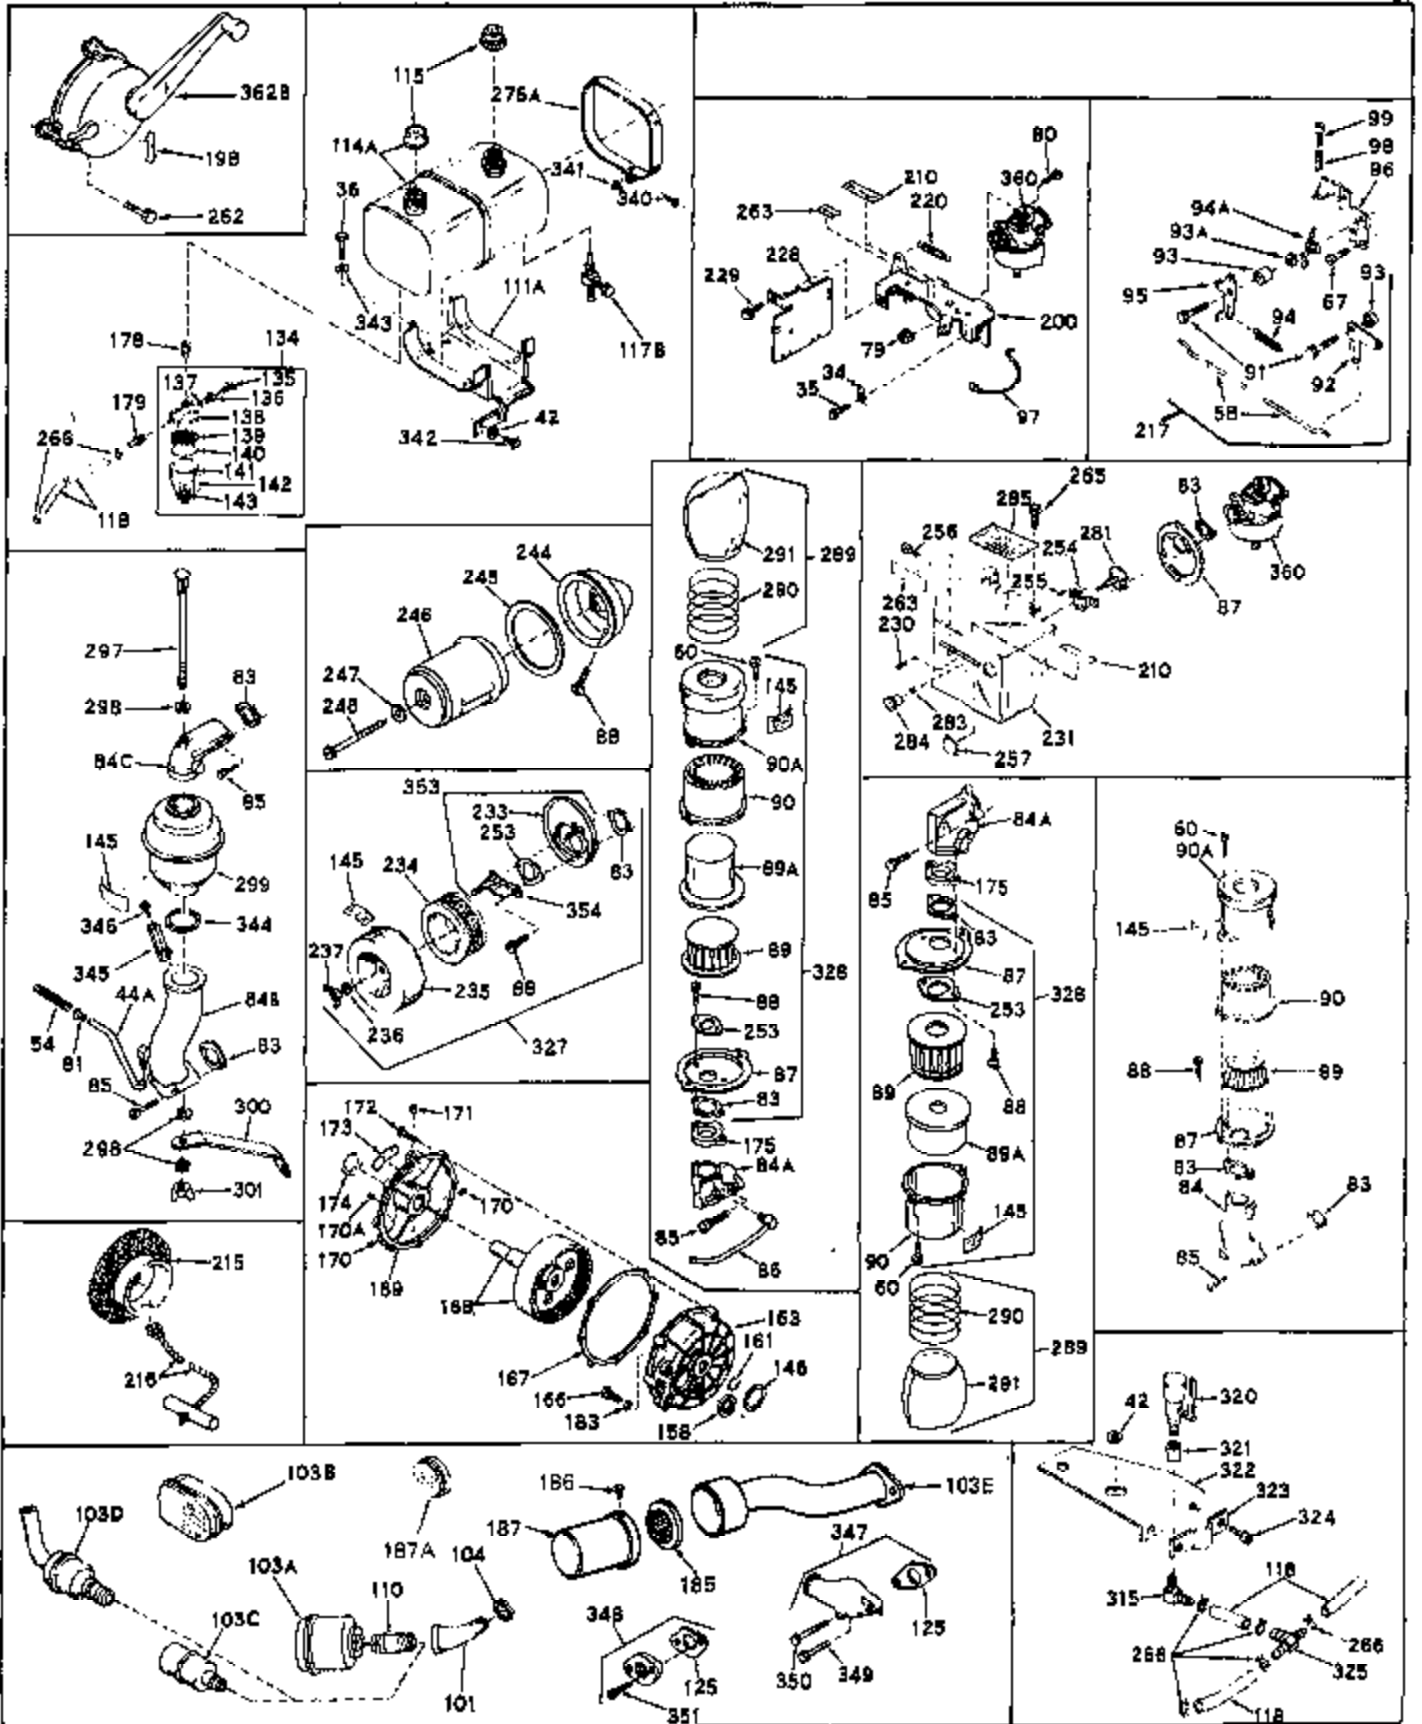

Engine Parts List #2

Ref #	Part Number	Qty	Description
34	27793	0	Clip, Conduit
35	28942	0	Screw
36	650694	0	Screw, Hex hd. cap, 5/16-18 x 2
36	650695	0	Screw, Hex hd. cap, 5/16-18 x 2-1/4 (Grade 8)
36	650697	0	Screw, Hex hd. cap, 5/16-18 x 2-1/2
42	26073	0	Washer, Connecting rod bolt
54	28819	0	Spring, Fuel line
54	31778	0	Spring, Coil
60	650152	0	Screw
67	650399	0	Screw, Phil. fil. hd. Sems, 10-32 x 5/8
79	29752	0	Nut
80	650572	0	Screw
83	27272	0	Gasket, Air cleaner
85	29786	0	Screw
85	650163	0	Screw, Fil. hd. Sems, 10-32 x 7/8
85	650416	0	Screw, Rd. hd. Sems, 10-32 x 1
85	650605	0	Screw
88	650521	0	Screw
88	28820	0	Screw
88	650399	0	Screw, Phil. fil. hd. Sems, 10-32 x 5/8
91	30312	0	Screw, Hex washer hd. Sems, 10-32 x 1/2
97	28468	0	Wire, Ground (Female fitting both ends)
98	28569	0	Spring, Compression
98	32924	0	Spring, Compression
99	29500	0	Screw, Fil. hd. mach., Sems, 8-32 x 3/4
99	650223	0	Screw, Fil. slotted hd. Sems, 8-32 x 5/8
99	650688	0	Screw, Hex hd., 10-32 x 1-5/16" (Drilled)
104	28443	0	Nut, Conduit (1/8" thick)
104	32862	0	Nut, Conduit (1/4" thick)
115	32387A	0	Cap, Fuel filler (Charcoal Plastic) (Spurt)
115	33032	0	Cap, Fuel filler (Red Plastic) (Spurt)
118	29774	0	Line, Fuel (Braided 8.25")
118	30705	0	Line, Fuel (Braided 16")
118	30962	0	Line, Fuel (Braided 32")
125	27930	0	Gasket, Exhaust
145	31871	0	Decal, Air cleaner
146	28451	0	Gasket, Housing
171	24590	0	Plug, Pipe
200	33108	0	Control Assy., Speed (Remote Snow King)
215	28301	0	Pulley, Starter
216	590343	0	Rope & Handle Assy., Starter
220	30826	0	Spring, Extension
228	30820	0	Baffle, Heat
229	28942	0	Screw
230	650257	0	Screw, Pan hd. Sems, 8-32 x 5/16
231	32395	0	Cover, Carburetor
253	30767	0	Spacer, Air cleaner
254	32398	0	Bracket, Choke
255	28820	0	Screw
256	650760	0	Screw
257	31291	0	Plug, Cover
262	29716	0	Screw
263	31718	0	Decal, Choke
265	650701	0	Screw, Hex washer hd. shakeproof,
266	26460	0	Clamp, Fuel line
281	32397	0	Plate Assy., Choke
283	32399	0	Spring, Choke knob
284	32400	0	Knob, Choke